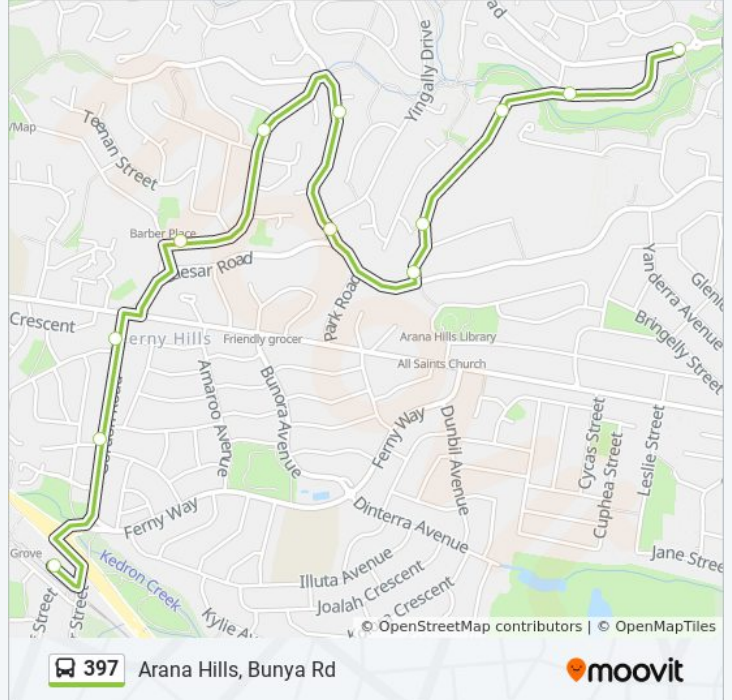

## Direction: Arana Hills, Bunya Rd

12 stops

[VIEW LINE SCHEDULE](#)

Ferny Grove Station, Stop B (Temporary)

Gordon Rd Near Owarra Ave

Gordon Rd Near Andina Cr

Tarnook Dr at Barber Rd

Tarnook Dr at Ukamirra Ct

## 397 bus Time Schedule

Arana Hills, Bunya Rd Route Timetable:

Sunday	Not Operational
Monday	Not Operational
Tuesday	16:37 - 18:22
Wednesday	16:37 - 18:22
Thursday	16:37 - 18:22
Friday	16:37 - 18:22
Saturday	Not Operational

## 397 bus Info

**Direction:** Arana Hills, Bunya Rd

**Stops:** 12

**Trip Duration:** 12 min

**Line Summary:**

**Direction: Ferny Grove Station**

30 stops

[VIEW LINE SCHEDULE](#)

- Mitchelton Rail Station
- Brookside Shopping Centre Station, Platform B
- Osborne Rd Near Northmore St, Stop 52
- Osborne Rd at Osborne North, Stop 51
- Camelia Ave at Camelia - Galeola, Stop 50
- Camelia Ave at Violet St, Stop 49
- Camelia Ave at Camelia/Nymphaea, Stop 48
- Camelia Ave at Mirbelia St, Stop 47
- Pimelea St Near Capsella St
- Pimelea St Near Olearia St West
- Patricks Rd at Arana Hills K Mart
- Bringelly St Near Narellan St
- Bringelly St at Onslow St
- Yanderra Ave Near Onslow St
- Plucks Rd Near Tetragona Dr
- Plucks Rd Near Barney St
- South Pine Rd Near Plucks Rd
- Bunya Rd Near South Pine Rd