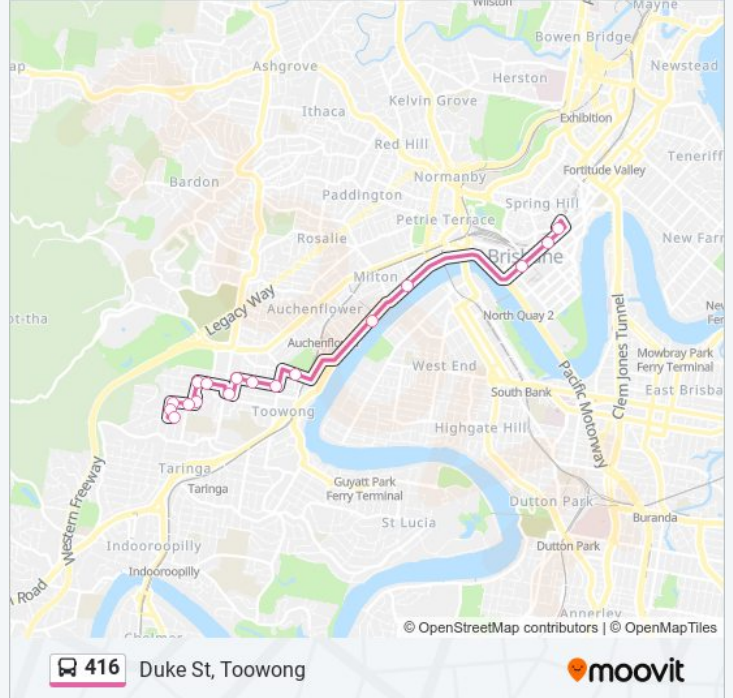

Direction: Duke St, Toowong

17 stops

[VIEW LINE SCHEDULE](#)

Wickham Terrace Stop 158 Near Turbot St, Stand A

Ann Street Stop 7 At Anzac Square (Temp Closed)

Ann Street Stop 12 at City Hall

Coronation Dr at Cribb Street, Stop 4

Duke St, Toowong Route Timetable:

Sunday	Not Operational
Monday	17:15
Tuesday	17:15
Wednesday	17:15
Thursday	17:15
Friday	17:15
Saturday	Not Operational

416 bus Info

Direction: Duke St, Toowong

Stops: 17

Trip Duration: 35 min

Line Summary:

Direction: Spring Hill, Wickham Tce

23 stops

[VIEW LINE SCHEDULE](#)

- Market St Near Duke St, Stop 28
- Orchard St at Lower Orchard St, Stop 27/26
- Orchard St at Upper Orchard St, Stop 25
- Soudan St Near Bent St, Stop 24
- Ivy St Near Mount St, Stop 23
- Dean St at Woodstock Rd, Stop 19/21
- Woodstock Rd Near Miskin St, Stop 20
- Ascog Tce at Norwood Street, Stop 19
- Ascog Tce at Quinn Street, Stop 17
- Ascog Tce Near Jephson St, Stop 16
- Sherwood Rd at Jephson St, Stop 22/15
- Coronation Dr at Regatta, Stop 12
- Coronation Dr at Wesley Hospital, Stop 9
- Coronation Dr at Chasely Street, Stop 8
- Coronation Dr at Auchenflower, Stop 7
- Coronation Dr at Park Road, Stop 6
- Coronation Dr at Cribb Street, Stop 5/4
- Coronation Dr at Boomerang St, Stop 3

416 bus Info

Direction: Spring Hill, Wickham Tce

Stops: 23

Trip Duration: 31 min

Line Summary:

North Quay Stop 106 Near Herschel St

Adelaide Street Stop 22 Near City Hall

Adelaide Street Stop 27 Near Creek St