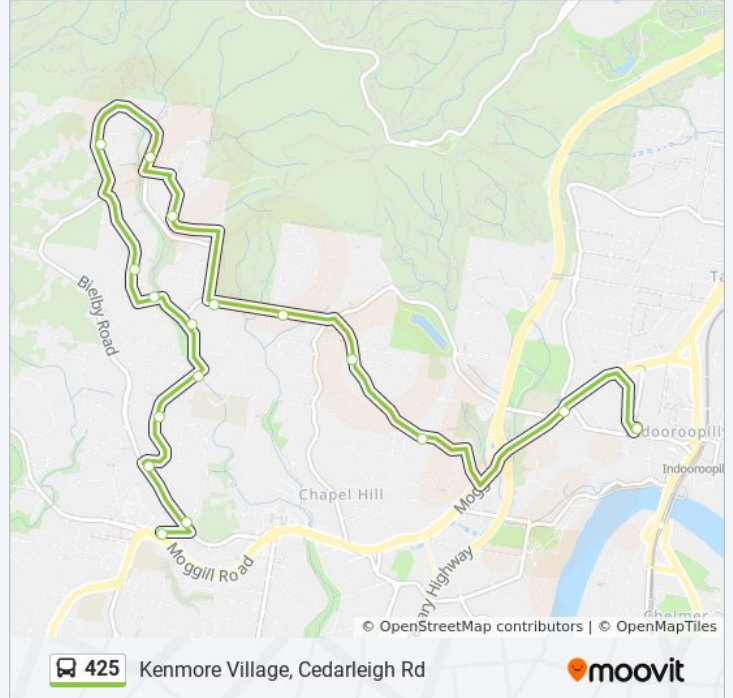

425 bus Info

Direction: Kenmore Village, Cedarleigh Rd

Stops: 26

Trip Duration: 47 min

Line Summary:

Goolman St Near Juberra St

Bielby Rd Near Goolman St

Bielby Rd at Kenmore Woods

Cedarleigh Rd at Kenmore Village

Direction: Queen Street Station

25 stops

[VIEW LINE SCHEDULE](#)

Cedarleigh Rd at Kenmore Village

Bielby Rd at Kenmore Woods

Goolman St at Bielby Road

Goolman St Near Keil Pl

Goolman St at Chapel Hill School

Ironbark Rd Near Birchley St

Dillingen St Near Diamantina St

Mukurta St Near Binyara St

Bielby Rd at Bielby Rise

Greenford St at Merri Merri Park

Tillbrook St Near Halmore Pl

425 bus Info

Direction: Queen Street Station

Stops: 25

Trip Duration: 43 min

Line Summary:

Moggill Rd at Bbc, Stop 16

High St at Toowong, Stop 14 (Temp Relocation)

Coronation Dr at Wesley Hospital, Stop 9