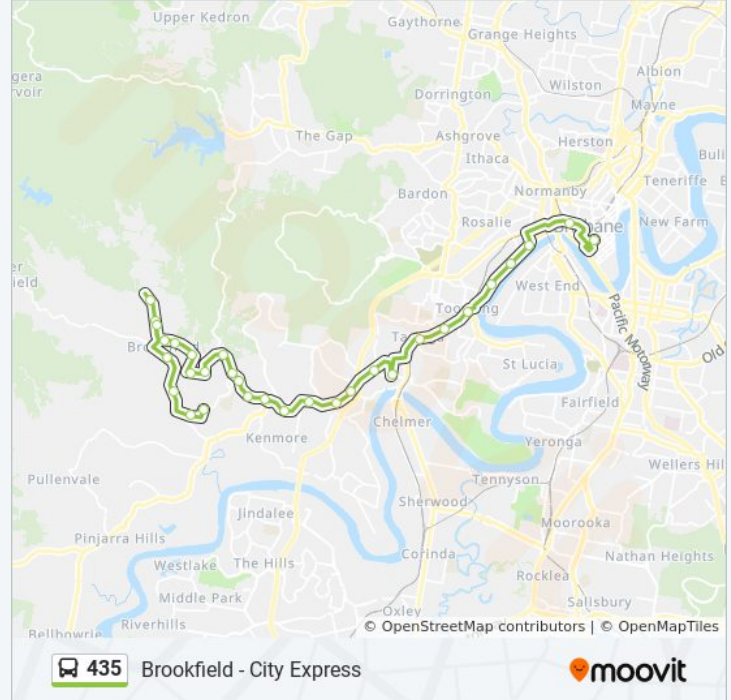

Use the Moovit App to find the closest 435 bus station near you and find out when is the next 435 bus arriving.

Direction: Brookfield, Kailua St

32 stops

[VIEW LINE SCHEDULE](#)

- Cultural
- William St Near Elizabeth St Stop 103
- Roma Street Busway, Platform 1
- Coronation Dr at Cribb Street, Stop 4
- Coronation Dr at Auchenflower, Stop 7
- Coronation Dr at Wesley Hospital, Stop 9
- High St at Toowong, Stop 14a
- Moggill Rd at Bbc, Stop 16
- Moggill Rd at Taringa, Stop 19
- Indooroopilly Shopping Centre Station, Stop A
- Moggill Rd at Indooroopilly School, Stop 27
- Moggill Rd at Chapel Hill, Stop 28
- Moggill Rd at Alkira, Stop 30
- Moggill Rd at Marshall Lane, Stop 33
- Moggill Rd at Kenmore Churches, Stop 34
- Brookfield Rd at Kenmore Village, Stop 36
- Brookfield Rd at Kenmore West, Stop 37
- Brookfield Rd at Iona, Stop 38
- Brookfield Rd at Friary, Stop 39
- Brookfield Rd at Gap Creek Road, Stop 40
- Greentrees Ave at Greentrees East, Stop 42

435 bus Info

Direction: Brookfield, Kailua St

Stops: 32

Trip Duration: 26 min

Line Summary:

Greentrees Ave at Greentrees West, Stop 42a

Brookfield Rd at Jacaranda Avenue, Stop 43

Brookfield Rd at Boscombe Road, Stop 45

Brookfield Rd at Brookfield, Stop 46

Gold Creek Rd Near Brookfield Rd

Gold Creek Rd at Brookfield Village

Gold Creek Rd Near Brookfield Rd

Rafting Ground Rd at Rafting Ground West

Rafting Ground Rd at Rees Way

Winrock St Near Rafting Ground Rd

Kailua St Near Tangy St

Direction: Indooroopilly Interchange

24 stops

[VIEW LINE SCHEDULE](#)

Kailua St Near Tangy St

Winrock St Near Rafting Ground Rd

Rafting Ground Rd at Rees Way