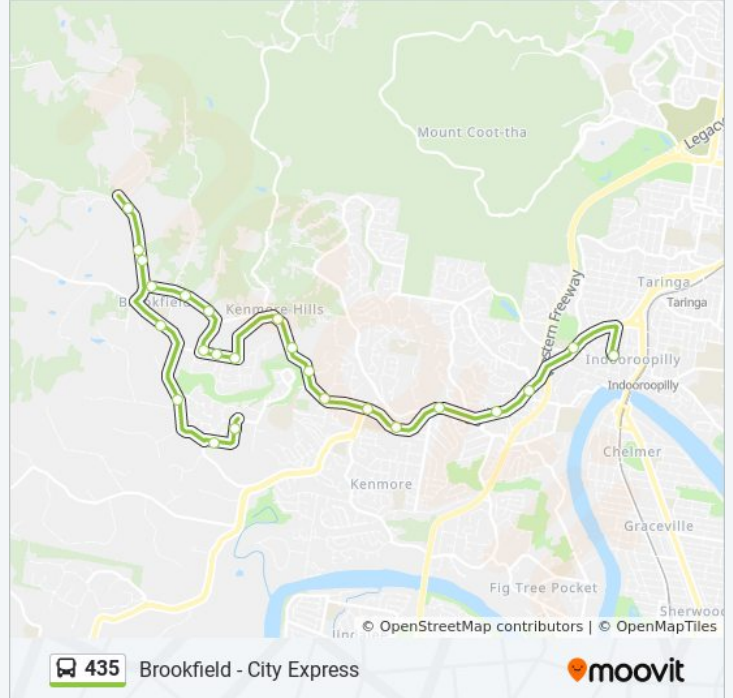

Winrock St Near Rafting Ground Rd

Kailua St Near Tangy St

Direction: Indooroopilly Interchange

24 stops

[VIEW LINE SCHEDULE](#)

Kailua St Near Tangy St

Winrock St Near Rafting Ground Rd

Rafting Ground Rd at Rees Way

435 bus Info

Direction: Indooroopilly Interchange

Stops: 24

Trip Duration: 26 min

Line Summary:

Moggill Rd at Kenmore Churches, Stop 35
 Moggill Rd at Marshall Lane, Stop 32
 Moggill Rd at Alkira, Stop 30
 Moggill Rd at Chapel Hill, Stop 28
 Moggill Rd at Indooroopilly School, Stop 16
 Indooroopilly Interchange

Direction: Queen Street Station
 32 stops
[VIEW LINE SCHEDULE](#)

Kailua St Near Tangy St
 Winrock St Near Rafting Ground Rd
 Rafting Ground Rd at Rees Way
 Rafting Ground Rd at Rafting Ground West
 Gold Creek Rd Near Brookfield Rd
 Gold Creek Rd at Brookfield Village
 Gold Creek Rd Near Brookfield Rd
 Brookfield Rd at Brookfield, Stop 47
 Brookfield Rd at Boscombe Road, Stop 45
 Brookfield Rd at Jacaranda Avenue, Stop 43
 Jacaranda Ave at Greentrees West, Stop 42a
 Greentrees Ave at Valleybrook
 Greentrees Ave at Greentrees East, Stop 42
 Brookfield Rd at Gap Creek Road, Stop 40
 Brookfield Rd at Friary, Stop 39
 Brookfield Rd at Iona, Stop 38
 Brookfield Rd at Kenmore West, Stop 37
 Moggill Rd at Kenmore Village

435 bus Info

Direction: Queen Street Station

Stops: 32

Trip Duration: 52 min

Line Summary:

Moggill Rd at Kenmore Churches, Stop 35
 Moggill Rd at Marshall Lane, Stop 32
 Moggill Rd at Alkira, Stop 30
 Moggill Rd at Chapel Hill, Stop 28
 Moggill Rd at Indooroopilly School, Stop 16
 Indooroopilly Shopping Centre Station, Stop B
 Walker St at Taringa, Stop 19
 Moggill Rd at Bbc, Stop 16
 High St at Toowong, Stop 14 (Temp Relocation)
 Coronation Dr at Wesley Hospital, Stop 9
 Coronation Dr at Auchenflower, Stop 7
 Coronation Dr at Cribb Street, Stop 5/4
 Roma Street Busway, Platform 2
 Queen Street Station