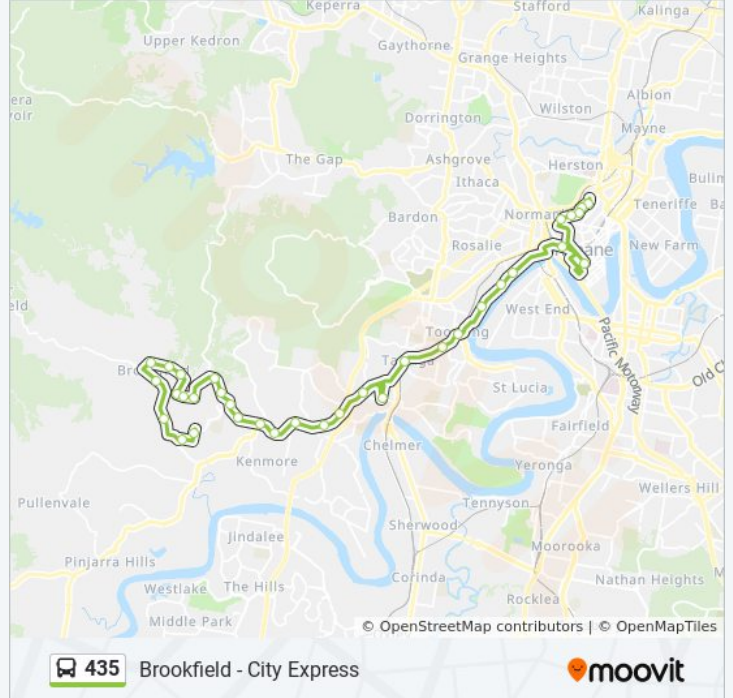

Direction: St Josephs School, Gregory Tce

35 stops

[VIEW LINE SCHEDULE](#)

Kailua St Near Tangy St
 Winrock St Near Rafting Ground Rd
 Rafting Ground Rd at Rees Way
 Rafting Ground Rd at Rafting Ground West
 Brookfield Rd at Brookfield, Stop 47
 Brookfield Rd at Boscombe Road, Stop 45
 Brookfield Rd at Jacaranda Avenue, Stop 43
 Jacaranda Ave at Greentrees West, Stop 42a
 Greentrees Ave at Valleybrook
 Greentrees Ave at Greentrees East, Stop 42
 Brookfield Rd at Gap Creek Road, Stop 40
 Brookfield Rd at Friary, Stop 39
 Brookfield Rd at Iona, Stop 38
 Brookfield Rd at Kenmore West, Stop 37
 Moggill Rd at Kenmore Village

Stops: 35

Trip Duration: 75 min

Line Summary:

Moggill Rd at Kenmore Churches, Stop 35
Moggill Rd at Marshall Lane, Stop 32
Moggill Rd at Alkira, Stop 30
Moggill Rd at Chapel Hill, Stop 28
Moggill Rd at Indooroopilly School, Stop 16
Indooroopilly Shopping Centre Station, Stop B
Walker St at Taringa, Stop 19
Moggill Rd at Bbc, Stop 16
High St at Toowong, Stop 14 (Temp Relocation)
Coronation Dr at Wesley Hospital, Stop 9
Coronation Dr at Auchenflower, Stop 7
Coronation Dr at Cribb Street, Stop 5/4
Roma Street Busway, Platform 2
Queen Street Station, 2a
Brisbane Grammar Stop 4
Gregory Tce at Torrington Street, Stop 5
Gregory Tce Near Union St, Stop 6
Gregory Tce at St Josephs, Stop 7
Gregory Tce Near Hill St, Stop 8
Gregory Tce Near Rogers St, Stop 8