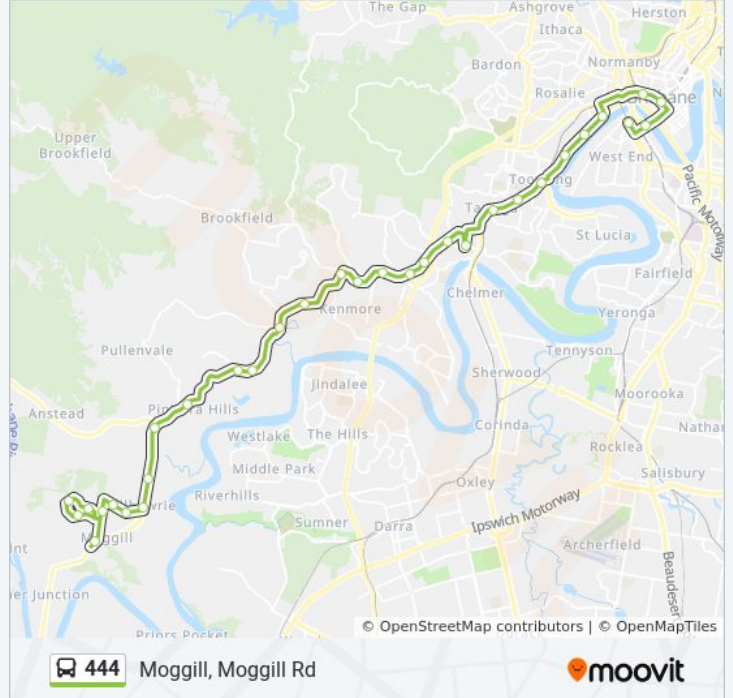

Use the Moovit App to find the closest 444 bus station near you and find out when is the next 444 bus arriving.

Direction: Moggill, Moggill Rd

33 stops

[VIEW LINE SCHEDULE](#)

- Merivale St at Queensland Theatre
- Cultural Centre Station, Platform 1
- George Street Stop 116
- George St at Magistrates Court
- Roma Street Stop 121 at Police Hq
- Coronation Dr at Cribb Street, Stop 4
- Coronation Dr at Auchenflower, Stop 7
- Coronation Dr at Wesley Hospital, Stop 9
- High St at Toowong, Stop 14a
- Moggill Rd at Bbc, Stop 16
- Moggill Rd at Taringa, Stop 19
- Indooroopilly Shopping Centre Station, Stop B
- Moggill Rd at Indooroopilly School, Stop 27
- Moggill Rd at Chapel Hill, Stop 28
- Moggill Rd at Alkira, Stop 30
- Moggill Rd at Marshall Lane, Stop 33
- Moggill Rd at Kenmore Churches, Stop 34
- Moggill Rd at Kenmore Central, Stop 35
- Moggill Rd at Kenmore Park 'N' Ride
- Moggill Rd at Rafting Ground Park
- Moggill Rd at Diggers Rest
- Moggill Rd at Qcat

444 bus Info

Direction: Moggill, Moggill Rd

Stops: 33

Trip Duration: 58 min

Line Summary:

Moggill Rd at Grandview Road
 Moggill Rd at Mt Crosby Road
 Moggill Rd at Sugars Road
 Moggill Rd at Bellbowrie
 Montanus Dr at Montanus East
 Montanus Dr at Kangaroo Gully
 Kangaroo Gully Rd at Bellbowrie Chase
 Church Rd Near Pine County Pl
 Pioneer Cr at Pioneer West
 Pioneer Cr at Pioneer East
 Moggill Rd at Moggill

444 bus Info

Direction: Queensland Theatre

Stops: 32

Trip Duration: 61 min

Line Summary:

Moggill Rd at Alkira, Stop 30
Moggill Rd at Chapel Hill, Stop 28
Moggill Rd at Indooroopilly School, Stop 16
Musgrave Rd at Indooroopilly Shopping Ctr, Stop F
Walker St at Taringa, Stop 19
Moggill Rd at Bbc, Stop 16
High St at Toowong, Stop 14 (Temp Relocation)
Coronation Dr at Wesley Hospital, Stop 9
Coronation Dr at Auchenflower, Stop 7
Coronation Dr at Cribb Street, Stop 5/4
Roma Street Busway, Platform 2
Queen Street Station, 2a
Cultural Centre Temporary Platform 3
Merivale St at Queensland Theatre