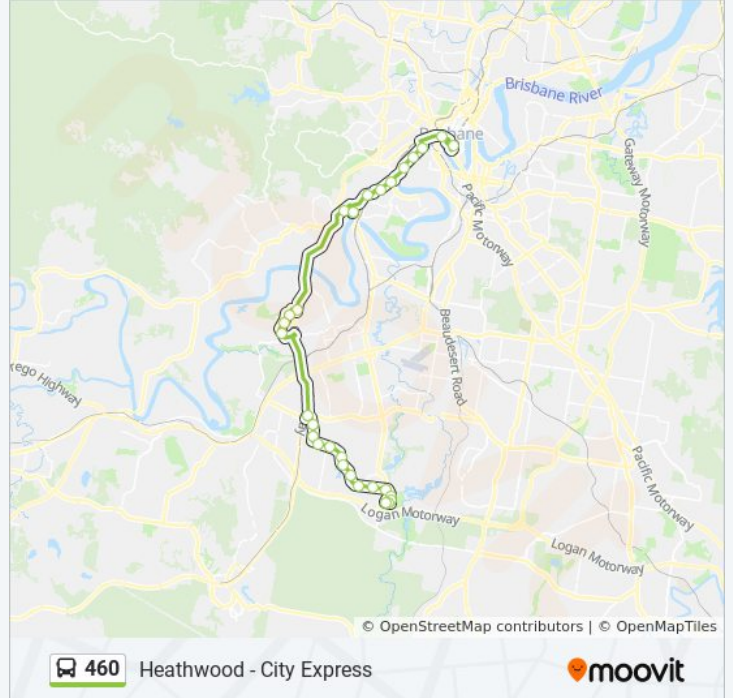

Coronation Dr at Wesley Hospital, Stop 9

High St at Toowong, Stop 14a

Moggill Rd at Bbc, Stop 16

Moggill Rd at Taringa, Stop 19

Indooroopilly Shopping Centre Station, Stop A

Moggill Rd at Indooroopilly School, Stop 27

### 460 bus Info

**Direction:** Heathwood, Parkwood Dr

**Stops:** 30

**Trip Duration:** 69 min

**Line Summary:**

Forest Lake Bvd at Forest Lake Shops  
 Forest Lake Bvd at Kensington Way  
 Wadeville St Heathwood Rise  
 Wadeville St at Wadeville West  
 Parkwood Dr North Near Beech St  
 Parkwood Dr Near Coolibah St  
 Parkwood Dr at Parkwood Drive South  
 Parkwood Dr Near Watergum St

**Direction: Queen Street Station**

29 stops

[VIEW LINE SCHEDULE](#)

Parkwood Dr Near Watergum St  
 Parkwood Dr Near Acacia St  
 Parkwood Dr Near Coolibah St  
 Parkwood Dr North Near Laurel St  
 Wadeville St at Wadeville West  
 Wadeville St Heathwood Rise  
 Forest Lake Bvd at Kensington Way  
 Forest Lake Shops  
 Forest Lake Bvd at Forest Lake, Stop A  
 Forest Lake Bvd at Forest Lake, Stop B  
 Forest Lake Bvd at Forest Lake, Stop C  
 Forest Lake Bvd at Forest Lake, Stop D  
 Forest Lake Bvd at Forest Lake, Stop E  
 Garden Rd at Government Road  
 Richlands, Stop B  
 Dandenong Rd Near Horizon Dr  
 Dandenong Rd at Jamboree  
 Mount Ommaney Shopping Centre

**460 bus Info**

**Direction:** Queen Street Station

**Stops:** 29

**Trip Duration:** 62 min

**Line Summary:**

Glen Ross Rd at Sinnamon Park  
 Moggill Rd at Indooroopilly School, Stop 16  
 Indooroopilly Shopping Centre Station, Stop B  
 Walker St at Taringa, Stop 19  
 Moggill Rd at Bbc, Stop 16  
 High St at Toowong, Stop 14 (Temp Relocation)  
 Coronation Dr at Wesley Hospital, Stop 9  
 Coronation Dr at Auchenflower, Stop 7  
 Coronation Dr at Cribb Street, Stop 5/4  
 Roma Street Busway, Platform 2  
 Queen Street Station