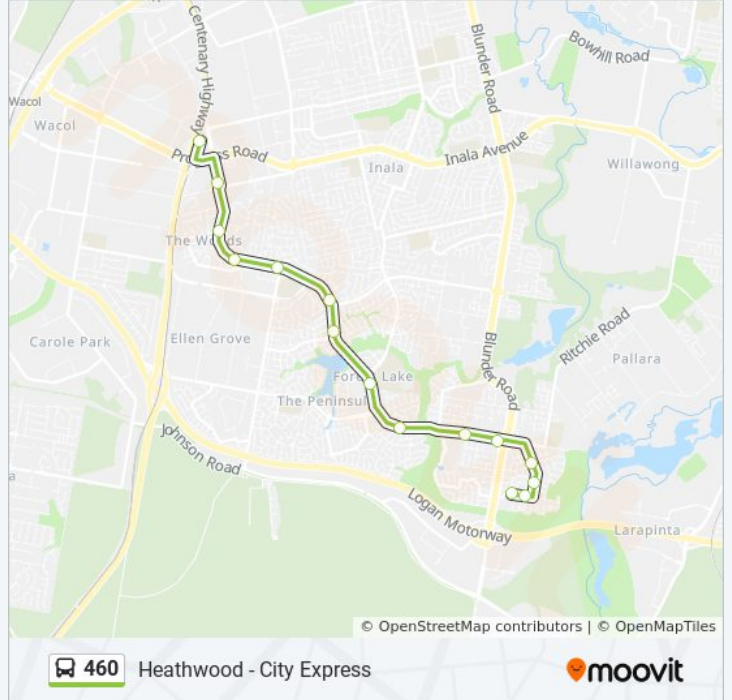

Coronation Dr at Wesley Hospital, Stop 9

High St at Toowong, Stop 14a

Moggill Rd at Bbc, Stop 16

Moggill Rd at Taringa, Stop 19

Indooroopilly Shopping Centre Station, Stop A

Moggill Rd at Indooroopilly School, Stop 27

**460 bus Info**

**Direction:** Queen Street Station

**Stops:** 29

**Trip Duration:** 62 min

**Line Summary:**

Glen Ross Rd at Sinnamon Park  
 Moggill Rd at Indooroopilly School, Stop 16  
 Indooroopilly Shopping Centre Station, Stop B  
 Walker St at Taringa, Stop 19  
 Moggill Rd at Bbc, Stop 16  
 High St at Toowong, Stop 14 (Temp Relocation)  
 Coronation Dr at Wesley Hospital, Stop 9  
 Coronation Dr at Auchenflower, Stop 7  
 Coronation Dr at Cribb Street, Stop 5/4  
 Roma Street Busway, Platform 2  
 Queen Street Station

**Direction: Richlands Station**

15 stops

[VIEW LINE SCHEDULE](#)

Parkwood Dr Near Watergum St  
 Parkwood Dr Near Acacia St  
 Parkwood Dr Near Coolibah St  
 Parkwood Dr North Near Laurel St  
 Wadeville St at Wadeville West  
 Wadeville St Heathwood Rise  
 Forest Lake Bvd at Kensington Way  
 Forest Lake Shops  
 Forest Lake Bvd at Forest Lake, Stop A  
 Forest Lake Bvd at Forest Lake, Stop B  
 Forest Lake Bvd at Forest Lake, Stop C  
 Forest Lake Bvd at Forest Lake, Stop D  
 Forest Lake Bvd at Forest Lake, Stop E  
 Garden Rd at Government Road  
 Richlands, Stop B

**Direction:** Richlands Station

**Stops:** 15

**Trip Duration:** 18 min

**Line Summary:**

460 bus time schedules and route maps are available in an offline PDF at [moovitapp.com](https://moovitapp.com). Use the [Moovit App](#) to see live bus times, train schedule or subway schedule, and step-by-step directions for all public transit in Brisbane.