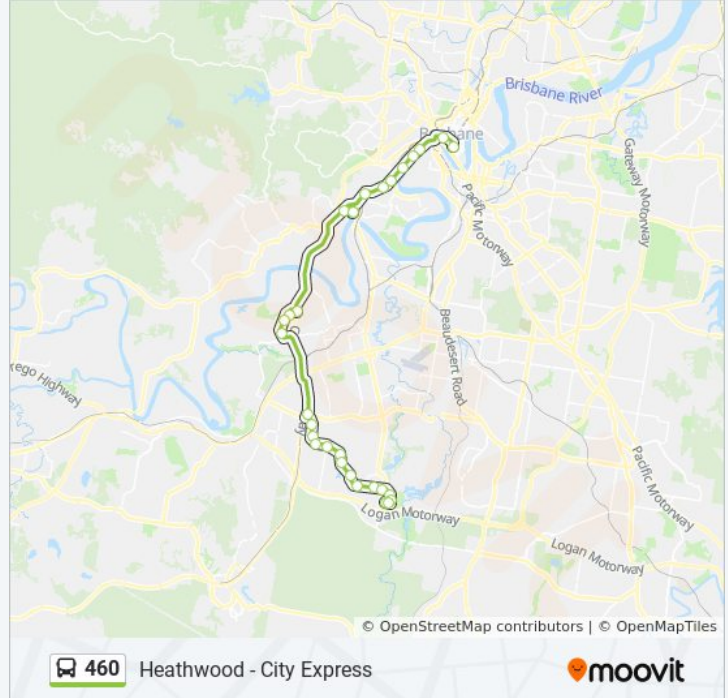

Coronation Dr at Wesley Hospital, Stop 9

High St at Toowong, Stop 14a

Moggill Rd at Bbc, Stop 16

Moggill Rd at Taringa, Stop 19

Indooroopilly Shopping Centre Station, Stop A

Moggill Rd at Indooroopilly School, Stop 27

### 460 bus Info

**Direction:** Heathwood, Parkwood Dr

**Stops:** 30

**Trip Duration:** 69 min

**Line Summary:**

Forest Lake Bvd at Forest Lake Shops  
 Forest Lake Bvd at Kensington Way  
 Wadeville St Heathwood Rise  
 Wadeville St at Wadeville West  
 Parkwood Dr North Near Beech St  
 Parkwood Dr Near Coolibah St  
 Parkwood Dr at Parkwood Drive South  
 Parkwood Dr Near Watergum St

**460 bus Info**

**Direction:** Queen Street Station

**Stops:** 29

**Trip Duration:** 62 min

**Line Summary:**

Glen Ross Rd at Sinnamon Park  
 Moggill Rd at Indooroopilly School, Stop 16  
 Indooroopilly Shopping Centre Station, Stop B  
 Walker St at Taringa, Stop 19  
 Moggill Rd at Bbc, Stop 16  
 High St at Toowong, Stop 14 (Temp Relocation)  
 Coronation Dr at Wesley Hospital, Stop 9  
 Coronation Dr at Auchenflower, Stop 7  
 Coronation Dr at Cribb Street, Stop 5/4  
 Roma Street Busway, Platform 2  
 Queen Street Station

**Direction: Richlands Station**

15 stops

[VIEW LINE SCHEDULE](#)

Parkwood Dr Near Watergum St  
 Parkwood Dr Near Acacia St  
 Parkwood Dr Near Coolibah St  
 Parkwood Dr North Near Laurel St  
 Wadeville St at Wadeville West  
 Wadeville St Heathwood Rise  
 Forest Lake Bvd at Kensington Way  
 Forest Lake Shops  
 Forest Lake Bvd at Forest Lake, Stop A  
 Forest Lake Bvd at Forest Lake, Stop B  
 Forest Lake Bvd at Forest Lake, Stop C  
 Forest Lake Bvd at Forest Lake, Stop D  
 Forest Lake Bvd at Forest Lake, Stop E  
 Garden Rd at Government Road  
 Richlands, Stop B