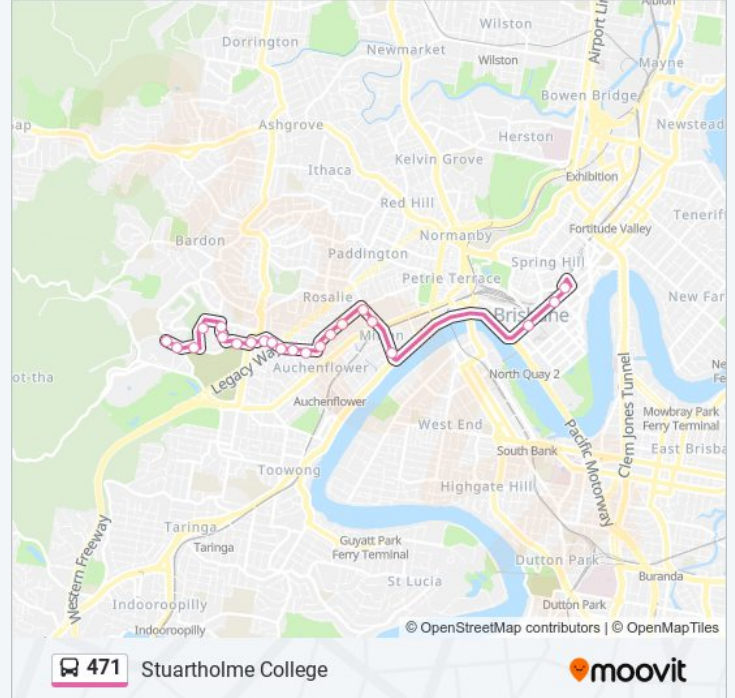

Couldrey St Near Tristania Dr, Stop 29

Birdwood Tce at Birdwood View, Stop 30

Birdwood Tce at Stuartholme, Stop 31

Stuartholme Rd at Stuartholme College, Stop 32

471 bus time schedules and route maps are available in an offline PDF at moovitapp.com. Use the Moovit App to see live bus times, train schedule or subway schedule, and step-by-step directions for all public transit in Brisbane.

© 2024 Moovit - All Rights Reserved