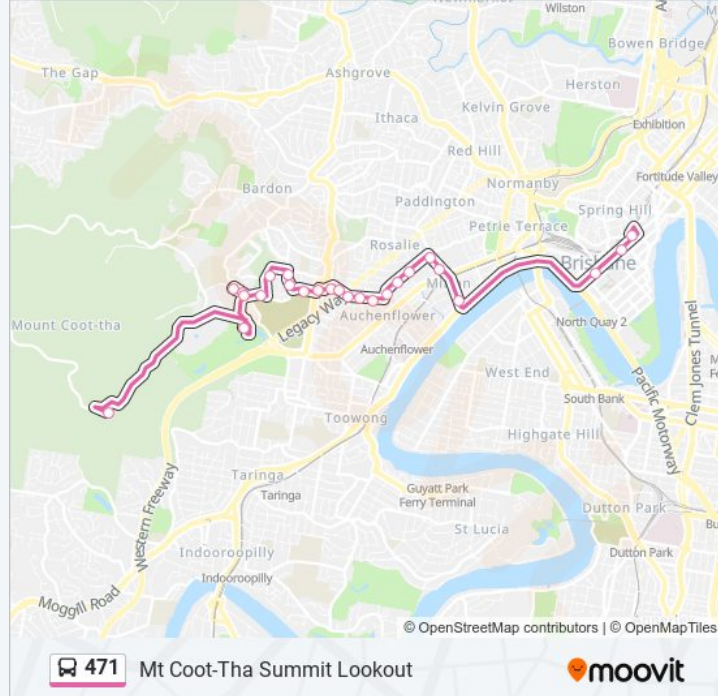

Birdwood Tce at Fairseat Street, Stop 18

Birdwood Tce at Birdwood Corner, Stop 19

Birdwood Tce at Ennever Street, Stop 27

Harwood St Near Birdwood Tce, Stop 28a

Harwood St at Main Avenue, Stop 28

Couldrey St Near Tristania Dr, Stop 29

471 bus Info

Direction: Mt Coot-Tha Summit Lookout

Stops: 25

Trip Duration: 32 min

Line Summary:

Stuartholme Rd at Stuartholme College, Stop 32

Birdwood Tce at Stuartholme, Stop 31

Mt Coot-Tha Rd at Botanic Gardens, Stop 19

Sir Samuel Griffith Dr at Mount Coot-Tha

Direction: Spring Hill, Wickham Tce

28 stops

[VIEW LINE SCHEDULE](#)

Sir Samuel Griffith Dr at Mount Coot-Tha

Mt Coot-Tha Rd at Botanic Gardens, Stop 19

Birdwood Tce at Stuartholme, Stop 31

Stuartholme Rd at Stuartholme College, Stop 32

Birdwood Tce at Stuartholme, Stop 31

Birdwood Tce at Birdwood View, Stop 30

Couldrey St Near Tristania Dr, Stop 29

Main Ave Near Haining St, Stop 28

Harwood St Near Birdwood Tce, Stop 28a