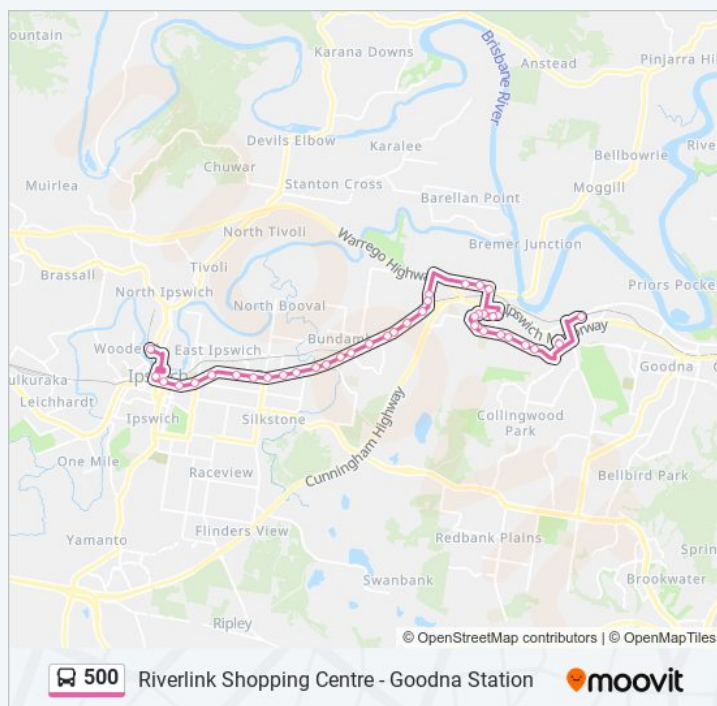

**500 bus Info**

**Direction:** Redbank

**Stops:** 38

**Trip Duration:** 39 min

**Line Summary:**

Tessman St Near Brian St

Mitchell St at Tessman Street

Price St Near Hayden St