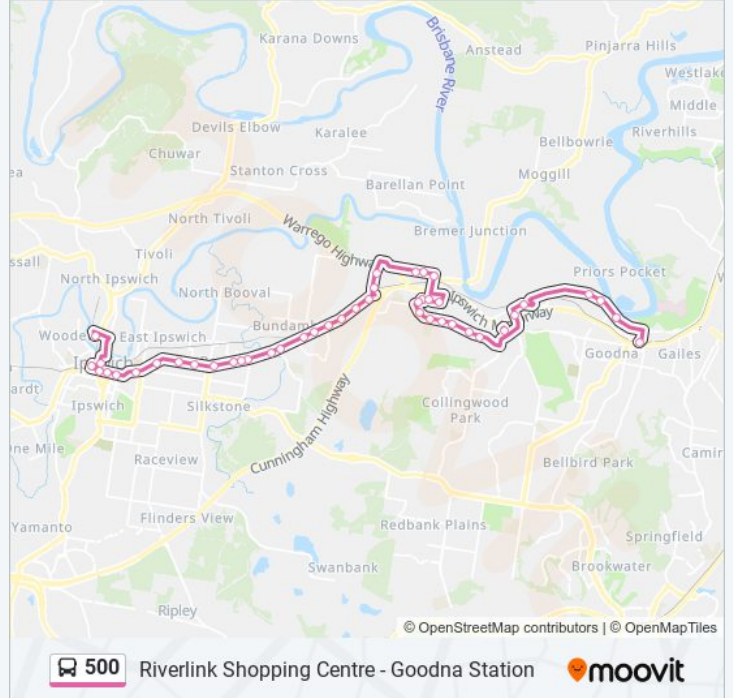

**500 bus Info**

**Direction:** Redbank

**Stops:** 38

**Trip Duration:** 39 min

**Line Summary:**

Tessman St Near Brian St

Mitchell St at Tessman Street

Price St Near Hayden St

Old Ipswich Rd Near Laura St

Valerie St Near Child St

Diamond St Near Gibbs St

Price St at Hayden Street

### 500 bus Info

**Direction:** Riverlink

**Stops:** 44

**Trip Duration:** 51 min

**Line Summary:**

Mitchell St at Tessman Street  
 Endeavour Rd at Riverview Gardens  
 Riverview Rd at Maryanne Street  
 Riverview Rd at Kenneth Street  
 River Rd at Richard Street  
 River Rd at Dinmore Station  
 Brisbane Rd at Dinmore Murri Baptist Church  
 Brisbane Rd at Robert Street  
 Brisbane Rd at Ebbw Vale Station  
 Brisbane Rd at Railway Street  
 Brisbane Rd at Harold Street  
 Brisbane Rd at McCormack Street  
 Brisbane Rd at Coal Street  
 Brisbane Rd at Bundamba Primary  
 Brisbane Rd at Walkers Lane  
 Brisbane Rd at Joffre Street  
 Brisbane Rd at Hamilton Street  
 Booval Fair  
 Brisbane Rd at Swifts Sports Club  
 Brisbane Rd at Bright Street  
 Brisbane Rd at Montauban Street  
 Queen Victoria Pde at Ipswich Girls Grammar School  
 Limestone St at the Terrace Medical Centre  
 Limestone St at Dimmeys Ipswich Plaza  
 Limestone St at Foote Lane  
 Ellenborough St at Ellenborough Street  
 Ipswich Station, Stop A  
 Riverlink, Stop A