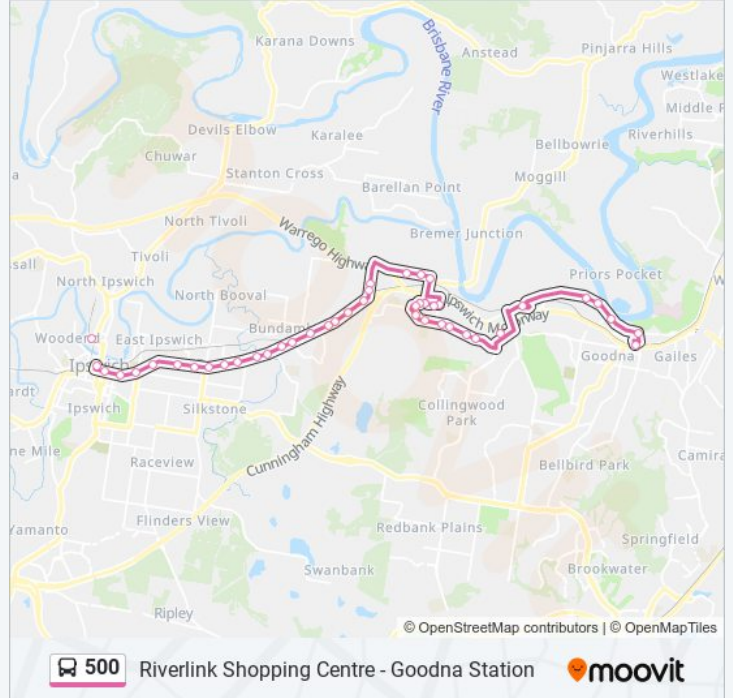

**500 bus Info**

**Direction:** Goodna

**Stops:** 43

**Trip Duration:** 48 min

**Line Summary:**

River Rd at King Street

Riverview Rd at Kenneth Street

Riverview Rd at Maryanne Street

Old Ipswich Rd at Ipswich Street

Old Ipswich Rd at Maxwell Street

Old Ipswich Rd at Johnstone Place

Old Ipswich Rd at West Falen Community Garden

Redbank Plaza

Redbank Station, Stop A

Brisbane Tce at Brisbane River Terraces

Brisbane Tce at Rylance Street

Brisbane Tce at Rj Richardson Park

Brisbane Tce at Layard Street

Goodna Station, Stop A

**Direction: Ipswich Central**

43 stops

[VIEW LINE SCHEDULE](#)

Goodna Station, Stop A

Old Ipswich Rd at Johnstone Place

Old Ipswich Rd at Maxwell Street

Old Ipswich Rd at Ipswich Street

Old Ipswich Rd Near Riverview Primary School

Old Ipswich Rd Near Laura St

Valerie St Near Child St

Diamond St Near Gibbs St