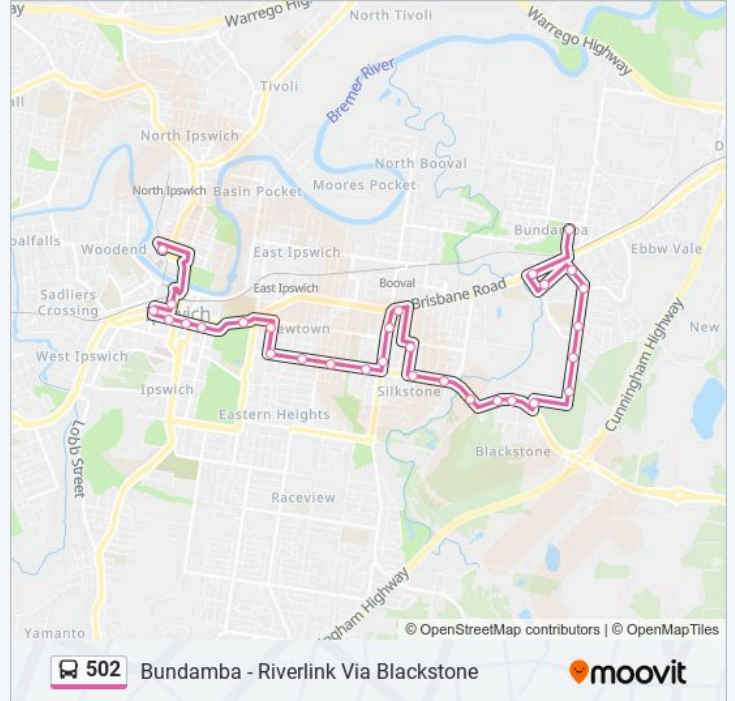

Ellenborough St at Ellenborough Street

Ipswich Station, Stop A

Direction: Riverlink

30 stops

[VIEW LINE SCHEDULE](#)

Byrne St at Tafe Queensland Ipswich Campus

Brisbane Rd at Coal Street

Lindsay St at Bergins Hill Road

Thomas St at Queen Street

Blackstone Rd Near Johnston St

Blackstone Rd Near Cothill Rd

Thompson St Near Glebe Rd

Booval Fair

South Station Rd at Ivory Street

502 bus Time Schedule

Riverlink Route Timetable:

Sunday	09:54 - 16:54
Monday	09:54 - 16:54
Tuesday	07:49 - 19:16
Wednesday	07:49 - 19:16
Thursday	07:49 - 19:16
Friday	07:49 - 19:16
Saturday	08:54 - 16:54

502 bus Info

Direction: Riverlink

Stops: 30

Trip Duration: 34 min

Line Summary:

South Station Rd at Long Lane
Blackstone Rd Near Heather St
Blackstone Rd at Coolibah Street
Blackstone Rd Near Frederick St
Blackstone Rd Near Whitehill Rd
Whitehill Rd Near Raff St
Queen Victoria Pde at Ipswich Girls Grammar School
Limestone St at the Terrace Medical Centre
Limestone St at Dimmeys Ipswich Plaza
Limestone St at Foote Lane
Ellenborough St at Ellenborough Street
Ipswich Station, Stop A
Riverlink, Stop A