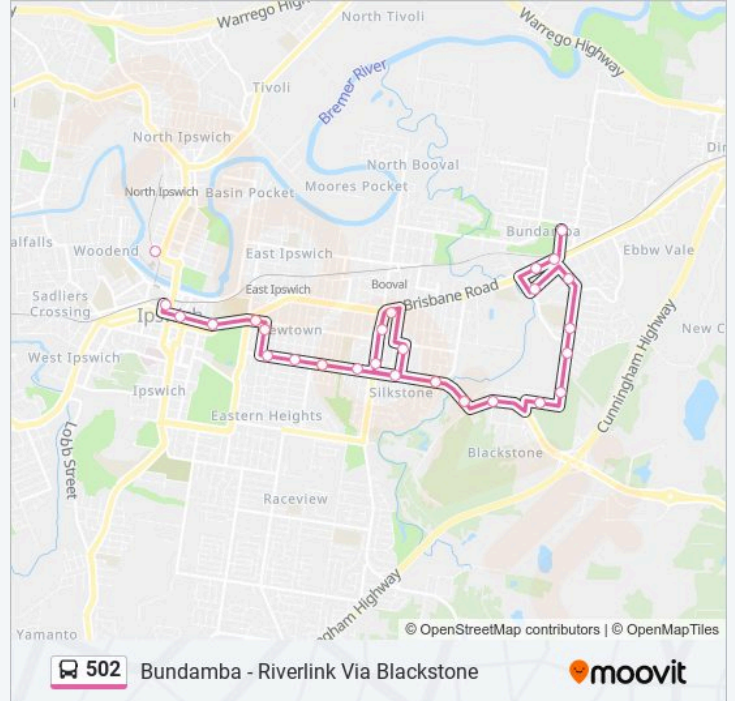

Naomai St at Innes Crescent

Naomai St at Bundamba Secondary College

Braeside Rd Near Tibbits St

Lindsay St at Bergins Hill Road

Brisbane Rd at Bundamba Uniting Church

Brisbane Rd at Tafe Queensland Ipswich Campus

Byrne St at Tafe Queensland Ipswich Campus

Direction: Ipswich Central

29 stops

[VIEW LINE SCHEDULE](#)

Byrne St at Tafe Queensland Ipswich Campus

Brisbane Rd at Coal Street

Lindsay St at Bergins Hill Road

Braeside Rd Near Tibbits St

Naomai St at Oak Street

Naomai St Near John St

Naomai St at Innes Crescent

Naomai St at Alice Street

William St Near Charlotte St

Mary St at Blackstone Primary School

Mary St Near Hill St

Thomas St at Queen Street

Blackstone Rd Near Johnston St

Blackstone Rd Near Cothill Rd

Thompson St Near Glebe Rd

Booval Fair

South Station Rd at Ivory Street

South Station Rd at Long Lane

502 bus Time Schedule

Ipswich Central Route Timetable:

Sunday	Not Operational
Monday	Not Operational
Tuesday	06:13 - 07:16
Wednesday	06:13 - 07:16
Thursday	06:13 - 07:16
Friday	06:13 - 07:16
Saturday	Not Operational

502 bus Info

Direction: Ipswich Central

Stops: 29

Trip Duration: 27 min

Line Summary: