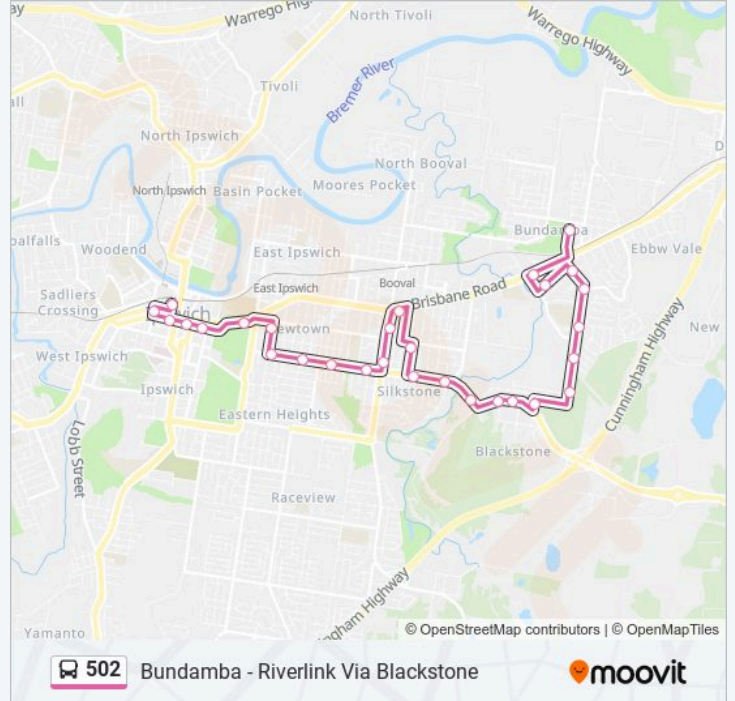

502 bus Info

Direction: Ipswich Central

Stops: 29

Trip Duration: 27 min

Line Summary:

Blackstone Rd Near Heather St

Blackstone Rd at Coolibah Street

Blackstone Rd Near Frederick St

Blackstone Rd Near Whitehill Rd

Whitehill Rd Near Raff St

Queen Victoria Pde at Ipswich Girls Grammar School

Limestone St at the Terrace Medical Centre

Limestone St at Dimmeys Ipswich Plaza

Limestone St at Foote Lane

Ellenborough St at Ellenborough Street

Ipswich Station, Stop A

Direction: Riverlink

30 stops

[VIEW LINE SCHEDULE](#)

Byrne St at Tafe Queensland Ipswich Campus

Brisbane Rd at Coal Street

Lindsay St at Bergins Hill Road

Thomas St at Queen Street

Blackstone Rd Near Johnston St

Blackstone Rd Near Cothill Rd

Thompson St Near Glebe Rd

Booval Fair

South Station Rd at Ivory Street

502 bus Time Schedule

Riverlink Route Timetable: