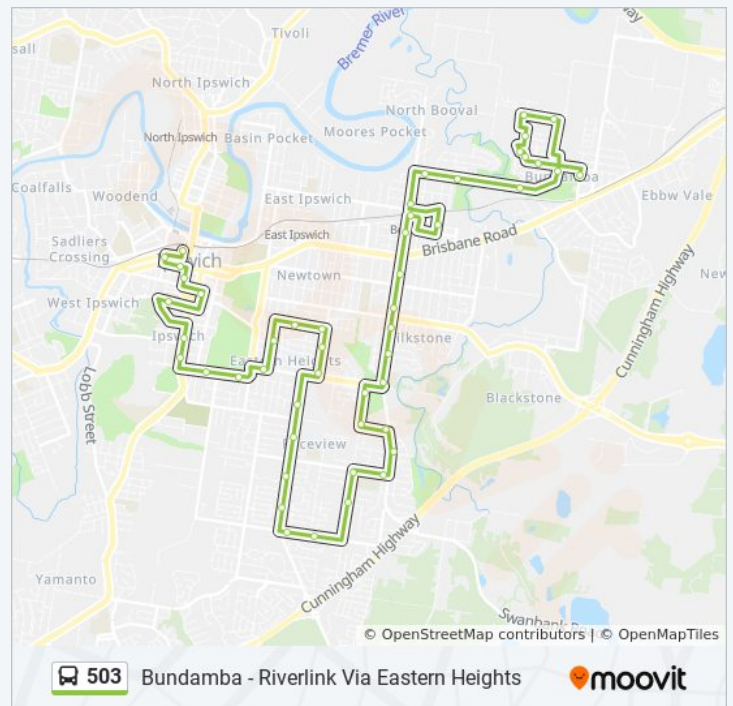

South Station Rd Near Auld St

South Station Rd Near Morris St

South Station Rd Near Robertson Rd

Wildey St at Brothers Leagues Club

Wildey St Near Nolan St

Nolan St Near South Station Rd

South Station Rd Near Harding St

Cascade St Near South Station Rd

Wildey St at Raceview Primary School

Wildey St Near Rumsey Dr

Edwards St Near Thornton St

Edwards St Near Rockman Dr

Raceview St at Westminster Crescent

Raceview St at Rockman Drive

Raceview St at Hayes Street

Raceview St at Taylor Street

Grange Rd Near Robertson Rd

Tuesday	6:10 AM - 7:16 AM
Wednesday	6:10 AM - 7:16 AM
Thursday	6:10 AM - 7:16 AM
Friday	Not Operational
Saturday	Not Operational

### 503 bus Info

**Direction:** Ipswich Central

**Stops:** 49

**Trip Duration:** 45 min

**Line Summary:**

Grange Rd Near Edwards St

Marvin St Near Grange Rd

Marvin St Near Olmai Ave