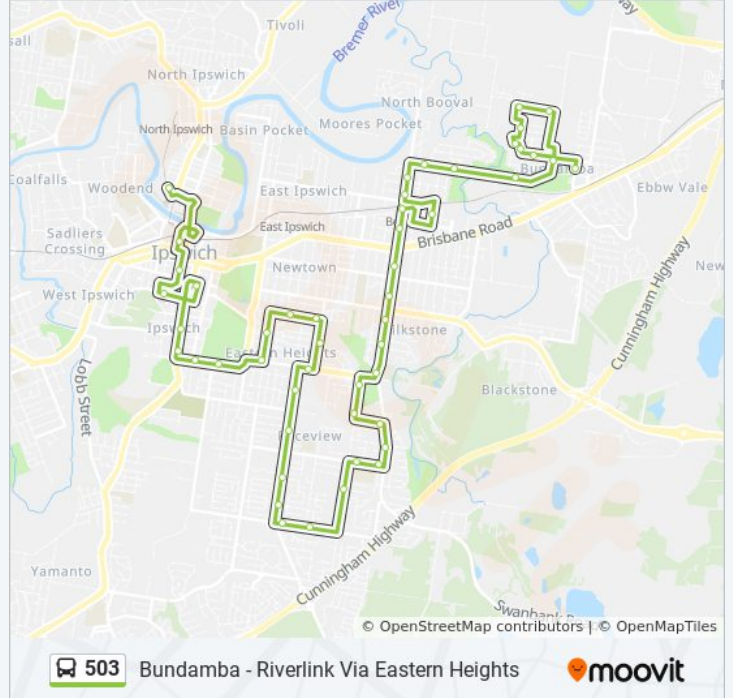

Use the Moovit App to find the closest 503 bus station near you and find out when is the next 503 bus arriving.

**Direction: Bundamba**

49 stops

[VIEW LINE SCHEDULE](#)

- Riverlink, Stop A
- Ipswich Station, Stop C
- East St at South Street
- Ipswich Hospital, Stop A
- Pring St at St Andrews Hospital
- Warwick Rd at Park Street
- Warwick Rd at Short Street
- Salisbury Rd at Thorn Street
- Salisbury Rd Near Briggs Rd
- Robertson Rd Near Whitehill Rd
- Whitehill Rd Near Ruskin St
- Marvin St Near Olmai Ave
- Marvin St Near Grange Rd
- Grange Rd Near Edwards St
- Robertson Rd Near France St
- Raceview St Near Taylor St
- Raceview St at Carlita Place
- Raceview St at Rockman Drive
- Raceview St at Westminster Crescent
- Edwards St Near Rockman Dr
- Edwards St Near Thornton St

**503 bus Info**

**Direction:** Bundamba

**Stops:** 49

**Trip Duration:** 52 min

**Line Summary:**

Wildey St Near Rumsey Dr  
 Cascade St Near Wildey St  
 Cascade St Near South Station Rd  
 South Station Rd Near Cascade St  
 Nolan St Near South Station Rd  
 Wildey St Near Nolan St  
 Wildey St at Brothers Leagues Club  
 South Station Rd at Robertson Road  
 South Station Rd Near Trumpy St  
 South Station Rd Near Auld St  
 South Station Rd at Long Lane  
 South Station Rd Near Ivory St  
 South Station Rd at Sloman Street  
 Booval Station  
 Dudleigh St Near Clifton St  
 North Station Rd at Booval Station  
 North Station Rd at Bridge Street  
 Gledson St Near Bergin St  
 Gledson St at Jack Barkley Park  
 Creek St at Bundamba Station  
 River Rd Near Tafe Queensland Ipswich Campus  
 Mary St Near Bryant St  
 Jeffrey Street at Mary Street  
 Cullen St Near Jeffrey St  
 Burgoyne St Near Eclipse Ct  
 Stubbin St Near Burgoyne St  
 Stubbin St at Wade Street  
 Byrne St at Tafe Queensland Ipswich Campus