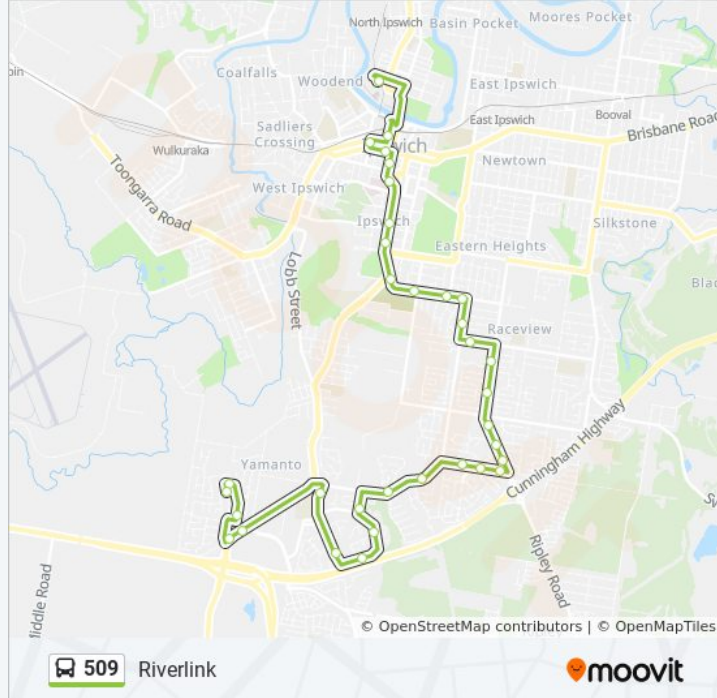

Reif St at Plover Street

Reif St at Wallace St

Ripley Rd at Kingston Drive

Ripley Rd at Hibiscus Street

Ripley Rd at Edwards Street

**509 bus Time Schedule**

Riverlink Route Timetable:

Sunday	09:03 - 16:03
Monday	07:56 - 19:23
Tuesday	07:56 - 19:23
Wednesday	07:56 - 19:23
Thursday	07:56 - 19:23
Friday	07:56 - 19:23
Saturday	08:03 - 17:03

**509 bus Info**

**Direction:** Riverlink

**Stops:** 33

**Trip Duration:** 35 min

**Line Summary:**

Raceview St at Westminster Crescent

Raceview St at Rockman Drive

Cascade St at Cascade Gardens

Whitehill Rd Near McGill St

Cemetery Rd Near Whitehill Rd

Cemetery Rd Near Warner St

Cemetery Rd at Briggs Road

Carr St at Warwick Road

Warwick Rd at Showground North

Warwick Rd at Park Street

East St at South Street

Limestone St at Foote Lane

Ellenborough St at Ellenborough Street

Ipswich Station, Stop A

Riverlink, Stop A

**Direction: Yamanto**

30 stops

[VIEW LINE SCHEDULE](#)

Riverlink, Stop A