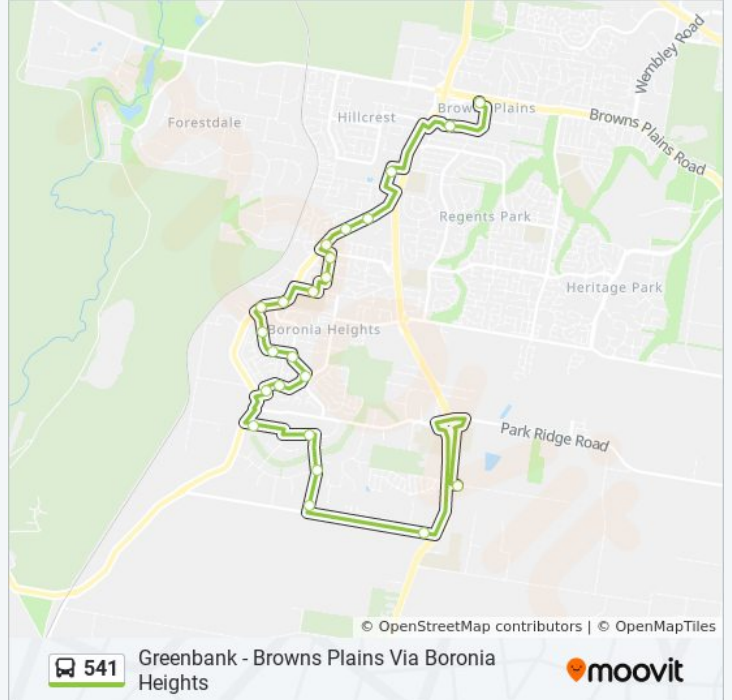

Use the Moovit App to find the closest 541 bus station near you and find out when is the next 541 bus arriving.

Direction: Browns Plains

22 stops

[VIEW LINE SCHEDULE](#)

- Talinga Drive Near Mount Lindesay Hwy
- Andrew Rd Near Mount Lindesay Hwy
- Birdsville St Near Andrew Rd
- Lennons Rd Near Birdsville St
- Carlton Rd Near Middle Rd
- Wild St Near Cunningham Dr
- Wilton Cr Near Flinders Cr
- Wilton Cr Near Parklands Dr
- Parklands Dr Near Samantha St
- Tovey Rd Near Mitchell St
- Tovey Rd at Macquarie Street
- Middle Rd Near Tovey Rd
- Middle Rd at Parklands Dr
- Mackellar Dr Near Rick Ct
- Eugene St Near Yvonne Dr
- Eugene St Near Coronation Rd
- Middle Rd at Federation Dr
- Middle Rd at Hillview Dr
- Middle Rd at Wineglass Dr
- Greenbank RSL Park 'N' Ride
- Grand Plaza Shopping Centre (Sth Car Park)

541 bus Info

Direction: Browns Plains

Stops: 22

Trip Duration: 21 min

Line Summary:

Direction: Greenbank

20 stops

[VIEW LINE SCHEDULE](#)

Browns Plains Station, Stop 2b

Greenbank RSL Park 'N' Ride

Middle Rd at Wineglass Dr

Middle Rd at Hillview Dr

Middle Rd at Coronation Rd

Eugene St Near Barry St

Eugene St Near Yvonne Dr

Mackellar Dr Near Rick Ct

24 stops

[VIEW LINE SCHEDULE](#)

- Browns Plains Station, Stop 2b
- Greenbank RSL Park 'N' Ride
- Middle Rd at Wineglass Dr
- Middle Rd at Hillview Dr
- Middle Rd at Coronation Rd
- Eugene St Near Barry St
- Eugene St Near Yvonne Dr
- Mackellar Dr Near Rick Ct
- Middle Rd at Parklands Dr
- Middle Rd Near Tovey Rd
- Tovey Rd Near Macquarie St
- Tovey Rd Near Tasman Ct
- Parklands Dr Near Titan Ct
- Wilton Cr Near Flinders Cr
- Wild St Near Cunningham Dr
- Carlton Rd Near Middle Rd
- Hilton Rd Near Lennons Rd
- Hilton Rd Near Kallioota St