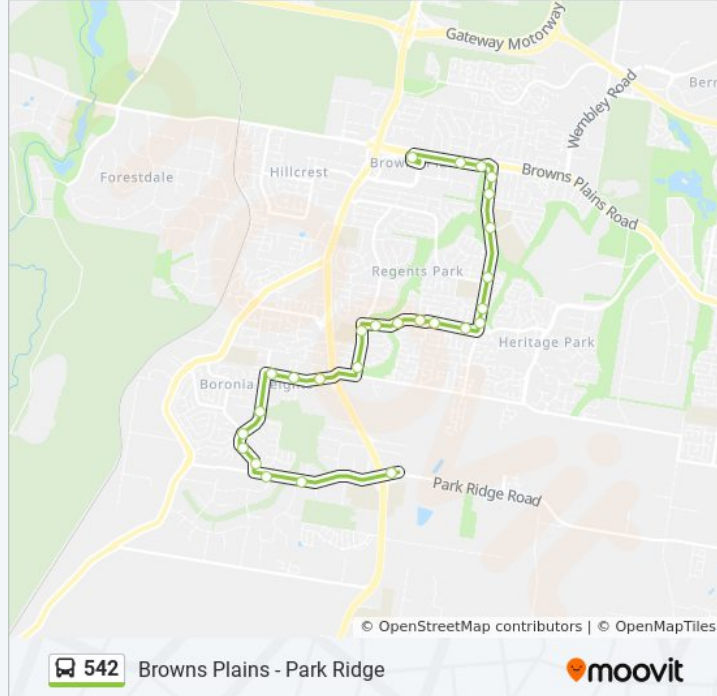

**Direction: Browns Plains**

26 stops

[VIEW LINE SCHEDULE](#)

- Park Ridge Park 'N' Ride Stop B
- Crest Rd Near Boulia St
- Crest Rd Near Lennons Rd
- Short St Near Moreton St
- Short St Near Whetton Ct
- Short St Near Parklands Dr
- Short St Near Kadlunga Ct
- Fedrick St Near Short St
- Fedrick St at Tenielle Street
- Fedrick St Near Foxhall St
- Emerald Dr at Green Road
- Emerald Dr at Regents Park Primary School
- Lamberth Rd Near Great Ct
- Lamberth Rd Near Regal Dr
- Lamberth Rd at Leis Way
- Lamberth Rd at Bushland Drive
- Lamberth Rd Near Waller Rd
- Waller Rd Near Lamberth Rd
- Waller Rd Near Renee St
- Waller Rd Near Vansittart Rd
- Waller Rd Near Ivor St
- Waller Rd Near Yancey St

**542 bus Info**

**Direction:** Browns Plains  
**Stops:** 26  
**Trip Duration:** 22 min  
**Line Summary:**

Waller Rd Near Browns Plains Rd

Browns Plains Rd Near Waller Rd

Browns Plains Rd at Webber Drive

Browns Plains Station, Stop 1a

### Direction: Park Ridge

26 stops

[VIEW LINE SCHEDULE](#)

Browns Plains Station, Stop 2b

Browns Plains Rd at Ranchwood Avenue

Waller Rd Near Ammons St

Waller Rd Near Yancey St

Waller Rd Near Ivor St