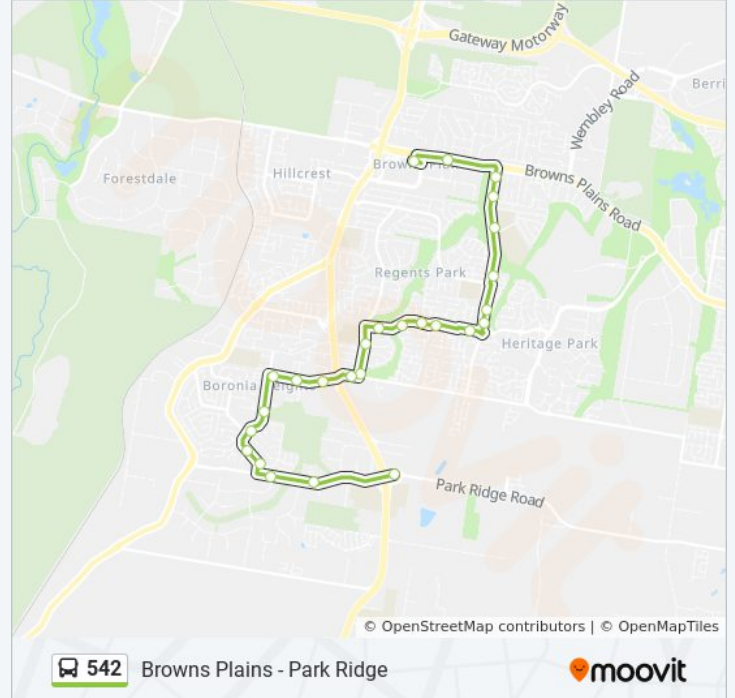

Fedrick St Near Short St

Short St Near Kadlunga Ct

Short St Near Parklands Dr

Short St Near Whetton Ct

Short St Near Moreton St

Crest Rd Near Lennons Rd

Crest Rd Near Punter St

Park Ridge Park 'N' Ride Stop B

542 bus time schedules and route maps are available in an offline PDF at moovitapp.com. Use the [Moovit App](#) to see live bus times, train schedule or subway schedule, and step-by-step directions for all public transit in Brisbane.

[About Moovit](#) · [MaaS Solutions](#) · [Supported Countries](#) · [Mooviter Community](#)

© 2024 Moovit - All Rights Reserved

Check Live Arrival Times