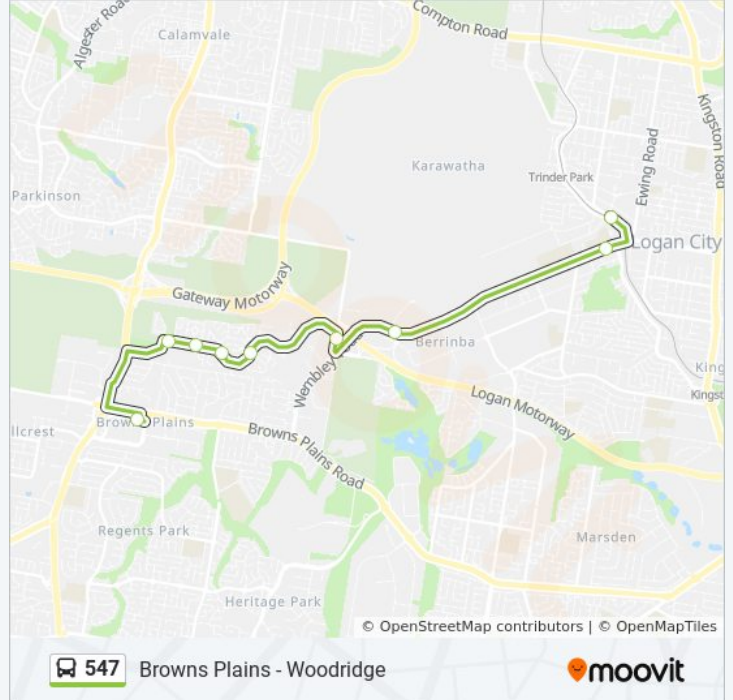

Use the Moovit App to find the closest 547 bus station near you and find out when is the next 547 bus arriving.

**Direction: Browns Plains**

10 stops

[VIEW LINE SCHEDULE](#)

- Woodridge Station
- Blackwood Rd Near Croydon Rd
- Wembley Rd at Lennox Ct
- Wembley Rd at Faisal Hatia Way
- Macquarie Way Near Wembley Rd
- Macquarie Way at Buckley Drive
- Macquarie Way at Lockyer Place
- Trinity Way at Westcott St
- Trinity Way at Mirthwood Drive
- Browns Plains Station, Stop 1a

**547 bus Info**

**Direction:** Browns Plains

**Stops:** 10

**Trip Duration:** 25 min

**Line Summary:**

**Direction: Woodridge**

9 stops

[VIEW LINE SCHEDULE](#)

- Browns Plains Station, Stop 2a
- Trinity Way at Mirthwood Drive
- Trinity Way at Westcott St
- Macquarie Way at Lockyer Place
- Macquarie Way Near Buckley Drive
- Macquarie Way Near Wembley Rd
- Wembley Rd at Faisal Hatia Way
- Wembley Rd at Lennox Ct
- Woodridge Station

**547 bus Info**

**Direction:** Woodridge

**Stops:** 9

**Trip Duration:** 20 min

**Line Summary:**

547 bus time schedules and route maps are available in an offline PDF at [moovitapp.com](https://moovitapp.com). Use the [Moovit App](#) to see live bus times, train schedule or subway schedule, and step-by-step directions for all public transit in Brisbane.