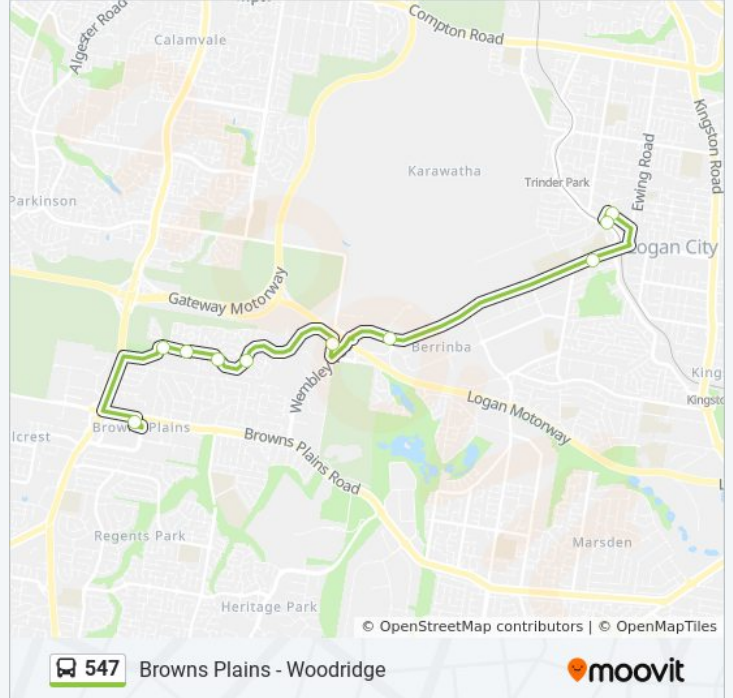

Use the Moovit App to find the closest 547 bus station near you and find out when is the next 547 bus arriving.

**Direction: Browns Plains**

10 stops

[VIEW LINE SCHEDULE](#)

- Woodridge Station
- Blackwood Rd Near Croydon Rd
- Wembley Rd at Lennox Ct
- Wembley Rd at Faisal Hatia Way
- Macquarie Way Near Wembley Rd
- Macquarie Way at Buckley Drive
- Macquarie Way at Lockyer Place
- Trinity Way at Westcott St
- Trinity Way at Mirthwood Drive
- Browns Plains Station, Stop 1a

**547 bus Info**

**Direction:** Browns Plains

**Stops:** 10

**Trip Duration:** 25 min

**Line Summary:**

**Direction: Woodridge**

9 stops

[VIEW LINE SCHEDULE](#)

- Browns Plains Station, Stop 2a
- Trinity Way at Mirthwood Drive
- Trinity Way at Westcott St
- Macquarie Way at Lockyer Place
- Macquarie Way Near Buckley Drive
- Macquarie Way Near Wembley Rd
- Wembley Rd at Faisal Hatia Way
- Wembley Rd at Lennox Ct
- Woodridge Station

**547 bus Info**

**Direction:** Woodridge

**Stops:** 9

**Trip Duration:** 20 min

**Line Summary:**

547 bus time schedules and route maps are available in an offline PDF at [moovitapp.com](https://moovitapp.com). Use the [Moovit App](#) to see live bus times, train schedule or subway schedule, and step-by-step directions for all public transit in Brisbane.