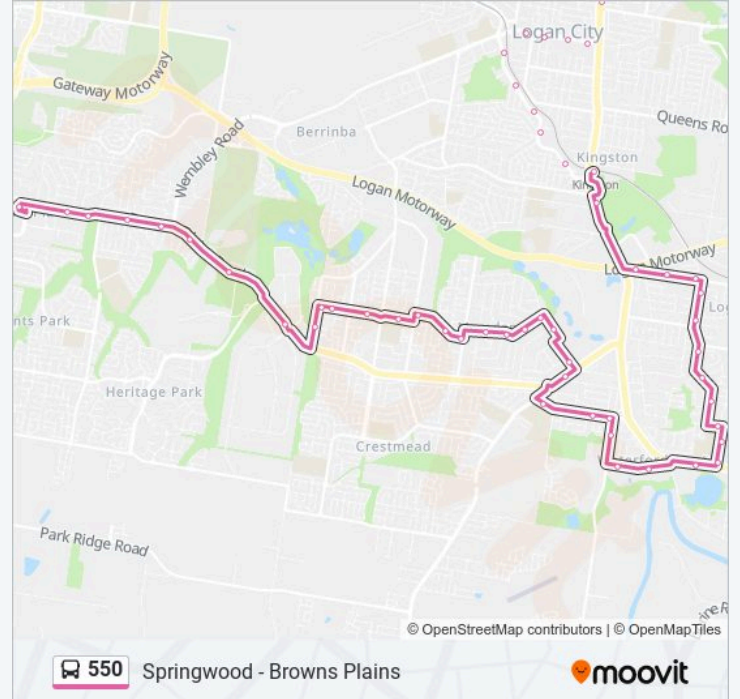

550 bus Info

Direction: Browns Plains

Stops: 60

Trip Duration: 52 min

Line Summary:

Station Rd at Haig Road

Haig Rd at Omalley Street

Haig Rd at Sarah Street

Macarthy Rd Near Chasbet St

Macarthy Rd at Kurilpa Street

Macarthy Rd at Devine Street

Macarthy Rd at Fifth Avenue

Fifth Ave at Christina Way

Browns Plains Rd at Magnesium Drive

Browns Plains Rd Near Campden St
 Browns Plains Rd at Campden Street
 Browns Plains Rd at Wembley Road
 Browns Plains Rd at Oakdale Park
 Browns Plains Rd Near Waller Rd
 Browns Plains Rd at Webber Drive
 Browns Plains Station, Stop 1a

Direction: Kingston Station

43 stops

[VIEW LINE SCHEDULE](#)

Browns Plains Station, Stop 1b
 Browns Plains Rd at Ranchwood Avenue
 Browns Plains Rd at Forestglen Park
 Browns Plains Rd at Oakdale Park
 Browns Plains Rd at Wembley Road
 Browns Plains Rd at Campden Street
 Logan Metro Sports Complex
 Browns Plains Rd at Magnesium Drive
 Fifth Ave at Christina Way
 Fifth Ave at Robinson Court
 Macarthy Rd at Devine Street
 Macarthy Rd Near Third Av
 Macarthy Rd Near Chasbet St
 Coolmunda St at Ari Street
 Coolmunda St at Kinchant Park
 Coolmunda St at First Avenue
 Homestead St Near Galahad St
 Homestead St at Pauline Street
 Pauline St at Lynelle Street
 Pauline St at Princess Street
 Kurrajong Dr at Blue Gum Drive
 Tamarind St at Marsden Park Shops

Trip Duration: 34 min

Line Summary:

Chambers Flat Rd at Mark Lane

Muchow Rd Near Moffatt Rd

Muchow Rd at Carnation Street

Muchow Rd at Clearview Street

Logan Reserve Rd Near Hydrangea St

Beutel St Near Lexham St