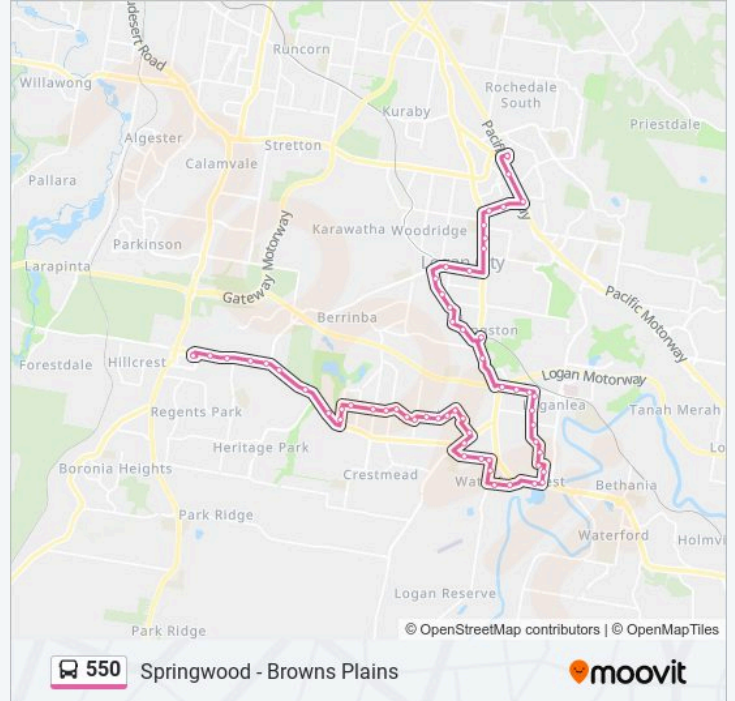

Jacaranda Ave at Huntress Park

Jacaranda Ave at Poincettia Street

Kingston Station

Direction: Kingston Station

Stops: 18

Trip Duration: 15 min

Line Summary:

Direction: Springwood Station

58 stops

[VIEW LINE SCHEDULE](#)

Browns Plains Station, Stop 1b

Browns Plains Rd at Ranchwood Avenue

Browns Plains Rd at Forestglen Park

Browns Plains Rd at Oakdale Park

Browns Plains Rd at Wembley Road

Browns Plains Rd at Campden Street

Coolmunda St at Kinchant Park

550 bus Time Schedule

Springwood Station Route Timetable:

Sunday	08:45 - 16:45
Monday	08:45 - 16:45
Tuesday	05:47 - 18:15
Wednesday	05:47 - 18:15
Thursday	05:47 - 18:15
Friday	05:47 - 18:15
Saturday	07:22 - 16:45

550 bus Info

Direction: Springwood Station

Stops: 58

Trip Duration: 52 min

Line Summary:

Coolmunda St at First Avenue
Homestead St Near Galahad St
Homestead St at Pauline Street
Pauline St at Lynelle Street
Pauline St at Princess Street
Kurrajong Dr at Blue Gum Drive
Tamarind St at Marsden Park Shops
Chambers Flat Rd at Mark Lane
Muchow Rd Near Moffatt Rd
Muchow Rd at Carnation Street
Muchow Rd at Clearview Street
Logan Reserve Rd Near Hydrangea St
Beutel St Near Lexham St
Beutel St at Tygum Road
Kingston Rd at Waterford West Primary
Allora St at John St
Allora St Near Glenda St
Short St at Allora Street
Haig Rd at Phie Street
Haig Rd at Crestview Street
Haig Rd at Webb Road
Haig Rd at Sarah Street
Haig Rd at Omalley Street
Station Rd at Haig Street
Station Rd Near Montecarlo Cl
Station Rd Near Jellicoe St
Kingston Rd at Gould Adams Park
Kingston Station
Jacaranda Ave at Daisy Court
Jacaranda Ave at Ashton Street
Jacaranda Ave at Lillie Avenue
Jacaranda Ave at Brownhill Street