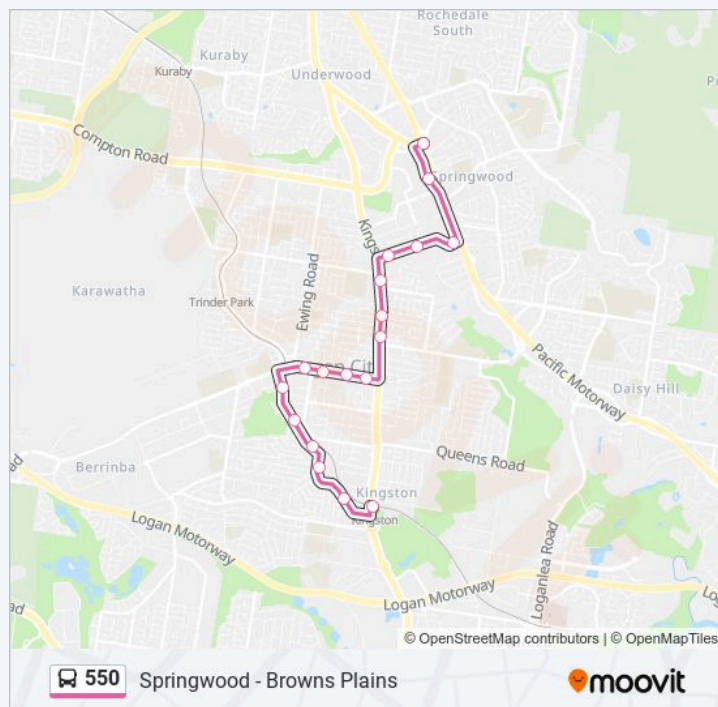

550 bus Info

Wembley Rd at Logan City Centre

Logan Central Station, Platform 1

Wembley Rd at Wilbur Street

Wembley Rd at Ewing Road

Jacaranda Ave at Administration Centre

Jacaranda Ave at Brownhill Street

Jacaranda Ave at Lillie Avenue

Jacaranda Ave at Huntress Park

Jacaranda Ave at Poincettia Street

Kingston Station

Direction: Kingston Station

Stops: 18

Trip Duration: 15 min

Line Summary:

Direction: Springwood Station

58 stops

[VIEW LINE SCHEDULE](#)

Browns Plains Station, Stop 1b

Browns Plains Rd at Ranchwood Avenue

Browns Plains Rd at Forestglen Park

Browns Plains Rd at Oakdale Park

Browns Plains Rd at Wembley Road

Browns Plains Rd at Campden Street