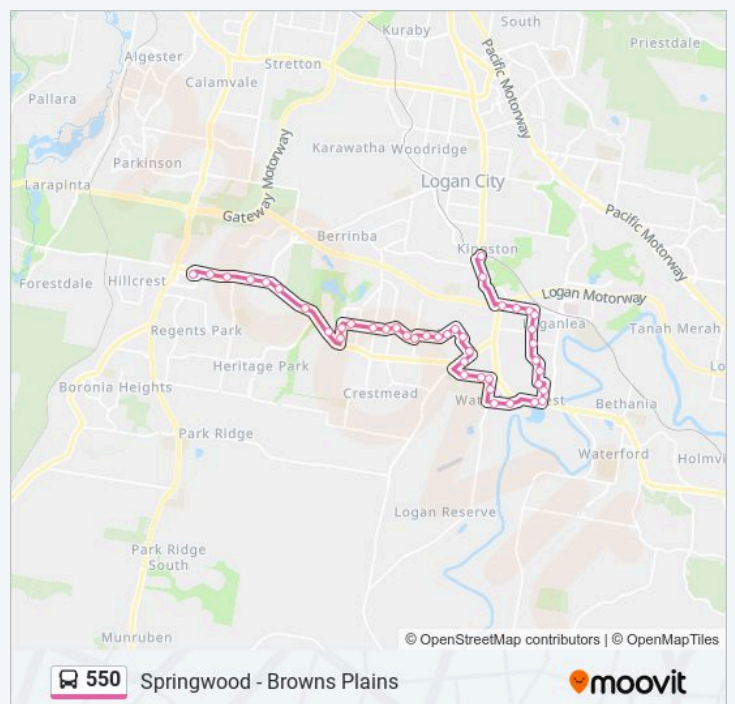

Macarthy Rd Near Chasbet St

Macarthy Rd at Kurilpa Street

Macarthy Rd at Devine Street

Macarthy Rd at Fifth Avenue

Fifth Ave at Christina Way

Browns Plains Rd at Magnesium Drive

Browns Plains Rd Near Campden St
 Browns Plains Rd at Campden Street
 Browns Plains Rd at Wembley Road
 Browns Plains Rd at Oakdale Park
 Browns Plains Rd Near Waller Rd
 Browns Plains Rd at Webber Drive
 Browns Plains Station, Stop 1a

Direction: Kingston Station

43 stops

[VIEW LINE SCHEDULE](#)

Browns Plains Station, Stop 1b
 Browns Plains Rd at Ranchwood Avenue
 Browns Plains Rd at Forestglen Park
 Browns Plains Rd at Oakdale Park
 Browns Plains Rd at Wembley Road
 Browns Plains Rd at Campden Street
 Logan Metro Sports Complex
 Browns Plains Rd at Magnesium Drive
 Fifth Ave at Christina Way
 Fifth Ave at Robinson Court
 Macarthy Rd at Devine Street
 Macarthy Rd Near Third Av
 Macarthy Rd Near Chasbet St
 Coolmunda St at Ari Street
 Coolmunda St at Kinchant Park
 Coolmunda St at First Avenue
 Homestead St Near Galahad St
 Homestead St at Pauline Street
 Pauline St at Lynelle Street
 Pauline St at Princess Street
 Kurrajong Dr at Blue Gum Drive
 Tamarind St at Marsden Park Shops

550 bus Time Schedule

Kingston Station Route Timetable:

Sunday	17:45
Monday	17:45
Tuesday	19:15
Wednesday	19:15
Thursday	19:15
Friday	19:15
Saturday	17:45

550 bus Info

Direction: Kingston Station

Stops: 43

Trip Duration: 34 min

Line Summary:

Chambers Flat Rd at Mark Lane

Muchow Rd Near Moffatt Rd

Muchow Rd at Carnation Street

Muchow Rd at Clearview Street

Logan Reserve Rd Near Hydrangea St

Beutel St Near Lexham St