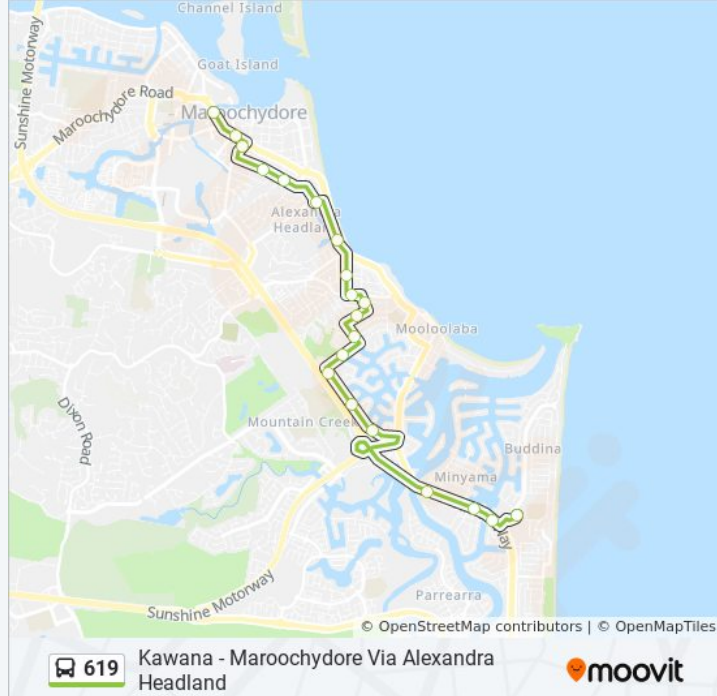

Use the Moovit App to find the closest 619 bus station near you and find out when is the next 619 bus arriving.

Direction: Kawana Shoppingworld

19 stops

[VIEW LINE SCHEDULE](#)

- Maroochydore Station, Platform 1
- Second Ave Near Parker St
- Bungama St Near May St
- Maroubra St Near Wirraway St
- Wirraway St Near Okinja Rd
- Alexandra Pde at Alexandra Headland Beach
- Mary St Near William St
- Buderim Ave at Mary Street
- Pettigrew St Near Marjorie St
- Ocean View Ave Near Warrina Ct
- Palm Dr Near Brentwood Ave
- Goonawarra Dr Near Yuruga St
- Amarina Ave Near Goonawarra Dr
- Amarina Ave Near Admirals Ct
- Amarina Ave Near Kononda Ct
- Brisbane Rd at Neerim Drive
- Nicklin Way at Jessica Park
- Nicklin Way at Jessica Boulevard
- Kawana Shoppingworld

619 bus Info

Direction: Kawana Shoppingworld

Stops: 19

Trip Duration: 20 min

Line Summary:

Direction: Maroochydore Station

20 stops

[VIEW LINE SCHEDULE](#)

- Kawana Shoppingworld
- Nicklin Way at Point Cartwright Drive
- Nicklin Way at Jessica Boulevard
- Nicklin Way at the Groves Minyama
- Amarina Ave Near Darrung St
- Amarina Ave Near Admirals Ct
- Amarina Ave Near Goonawarra Dr
- Goonawarra Dr Near Yallanga Pl
- Palm Dr Near Brentwood Ave
- Ocean View Ave Near Aruma Ct
- Pettigrew St Near Kalinda Ave
- Mooloolaba Rd Near Mary St
- Mary St Near Kate St
- Alexandra Pde at Alexandra Headland Beach
- Okinja Rd at Wirraway Street
- Maroubra St Near Wrigley St
- Bungama St Near May St
- Second Ave Near Parker St

619 bus Info

Direction: Maroochydore Station

Stops: 20

Trip Duration: 20 min

Line Summary:

Aerodrome Rd at Maud Street

Maroochydore Station, Platform 2

619 bus time schedules and route maps are available in an offline PDF at moovitapp.com. Use the [Moovit App](#) to see live bus times, train schedule or subway schedule, and step-by-step directions for all public transit in Brisbane.