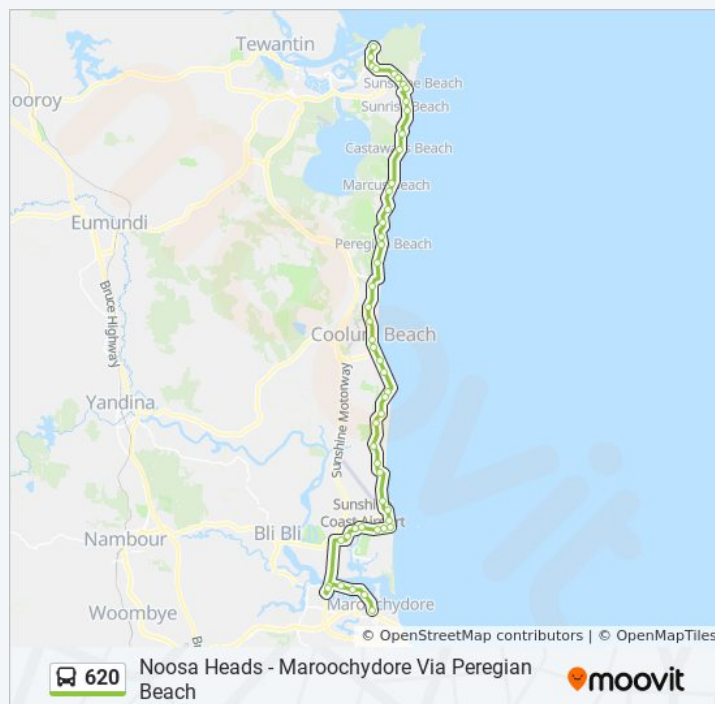

David Low Way at Seaside Boulevard

David Low Way at Mount Coolum

David Low Way at Tanah Street

David Low Way at Warran Road

David Low Way at Yaroomba Beach

David Low Way at Point Arkwright

David Low Way at Wilkinson Park

David Low Way at Coolum Beach

David Low Way at Coolum Hotel

David Low Way at Coolum Peregian Sports Complex

David Low Way at Mt Peregian

David Low Way at Coolum High School

David Low Way at Peregian South

David Low Way at Peregian Beach

David Low Way at Woodland Drive

David Low Way at Peregian Water Tower

David Low Way at Peregian North

David Low Way at Marcus Beach

David Low Way at Mahogany Drive

David Low Way at Castaways Creek

David Low Way at Castaways Beach

David Low Way at Sunrise Beach

David Low Way at Vernon Street

Pacific Ave Near Wildflower St

Pacific Ave Near Ferguson St

Pacific Ave Near Edwards St

David Low Way at Sunshine Beach Primary

Noosa Junction Station, Stop A