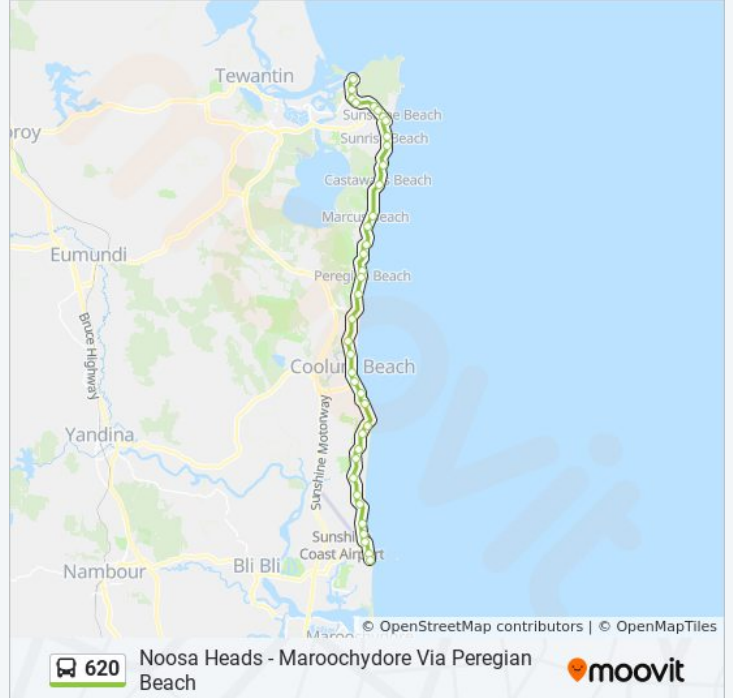

### 620 bus Info

**Direction:** Mudjimba Beach

**Stops:** 40

**Trip Duration:** 35 min

**Line Summary:**

David Low Way at Coolum High School

David Low Way at Mt Peregian

David Low Way at Coolum Peregian Sports Complex

David Low Way at Coolum Hotel

David Low Way at Coolum Beach

David Low Way at Wilkinson Park

David Low Way at Point Arkwright

David Low Way Near Goongilla St

David Low Way at Warran Road

David Low Way at Tanah Street

David Low Way at Mount Coolum

David Low Way at Seaside Boulevard

David Low Way at Lorraine Avenue

David Low Way at Petrie Avenue

David Low Way at Keith Royal Drive

David Low Way at Sunset Strip

Mudjimba Esp Near David Low Way

Mudjimba Esp at Currawong Street

Mudjimba Beach Rd Near Kawanna St

Mudjimba Beach Rd Near Coolibah St

Mudjimba Beach Rd Near Conebush St

**Direction: Noosa Heads Station**

49 stops

[VIEW LINE SCHEDULE](#)

Maroochydore Station, Platform 2