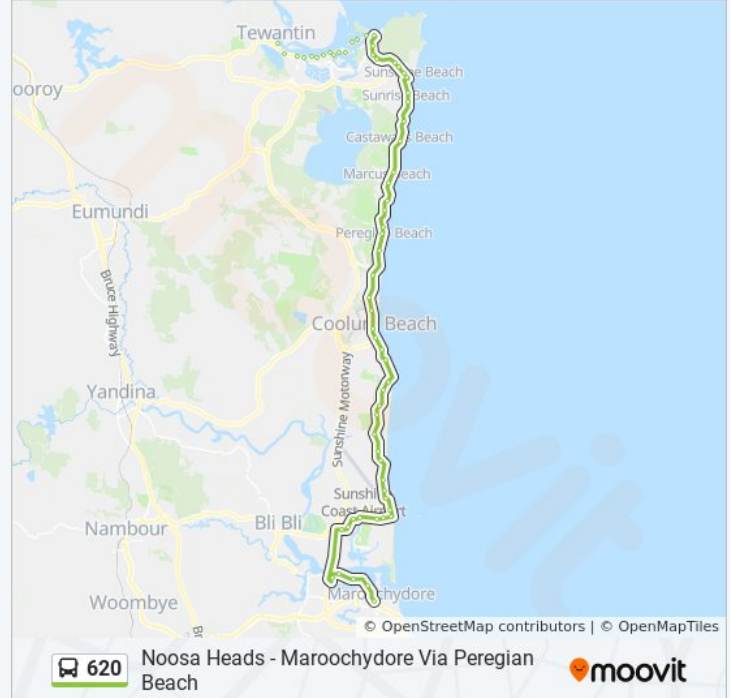

David Low Way at Castaways Beach

David Low Way at Castaways Creek

David Low Way at Mahogany Drive

David Low Way at Marcus Beach

David Low Way at Peregian North

David Low Way at Peregian Water Tower

David Low Way at Woodland Drive

David Low Way at Coolum Beach

David Low Way at Wilkinson Park

David Low Way at Point Arkwright

David Low Way Near Goongilla St

David Low Way at Warran Road

David Low Way at Tanah Street

David Low Way at Mount Coolum

David Low Way at Seaside Boulevard

David Low Way at Lorraine Avenue

David Low Way at Petrie Avenue

David Low Way at Keith Royal Drive

David Low Way at Sunset Strip

Mudjimba Esp Near David Low Way

Mudjimba Esp at Currawong Street

Mudjimba Beach Rd Near Kawanna St

Mudjimba Beach Rd Near Coolibah St

Mudjimba Beach Rd Near Conebush St

David Low Way at Pacific Paradise

David Low Way at Pacific Paradise Primary

David Low Way at Namba Street