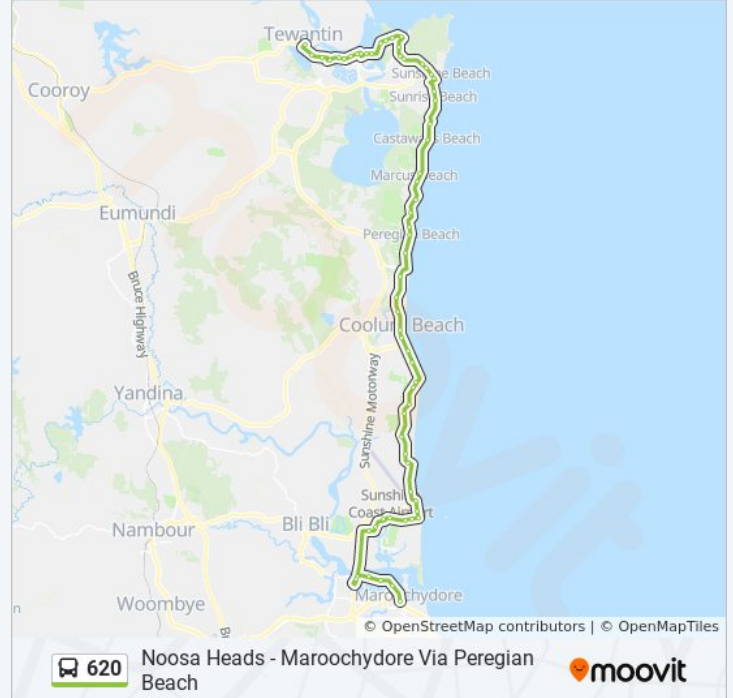

David Low Way at Tanah Street

David Low Way at Warran Road

David Low Way at Yaroomba Beach

David Low Way at Point Arkwright

David Low Way at Wilkinson Park

David Low Way at Coolum Beach

David Low Way at Coolum Hotel

David Low Way at Coolum Peregian Sports Complex

David Low Way at Mt Peregian

David Low Way at Coolum High School

David Low Way at Peregian South

David Low Way at Peregian Beach

David Low Way at Woodland Drive

David Low Way at Peregian Water Tower

David Low Way at Peregian North

David Low Way at Marcus Beach

David Low Way at Mahogany Drive

David Low Way at Castaways Creek

David Low Way at Castaways Beach

David Low Way at Sunrise Beach

David Low Way at Vernon Street

Pacific Ave Near Wildflower St

Pacific Ave Near Ferguson St

Pacific Ave Near Edwards St

David Low Way at Sunshine Beach Primary

Noosa Junction Station, Stop A

Sunshine Beach Rd at Noosa Plaza

Noosa Dr at Hibiscus Avenue

Noosa Heads Station, Platform 1

Noosa Pde at Witta Circle

Noosa Parade at Ravenwood Park

Noosa Pde at Quamby Place