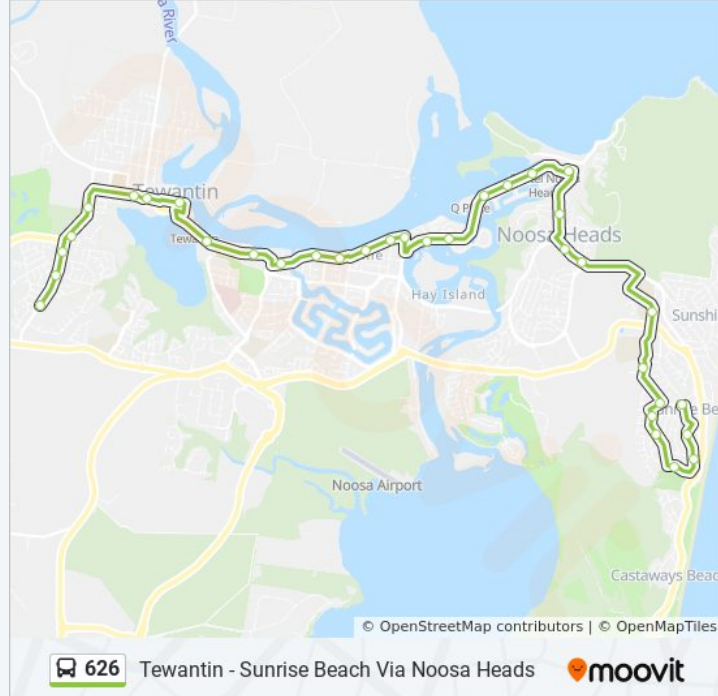

Tewantin - Sunrise Beach Via Noosa Heads

Get The App

The 626 bus line (Tewantin - Sunrise Beach Via Noosa Heads) has 2 routes. For regular weekdays, their operation hours are:

(1) Sunrise Beach: 06:53 - 18:23(2) Tewantin, St Andrews Dr: 06:33 - 18:03

626 bus Info
Direction: Sunrise Beach
Stops: 32
Trip Duration: 40 min
Line Summary:

Noosa Pde at Nancy Cato Park
 Noosa Pde at Quamby Place
 Noosa Parade at Ravenwood Park
 Noosa Pde at Witta Circle
 Noosa Heads Station, Platform 2
 Noosa Dr at Hibiscus Avenue
 Sunshine Beach Rd at Noosa Plaza
 Noosa Junction Station, Stop B
 Ben Lexcen Dr Near Sarena Ct
 Ben Lexcen Dr Near Lipton St
 Dame Patti Dr Near Southern Cross Pde

626 bus Info

Direction: Tewantin, St Andrews Dr

Stops: 34

Trip Duration: 42 min

Line Summary:

Weyba Rd at Pelican Beach Park

Gympie Tce at Massoud Park

Gympie Tce at Ely Park

Butler St at Noosa Crematorium

Cooroy Noosa Rd at Ross Court

Saint Andrews Dr Near Outlook Dr

Saint Andrews Dr at Wattle Street

St Andrews Dr at Hibiscus Retirement Resort

626 bus time schedules and route maps are available in an offline PDF at moovitapp.com. Use the [Moovit App](#) to see live bus times, train schedule or subway schedule, and step-by-step directions for all public transit in Brisbane.