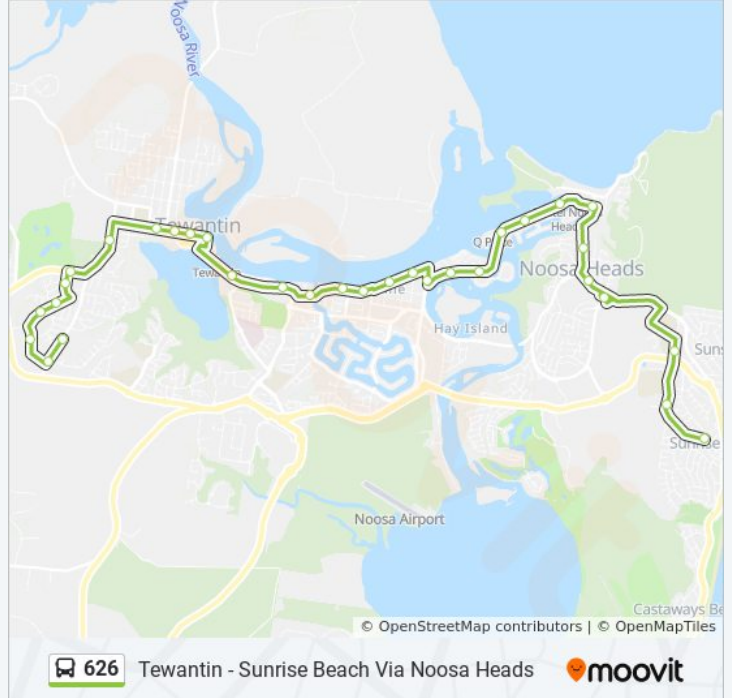

Tewantin - Sunrise Beach Via Noosa Heads

Get The App

The 626 bus line (Tewantin - Sunrise Beach Via Noosa Heads) has 2 routes. For regular weekdays, their operation hours are:

(1) Sunrise Beach: 06:53 - 18:23(2) Tewantin, St Andrews Dr: 06:33 - 18:03

Use the Moovit App to find the closest 626 bus station near you and find out when is the next 626 bus arriving.

Direction: Sunrise Beach
 32 stops
[VIEW LINE SCHEDULE](#)

626 bus Time Schedule
 Sunrise Beach Route Timetable:

Direction: Tewantin, St Andrews Dr

34 stops

[VIEW LINE SCHEDULE](#)

Dame Patti Dr Near Southern Cross Pde
 Orient Dr at Newfield St
 Orient Dr at Corsair Cr
 Orient Dr Near Wollomia Way
 Wollomia Way Near Victory Cr
 Wollomia Way Near Comet Dr
 Dame Patti Dr Near Ben Lexcen Dr
 Ben Lexcen Dr Near Grasstree Ct
 Ben Lexcen Dr Near Sarena Ct
 Noosa Junction Station, Stop A
 Sunshine Beach Rd at Noosa Plaza
 Noosa Dr at Hibiscus Avenue
 Noosa Heads Station, Platform 1
 Noosa Pde at Witta Circle
 Noosa Parade at Ravenwood Park
 Noosa Pde at Quamby Place
 Noosa Pde at Nancy Cato Park
 Noosa Pde at William Street

626 bus Info

Direction: Tewantin, St Andrews Dr

Stops: 34

Trip Duration: 42 min

Line Summary:

Weyba Rd at Pelican Beach Park

Gympie Tce at Massoud Park

Gympie Tce at Ely Park