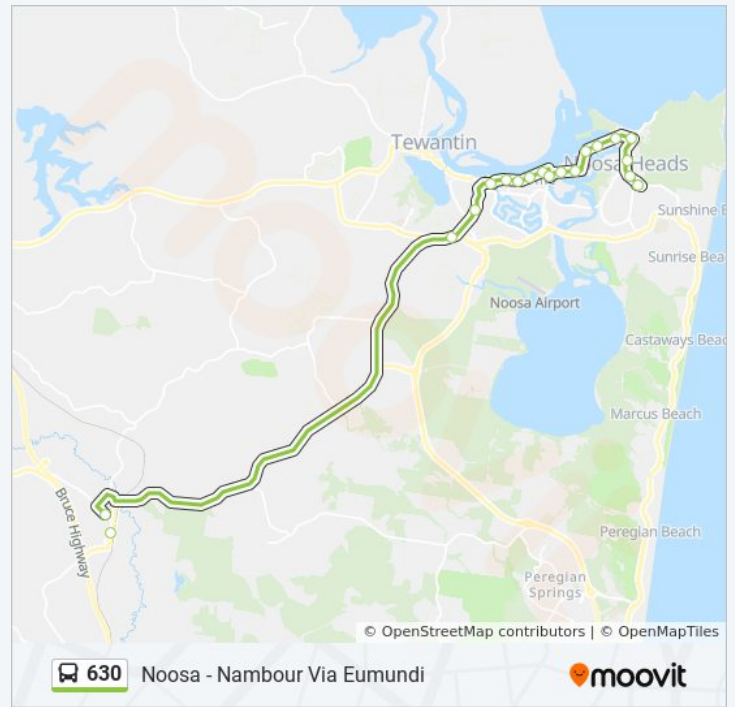

Use the Moovit App to find the closest 630 bus station near you and find out when is the next 630 bus arriving.

**Direction: Coolum Beach**

38 stops

[VIEW LINE SCHEDULE](#)

- Memorial Dr at Eumundi Markets
- Eumundi Rd at Rene Street
- Eumundi Rd at Goodchap Street
- Gympie Tce at James Duke Bridge
- Gympie Tce at Lions Park
- Gympie Tce at Quota Park
- Gympie Tce at Ely Park
- Gympie Tce at Massoud Park
- Weyba Rd at Pelican Beach Park
- Noosa Pde at William Street
- Noosa Pde at Nancy Cato Park
- Noosa Pde at Quamby Place
- Noosa Parade at Ravenwood Park
- Noosa Pde at Witta Circle
- Noosa Heads Station, Platform 2
- Noosa Dr at Hibiscus Avenue
- Sunshine Beach Rd at Noosa Plaza
- Noosa Junction Station, Stop B
- David Low Way at Sunshine Beach Primary
- Pacific Ave Near Weyba St
- Pacific Ave Near Ferguson Ave

David Low Way at Vernon Street

Pacific Ave Near Wildflower St

Pacific Ave Near Ferguson St

Pacific Ave Near Edwards St

David Low Way at Sunshine Beach Primary

Noosa Junction Station, Stop A

Sunshine Beach Rd at Noosa Plaza

### 630 bus Info

**Direction:** Noosa Junction Station

**Stops:** 21

**Trip Duration:** 30 min

**Line Summary:**

Gympie Tce at Massoud Park

Weyba Rd at Pelican Beach Park

Noosa Pde at William Street

Noosa Pde at Nancy Cato Park

Noosa Pde at Quamby Place

Noosa Parade at Ravenwood Park

Noosa Pde at Witta Circle

Noosa Heads Station, Platform 2

Noosa Dr at Hibiscus Avenue

Sunshine Beach Rd at Noosa Plaza

Noosa Junction Station, Stop B