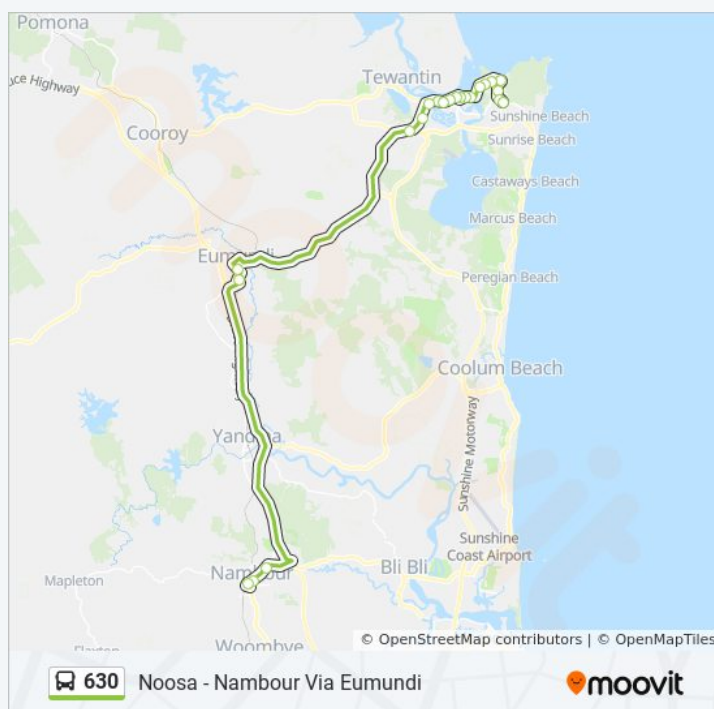

Noosa Heads Station, Platform 1

Noosa Pde at Witta Circle

Noosa Parade at Ravenwood Park

Noosa Pde at Quamby Place

Noosa Pde at Nancy Cato Park

Noosa Pde at William Street

Weyba Rd at Pelican Beach Park

Gympie Tce at Massoud Park

Gympie Tce at Ely Park

Gympie Tce at Quota Park

Gympie Tce at Lions Park

Gympie Tce at James Duke Bridge

Eumundi Rd at Goodchap Street

Eumundi Rd at Rene Street

Memorial Dr at Eumundi Markets

Memorial Dr at Eumundi Aquatic Centre

Coronation Ave at Show And Sportsgrounds

Coronation Ave at Matthew Street

Nambour Station

Friday

Not Operational

Saturday

3:38 PM

630 bus Info

Direction: Nambour Station

Stops: 22

Trip Duration: 53 min

Line Summary:

Direction: Noosa Junction Station

21 stops

[VIEW LINE SCHEDULE](#)

Nambour Station

Coronation Ave at Show And Sportsgrounds

Memorial Dr at Eumundi Aquatic Centre

Memorial Dr at Eumundi Markets

Eumundi Rd at Rene Street

Eumundi Rd at Goodchap Street

Gympie Tce at James Duke Bridge

Gympie Tce at Lions Park

Gympie Tce at Quota Park

Gympie Tce at Ely Park

630 bus Time Schedule

Noosa Junction Station Route Timetable:

Sunday Not Operational

Monday Not Operational

Tuesday 6:50 AM - 7:39 PM

Wednesday 6:50 AM - 7:39 PM

Thursday 6:50 AM - 7:39 PM

Friday Not Operational

Saturday 8:45 AM - 12:45 PM

630 bus Info

Direction: Noosa Junction Station

Stops: 21

Trip Duration: 30 min

Line Summary: