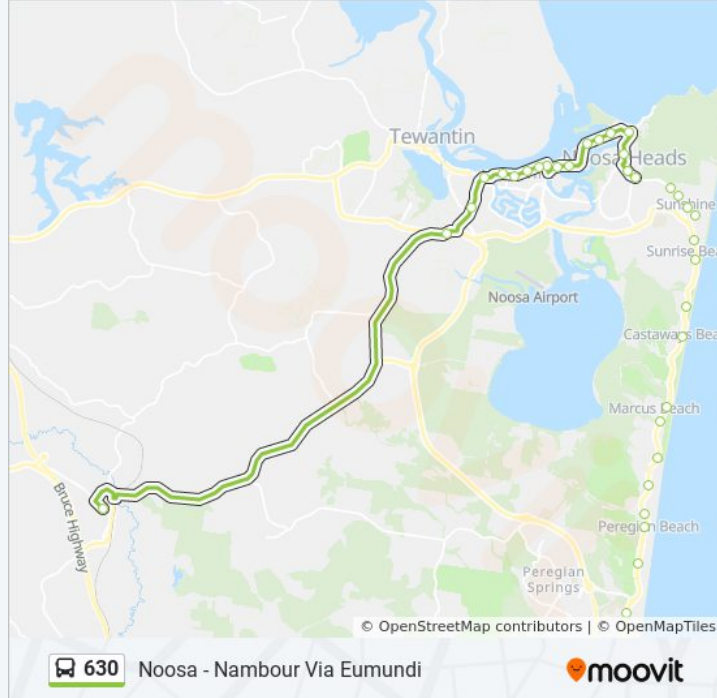

David Low Way at Coolum High School

David Low Way at Peregian South

David Low Way at Peregian Beach

David Low Way at Woodland Drive

David Low Way at Peregian Water Tower

David Low Way at Peregian North

David Low Way at Marcus Beach

David Low Way at Vernon Street

Pacific Ave Near Wildflower St

Pacific Ave Near Ferguson St

Pacific Ave Near Edwards St

David Low Way at Sunshine Beach Primary

Noosa Junction Station, Stop A

Sunshine Beach Rd at Noosa Plaza

Gympie Tce at Massoud Park

Gympie Tce at Ely Park

Gympie Tce at Quota Park

Gympie Tce at Lions Park

Gympie Tce at James Duke Bridge

Eumundi Rd at Goodchap Street

Eumundi Rd at Rene Street

Memorial Dr at Eumundi Markets

### Direction: Nambour Station

22 stops

[VIEW LINE SCHEDULE](#)

Noosa Junction Station, Stop A

Sunshine Beach Rd at Noosa Plaza

Noosa Dr at Hibiscus Avenue