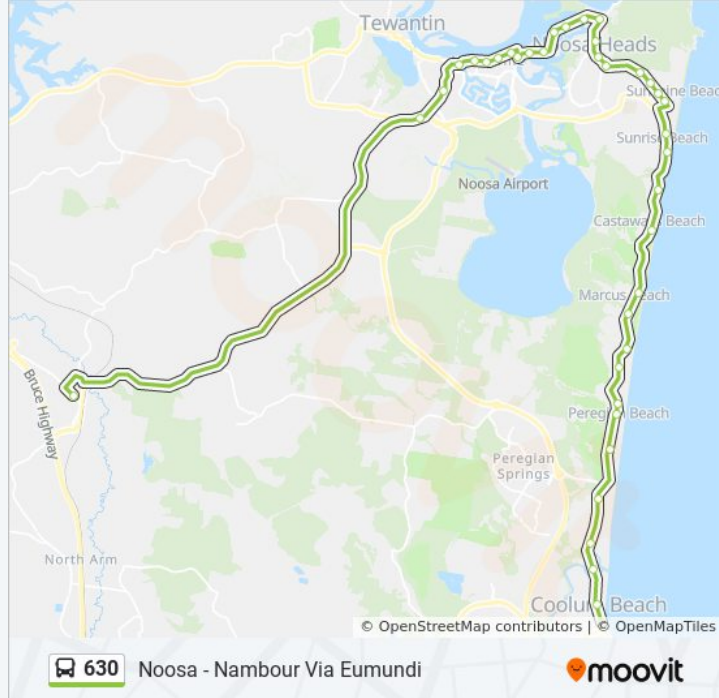

David Low Way at Castaways Beach

David Low Way at Castaways Creek

David Low Way at Mahogany Drive

David Low Way at Marcus Beach

David Low Way at Peregian North

David Low Way at Peregian Water Tower

David Low Way at Woodland Drive

David Low Way at Peregian Beach

David Low Way at Peregian South

David Low Way at Coolum High School

David Low Way at Mt Peregian

David Low Way at Coolum Peregian Sports Complex

David Low Way at Coolum Hotel

David Low Way at Coolum Beach

Noosa - Nambour Via Eumundi

**Direction: Eumundi Markets**

37 stops

[VIEW LINE SCHEDULE](#)

David Low Way at Coolum Hotel

David Low Way at Coolum Peregian Sports Complex

David Low Way at Mt Peregian

David Low Way at Coolum High School

David Low Way at Peregian South

David Low Way at Peregian Beach

David Low Way at Woodland Drive

David Low Way at Peregian Water Tower

David Low Way at Peregian North

David Low Way at Marcus Beach