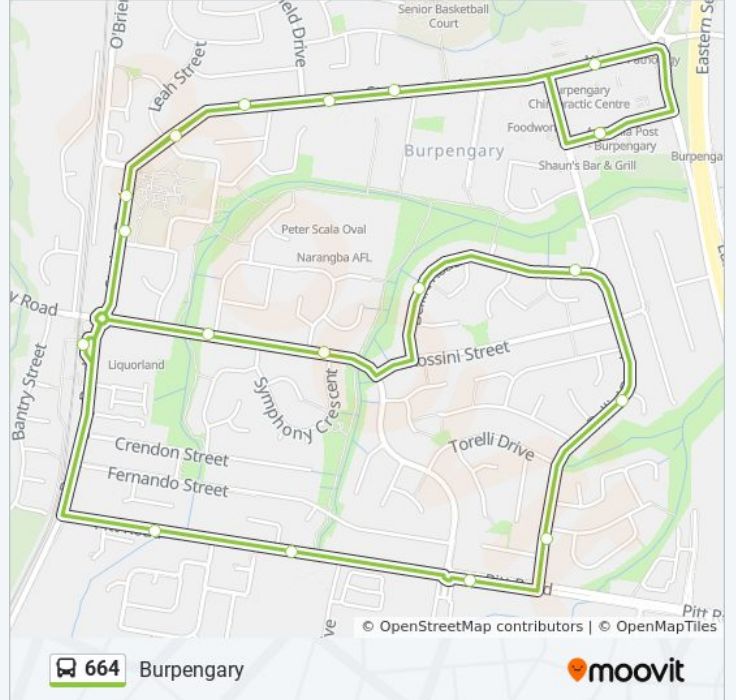

 664

Burpengary

Get The App

The 664 bus line Burpengary has one route. For regular weekdays, their operation hours are:

(1) Burpengary: 8:45 AM - 5:15 PM

Use the Moovit App to find the closest 664 bus station near you and find out when is the next 664 bus arriving.

## Direction: Burpengary

20 stops

[VIEW LINE SCHEDULE](#)

Burpengary Plaza  
Station Road at North Shore Drive  
Station Rd at Springfield Drive  
Station Rd Near George St  
Station Rd at Burpengary State School  
Burpengary Station  
Henderson Rd Near Findlay St  
Henderson Rd at Symphony Crescent  
Bellini Rd Near Weber Ct  
Bellini Rd Near Northshore Dr  
Bellini Rd Near Neri Place  
Bellini Rd Near Ravel St  
Pitt Rd Near Henderson Rd  
Pitt Rd at Claudia St  
Pitt Rd at Pendula Drive  
Burpengary Station  
Station Rd at Burpengary State School  
Station Rd Near Hewson St  
Station Rd Near David St  
Burpengary Plaza

## 664 bus Time Schedule

Burpengary Route Timetable:

Sunday	8:45 AM - 5:15 PM
Monday	Not Operational
Tuesday	6:18 AM - 7:18 PM
Wednesday	6:18 AM - 7:18 PM
Thursday	6:18 AM - 7:18 PM
Friday	8:45 AM - 5:15 PM
Saturday	8:45 AM - 5:15 PM

## 664 bus Info

**Direction:** Burpengary

**Stops:** 20

**Trip Duration:** 24 min

**Line Summary:**

664 bus time schedules and route maps are available in an offline PDF at [moovitapp.com](https://moovitapp.com). Use the [Moovit App](#) to see live bus times, train schedule or subway schedule, and step-by-step directions for all public transit in Brisbane.