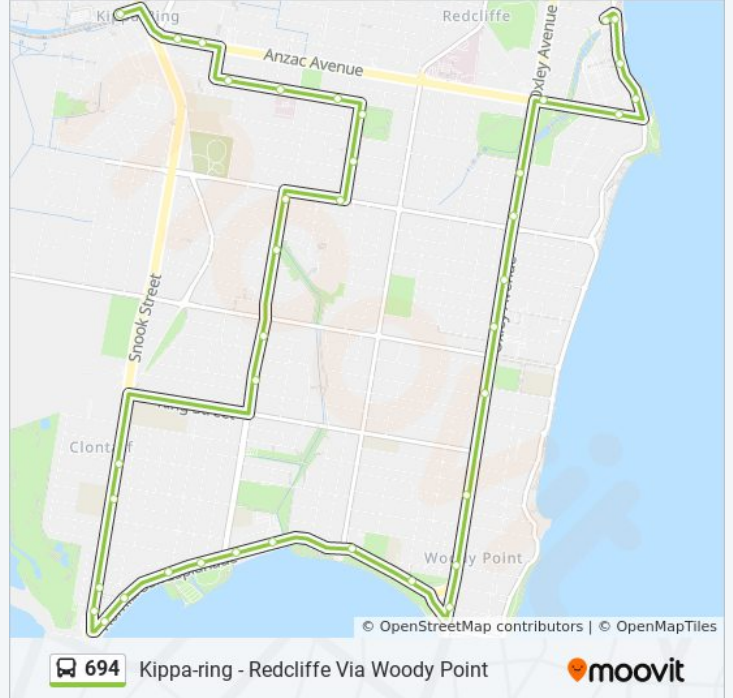

Elizabeth Ave Near Cornelius St

Elizabeth Ave Near Roland St

Elizabeth Ave Near Angus St

Hornibrook Esp at Clontarf Beach West

Hornibrook Esp at Clontarf Beach East

Hornibrook Esp at Pelican Park

Hornibrook Esp at Pelican Park Central

Hornibrook Esp at Pelican Park East

Hornibrook Esp at Bells Beach

Hornibrook Esp at Bramble Bay Bowls Club

Hornibrook Esp at Woody Point Park

Oxley Ave at Alfred Street

Oxley Ave at Annie Street

Oxley Ave at Westbrook Street

Oxley Ave at Langdon Park

Oxley Ave at Margate Shopping Centre

Oxley Ave at Mcculloch Avenue

Oxley Ave at Macdonnell Road

Oxley Ave at Jamieson Street

Anzac Ave at Museum And Historical Society

Anzac Ave at Sutton Street

Settlement Cove Lagoon

Charlish Park

Redcliffe Jetty

Humpybong Esplanade

694 bus time schedules and route maps are available in an offline PDF at moovitapp.com. Use the [Moovit App](#) to see live bus times, train schedule or subway schedule, and step-by-step directions for all public transit in Brisbane.

[About Moovit](#) · [MaaS Solutions](#) · [Supported Countries](#) · [Mooviter Community](#)

© 2024 Moovit - All Rights Reserved

Check Live Arrival Times