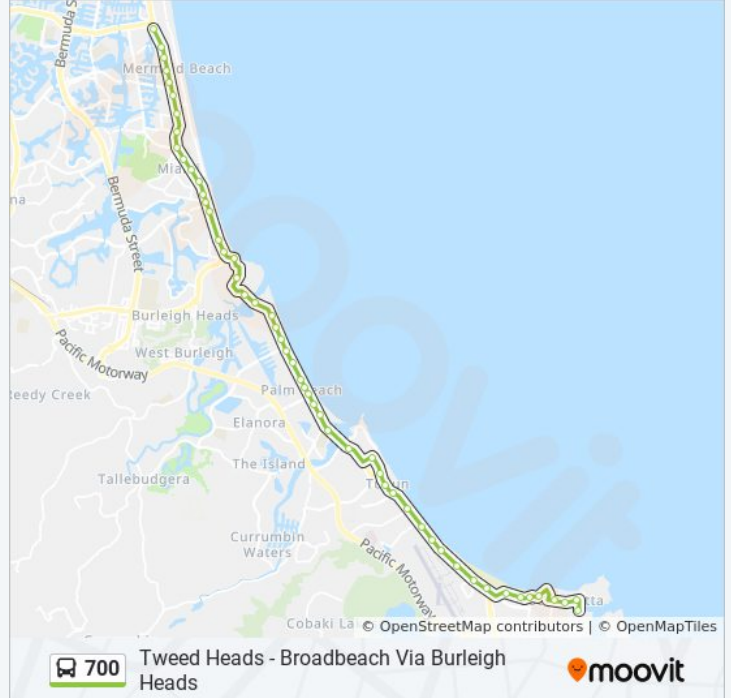

Burleigh Heads National Park

Tweed St at George Street

Burleigh Heads

Burleigh Heads Primary School

Gold Coast Hwy at Anzac Parade

Christine Avenue

Gold Coast Hwy at Miami Hotel

Gold Coast Hwy at Hythe Street

Gold Coast Hwy at Glenelg Avenue

Crescent Avenue Reopens 3rd June 2024

Broadbeach South Station

**Direction: GCUH Station**

65 stops

**700 bus Time Schedule**

GCUH Station Route Timetable:

Wharf St at Tweed Heads Closed 4 June - 15 July