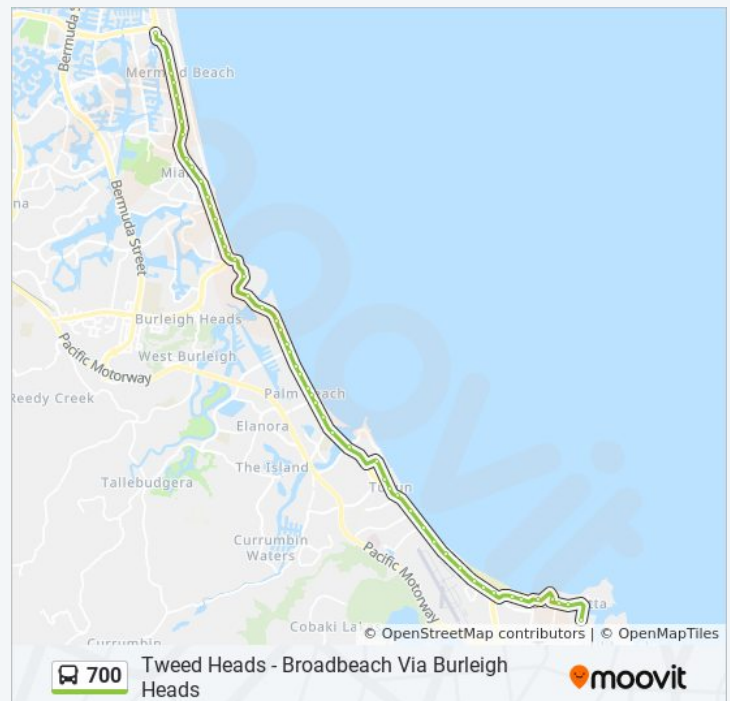

## 700 bus Time Schedule

Tweed Heads Route Timetable:

Sunday	00:03 - 23:48
Monday	00:03 - 23:48
Tuesday	00:03 - 23:48
Wednesday	00:03 - 23:48
Thursday	05:05 - 23:48
Friday	00:03 - 23:48
Saturday	00:03 - 23:48

## 700 bus Info

**Direction:** Tweed Heads

**Stops:** 67

**Trip Duration:** 45 min

**Line Summary:**

Gold Coast Hwy at Hythe Street

Gc Hwy at Miami Hotel Closed 7/8/23 -  
24/08/2024

Christine Avenue