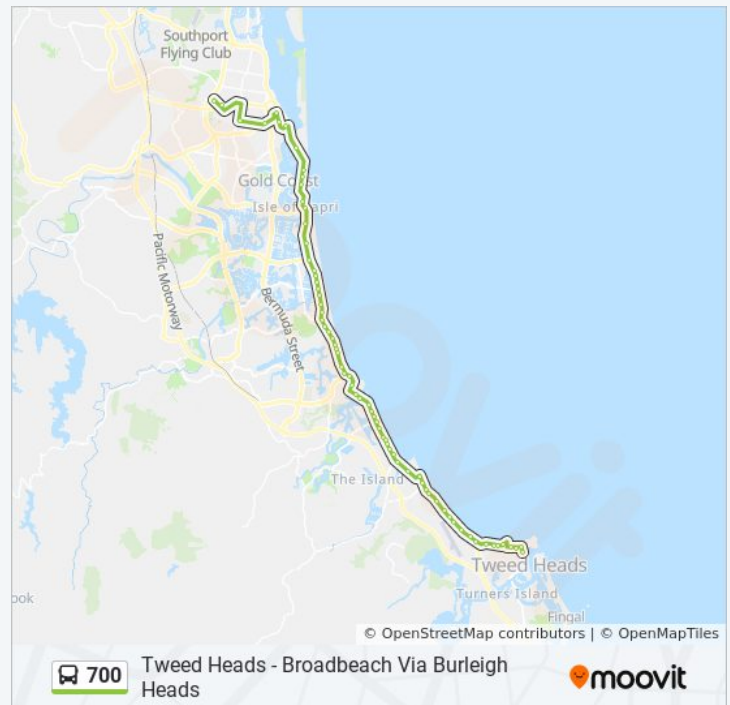

### 700 bus Info

**Direction:** GCUH Station

**Stops:** 65

**Trip Duration:** 58 min

**Line Summary:**

Twenty Seventh Avenue

Gold Coast Hwy at Tallebudgera Tourist Park

Burleigh Heads National Park

Tweed St at George Street

Burleigh Heads

Burleigh Heads Primary School

Gold Coast Hwy at Anzac Parade

Christine Avenue

Gold Coast Hwy at Miami Hotel

Gold Coast Hwy at Hythe Street

Gold Coast Hwy at Racq