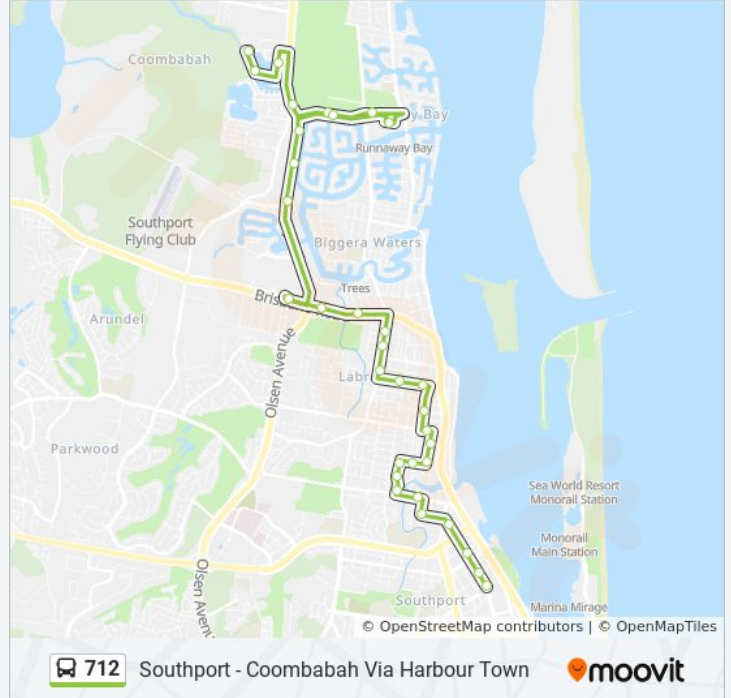

Imperial Pde Near Coral Ave

Muir St Near Grace Ave

Central St Near Proud St

Ahern St Near Bradford St

Ahern St Near Robert St

Robert St Near Muir St

Ernest St Near Robert St

Ernest St Near Walter St

Clayton St Near Musgrave Ave

Stevens St Near William St

Worendo St Near Walton St

Scarborough St Near High St

Scarborough St at Southport Transit Centre

Scarborough St at Marshall Lane

Southport Bus Station, Stop A

712 bus time schedules and route maps are available in an offline PDF at moovitapp.com. Use the [Moovit App](#) to see live bus times, train schedule or subway schedule, and step-by-step directions for all public transit in Brisbane.

[About Moovit](#) • [MaaS Solutions](#) • [Supported Countries](#) • [Mooviter Community](#)

© 2024 Moovit - All Rights Reserved

Check Live Arrival Times