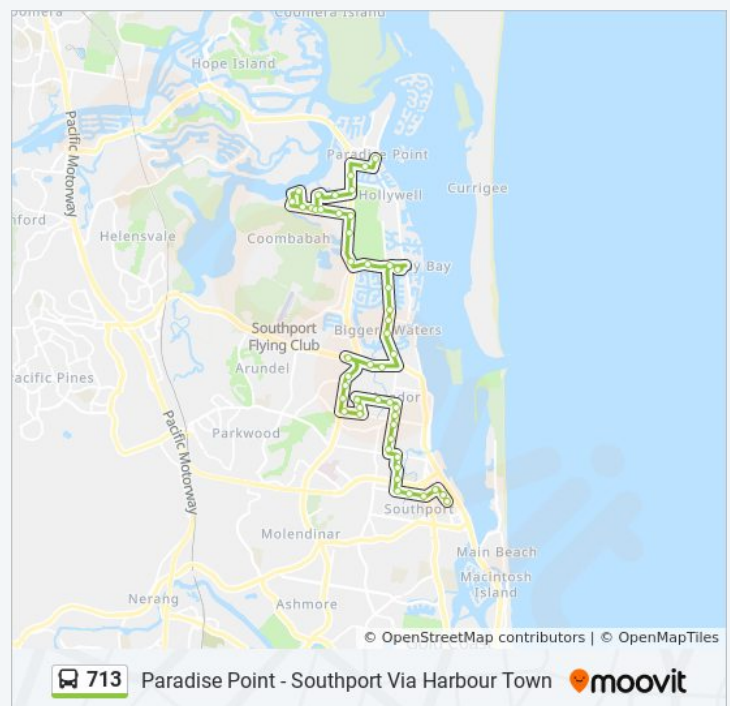

Morala Ave at Folkstone Place

Lae Dr at Morala Avenue

Runaway Bay Centre

Lae Dr at the Runaway Brace

Oxley Dr at Paradise Lake Resort

Oxley Dr at Crystal Reef Drive

Oxley Dr at Hansford Road

Hansford Rd Near Doreen Dr

Oxley Dr at Coombabah State Primary School

Oxley Dr at Daisy Elms Park

Matthew Flinders Dr at Magellan Avenue

Bayview St Near Falkinder Ave

50 stops

[VIEW LINE SCHEDULE](#)

- Bayview St Near Falkinder Ave
- Matthew Flinders Dr at Magellan Avenue
- Oxley Dr at Daisy Elms Park
- Oxley Dr at Coombabah State Primary School
- Brady Dr Near Burrendong Rd
- Argyll Ave Near Burrinjuck Drive
- Hansford Dr Near Sanctuary Ct
- Hansford Rd Near Citie Dr
- Myola Ct at Georgia Street
- Esplanade at Tarni St
- Hansford Rd Near Sanctuary Ct
- Hansford Rd at Numbat Ct
- Hansford Rd Near Doreen Dr
- Oxley Dr at Hansford Road
- Oxley Dr at Marsupial Drive
- Oxley Dr at Lae Drive
- Lae Dr at the Runaway Brace
- Lae Dr at Morala Avenue
- Runaway Bay Centre
- Morala Ave at Folkstone Place
- Morala Ave Near Broadwater St
- Morala Ave Near Ocean St
- Morala Ave Near Kropp St
- Hollywell Rd Near Parr St
- Labrador Park Shopping Centre
- Brisbane Rd at Treasure Island Caravan Park
- Harbour Town, Stop A
- Olsen Ave at Blanford Street
- Olsen Ave at Allied Drive
- Olsen Ave at Paul Sharratt Park
- Central St at Central Street Shops

Southport Route Timetable:

Sunday	6:45 AM - 9:05 PM
Monday	Not Operational
Tuesday	6:15 AM - 10:00 PM
Wednesday	6:15 AM - 10:00 PM
Thursday	6:15 AM - 10:00 PM
Friday	6:45 AM - 9:05 PM
Saturday	6:45 AM - 9:05 PM

713 bus Info

Direction: Southport

Stops: 50

Trip Duration: 51 min

Line Summary:

713

Paradise Point - Southport Via Harbour Town

moovit