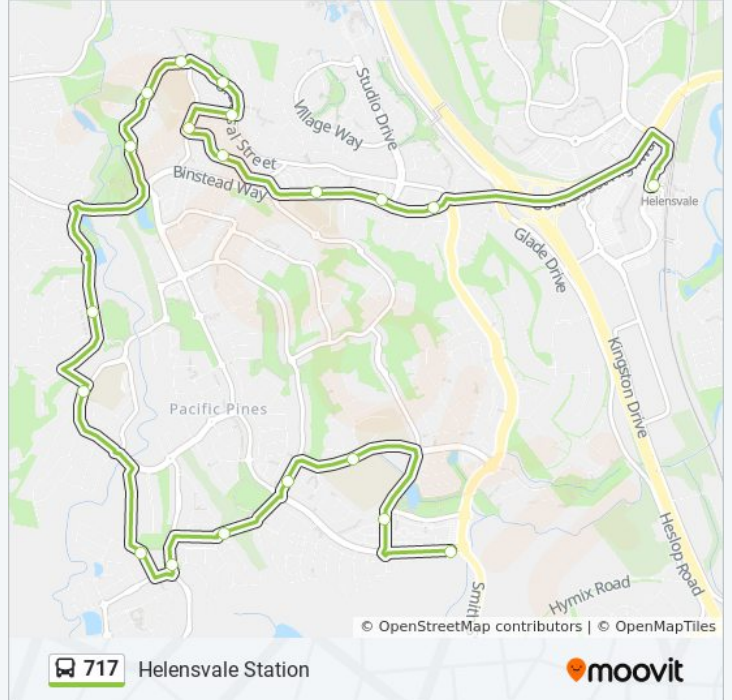

### Direction: Helensvale Station

20 stops

[VIEW LINE SCHEDULE](#)

- Pitcairn Way at Pacific Pines Town Centre
- Archipelago St Near Penrhyn St
- Santa Isobel Bvd Near Amanu Cr
- Santa Isobel Bvd Near Pitcairn Way
- Brockman Way Near Bowley St
- Harmsworth Rd Near Wunburra Ccl
- Mcauley Pde Near Diamantina Cct
- Mcauley Pde Near Matthews Dr
- Greenway Bvd Near Brissendon St
- Universal St Near Buchanan Ct
- Universal St Near Guy Lane
- Universal St Near Takahe St
- Universal St Near Crestridge Cr
- Pinehill Dr Near Universal St
- Pinevale Dr Near Palmerston Dr
- Palmerston Dr Near Laysan Cr
- Binstead Way at Jubilee Primary School
- Binstead Way at Studio Drive
- Binstead Way at Universal Street
- Helensvale Station

### 717 bus Info

**Direction:** Helensvale Station

**Stops:** 20

**Trip Duration:** 22 min

**Line Summary:**

## Direction: Pacific Pines

21 stops

[VIEW LINE SCHEDULE](#)

- Helensvale Stop F
- Town Centre Drive
- Binstead Way at Pacific Pines Boulevard
- Binstead Way at Studio Drive
- Binstead Way at Jubilee Primary School
- Palmerston Dr Near Maui Cr
- Pinevale Dr Near Hiva Ct
- Pinehill Dr Near Universal St
- Universal St Near Crestridge Cr
- Universal St Near Pinevale Dr
- Gaven Primary School
- Universal St Near Buchanan Ct
- Greenway Bvd Near Brissendon St
- Mcauley Pde Near Matthews Dr
- Mcauley Pde Near Diamantina Cct
- Harmsworth Rd Near Wunburra Ccl
- Brockman Way Near Bowley St
- Santa Isobel Bvd Near Pitcairn Way

## 717 bus Info

**Direction:** Pacific Pines

**Stops:** 21

**Trip Duration:** 23 min

**Line Summary:**

Santa Isobel Bvd Near Chatham Ave

Archipelago St Near Hotham Dr

Pitcairn Way at Pacific Pines Town Centre