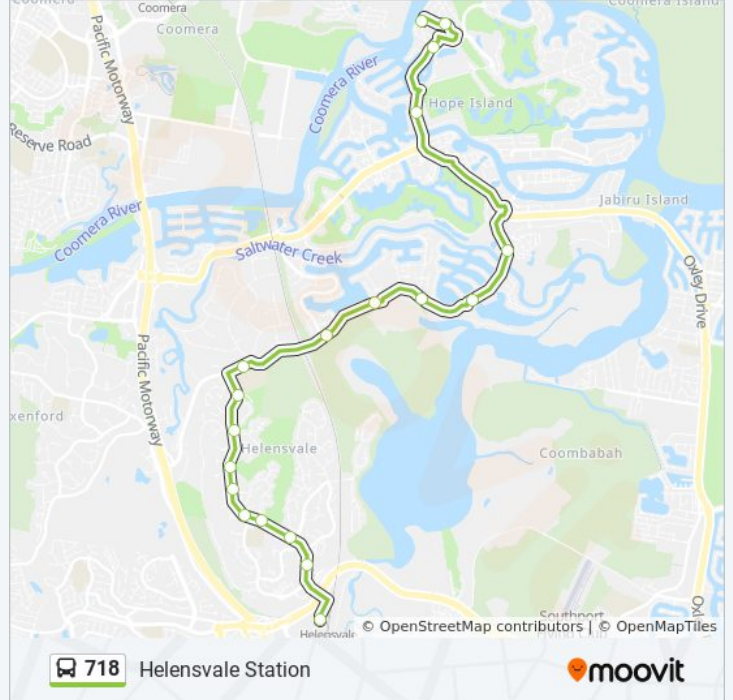

Use the Moovit App to find the closest 718 bus station near you and find out when is the next 718 bus arriving.

**Direction: Helensvale Station**

19 stops

[VIEW LINE SCHEDULE](#)

- Pinnaroo St Near Mungala St
- Akoonah St Near Mungala St
- Buddeh St Near Santa Barbara Rd
- Santa Barbara Rd at Marina Shopping Village
- Helensvale Rd at Saltwater Park
- Helensvale Rd at Sabrina Avenue
- Helensvale Rd at Calmwater Crescent
- Helensvale Road at Dalley Park Drive
- Helensvale Rd at Monterey Keys Drive
- Helensvale State High School
- Discovery Dr at Kingaroy Avenue
- Discovery Dr at Ashford Road
- Discovery Dr at Eugenia Reserve
- Discovery Dr at Hession Oval
- Discovery Dr at Lindfield Road Shops
- Helensvale State Primary School
- Discovery Dr at Ridgevale Drive
- Helensvale Community Centre
- Helensvale Station

**718 bus Info**

**Direction:** Helensvale Station

**Stops:** 19

**Trip Duration:** 18 min

**Line Summary:**

## Direction: Hope Island

20 stops

[VIEW LINE SCHEDULE](#)

- Helensvale Stop B
- Town Centre Drive
- Helensvale Community Centre
- Discovery Dr at Ridgevale Drive
- Discovery Dr at Helensvale Primary School
- Discovery Dr at Lindfield Road Shops
- Discovery Dr at Hession Oval
- Discovery Dr at Eugenia Reserve
- Discovery Dr at Ashford Road
- Discovery Dr at Kingaroy Avenue
- Helensvale State High School
- Helensvale Rd at Monterey Keys Drive
- Helensvale Rd at Dalley Park Dr
- Helensvale Rd at Calmwater Crescent
- Helensvale Rd at Sabrina Avenue
- Helensvale Rd at Saltwater Park
- Santa Barbara Rd at Marina Shopping Village
- Santa Barbara Rd Near Chindrina St