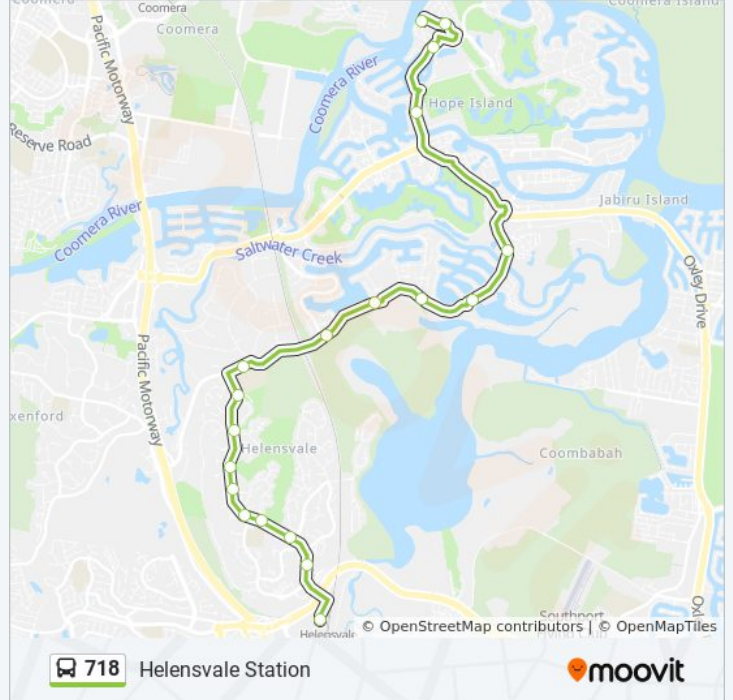

### Direction: Helensvale Station

19 stops

[VIEW LINE SCHEDULE](#)

- Pinnaroo St Near Mungala St
- Akoonah St Near Mungala St
- Buddeh St Near Santa Barbara Rd
- Santa Barbara Rd at Marina Shopping Village
- Helensvale Rd at Saltwater Park
- Helensvale Rd at Sabrina Avenue
- Helensvale Rd at Calmwater Crescent
- Helensvale Road at Dalley Park Drive
- Helensvale Rd at Monterey Keys Drive
- Helensvale State High School
- Discovery Dr at Kingaroy Avenue
- Discovery Dr at Ashford Road
- Discovery Dr at Eugenia Reserve
- Discovery Dr at Hession Oval
- Discovery Dr at Lindfield Road Shops
- Helensvale State Primary School
- Discovery Dr at Ridgevale Drive
- Helensvale Community Centre
- Helensvale Station

### 718 bus Info

**Direction:** Helensvale Station

**Stops:** 19

**Trip Duration:** 18 min

**Line Summary:**

## Direction: Hope Island

20 stops

[VIEW LINE SCHEDULE](#)

- Helensvale Stop B
- Town Centre Drive
- Helensvale Community Centre
- Discovery Dr at Ridgevale Drive
- Discovery Dr at Helensvale Primary School
- Discovery Dr at Lindfield Road Shops
- Discovery Dr at Hession Oval
- Discovery Dr at Eugenia Reserve
- Discovery Dr at Ashford Road
- Discovery Dr at Kingaroy Avenue
- Helensvale State High School
- Helensvale Rd at Monterey Keys Drive
- Helensvale Rd at Dalley Park Dr
- Helensvale Rd at Calmwater Crescent
- Helensvale Rd at Sabrina Avenue
- Helensvale Rd at Saltwater Park
- Santa Barbara Rd at Marina Shopping Village
- Santa Barbara Rd Near Chindrina St

## 718 bus Info

**Direction:** Hope Island

**Stops:** 20

**Trip Duration:** 19 min

**Line Summary:**

Akoonah St Near Eingana St

Pinnaroo St Near Mungala St

718 bus time schedules and route maps are available in an offline PDF at [moovitapp.com](https://moovitapp.com). Use the [Moovit App](#) to see live bus times, train schedule or subway schedule, and step-by-step directions for all public transit in Brisbane.