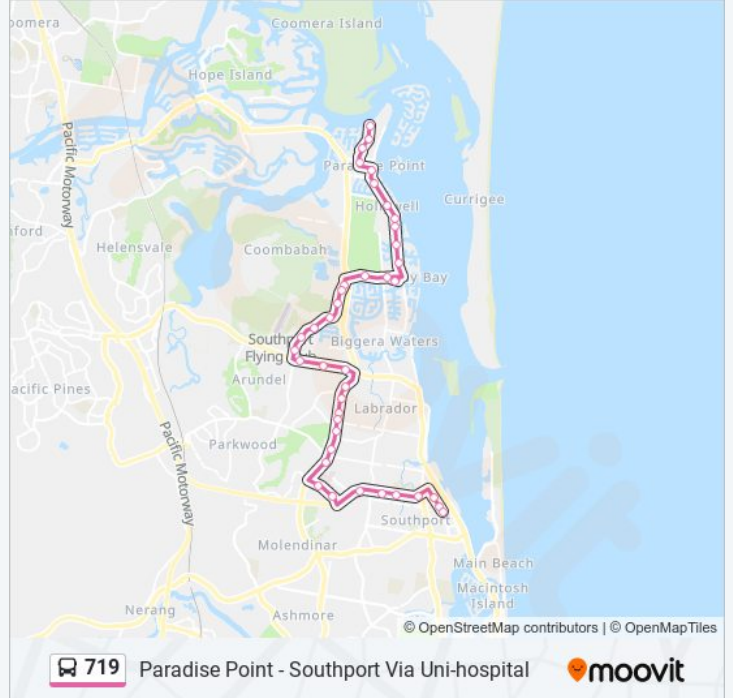

Pine Ridge Rd at Sage Court

Pine Ridge Rd at Sidney Nolan Drive

Lae Dr at the Runaway Brace

Lae Dr at Morala Avenue

Runaway Bay Centre

Bayview St at St Francis Xavier Catholic School

Bayview St at Karema Crescent

Bayview St at Runaway Bay Marina

Bayview St Near Salvia St

Bayview St at Columbus Drive

Bayview St Near Sapphire St

Bayview St Near Falkinder Ave

Paradise Pde Near Sunbird Ave

Paradise Pde Near Nankeen Ave

Paradise Pde Near Mallard Ave

Paradise Pde at Donald Avenue

Direction: Southport

38 stops

[VIEW LINE SCHEDULE](#)

Paradise Pde at Donald Avenue

Paradise Pde Near Mallard Ave

Paradise Pde Near Nankeen Ave

Paradise Pde at Sunbird Avenue

Bayview St Near Falkinder Ave

Bayview St at Sapphire Street

Bayview St at Columbus Drive

Bayview St at Jasmine Avenue

Bayview St at Runaway Bay Marina

Bayview St at Cassia Street

719 bus Time Schedule

Southport Route Timetable: