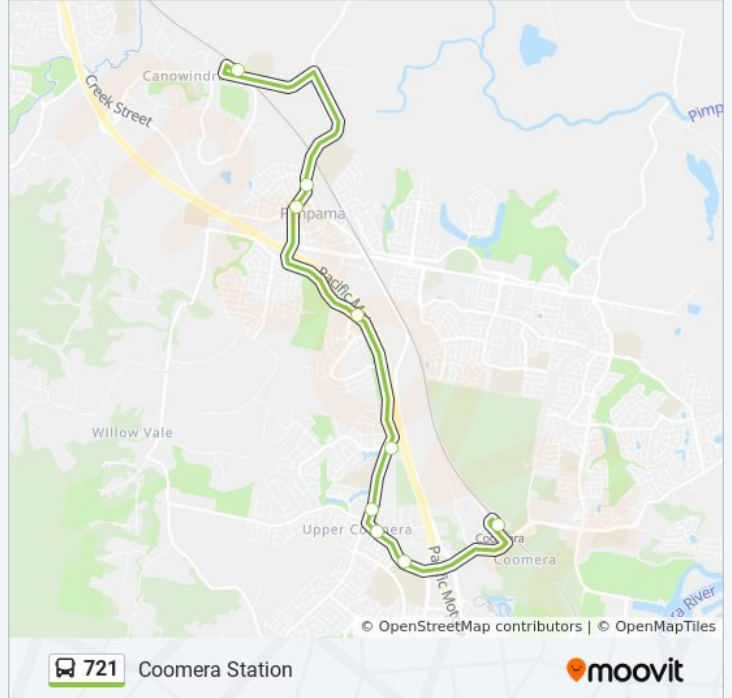

## Direction: Coomera Station

9 stops

[VIEW LINE SCHEDULE](#)

Ormeau Station

Pimpama Jacobs Well Rd at Pimpama City

Depot Rd Near Pimpama Jacobs Well Rd

Rifle Range Rd at the Heights Boulevard

Old Coach Rd Near Coomera Springs Bvd

## 721 bus Time Schedule

Coomera Station Route Timetable:

Sunday	07:32 - 18:32
Monday	Not Operational
Tuesday	06:02 - 19:02
Wednesday	06:02 - 19:02
Thursday	06:02 - 19:02
Friday	06:02 - 19:02
Saturday	07:32 - 18:32

## 721 bus Info

**Direction:** Coomera Station

**Stops:** 9

**Trip Duration:** 18 min

**Line Summary:**

**Direction: Ormeau Station**

9 stops

[VIEW LINE SCHEDULE](#)

- Coomera Station, Stop D
- Days Rd at Coomera Anglican College
- Days Rd at City Centre Drive
- Old Coach Rd at Days Road
- Old Coach Rd Near Coomera Springs Bvd
- Rifle Range Rd at the Heights Boulevard
- Depot Rd Near Pimpama Jacobs Well Rd
- Pimpama Jacobs Well Rd at Pimpama City
- Ormeau Station