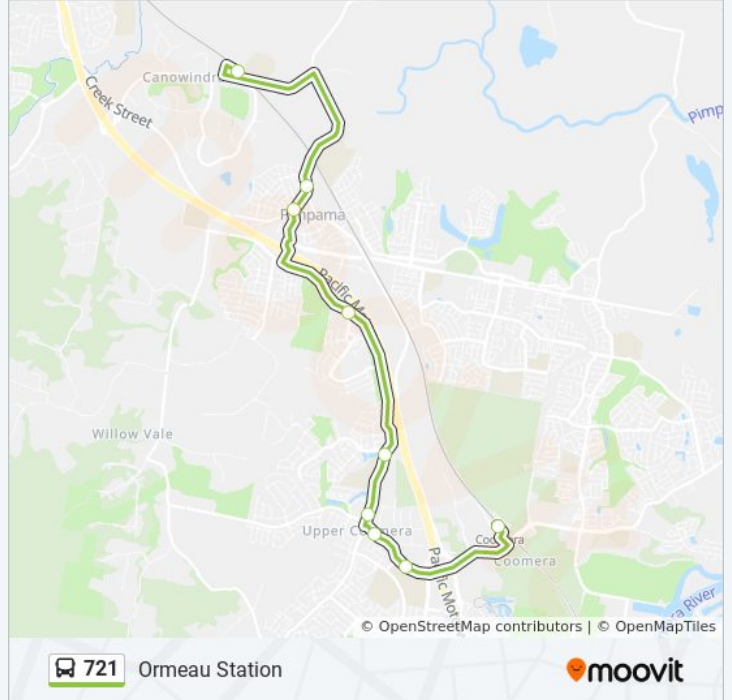

## 721 bus Info

**Direction:** Coomera Station

**Stops:** 9

**Trip Duration:** 18 min

**Line Summary:**

**Direction: Ormeau Station**

9 stops

[VIEW LINE SCHEDULE](#)

- Coomera Station, Stop D
- Days Rd at Coomera Anglican College
- Days Rd at City Centre Drive
- Old Coach Rd at Days Road
- Old Coach Rd Near Coomera Springs Bvd
- Rifle Range Rd at the Heights Boulevard
- Depot Rd Near Pimpama Jacobs Well Rd
- Pimpama Jacobs Well Rd at Pimpama City
- Ormeau Station

**721 bus Time Schedule**

Ormeau Station Route Timetable:

Sunday	07:07 - 18:07
Monday	Not Operational
Tuesday	06:07 - 19:07
Wednesday	06:07 - 19:07
Thursday	06:07 - 19:07
Friday	06:07 - 19:07
Saturday	07:07 - 18:07

**721 bus Info**

**Direction:** Ormeau Station

**Stops:** 9

**Trip Duration:** 18 min

**Line Summary:**

721 bus time schedules and route maps are available in an offline PDF at [moovitapp.com](https://moovitapp.com). Use the [Moovit App](#) to see live bus times, train schedule or subway schedule, and step-by-step directions for all public transit in Brisbane.