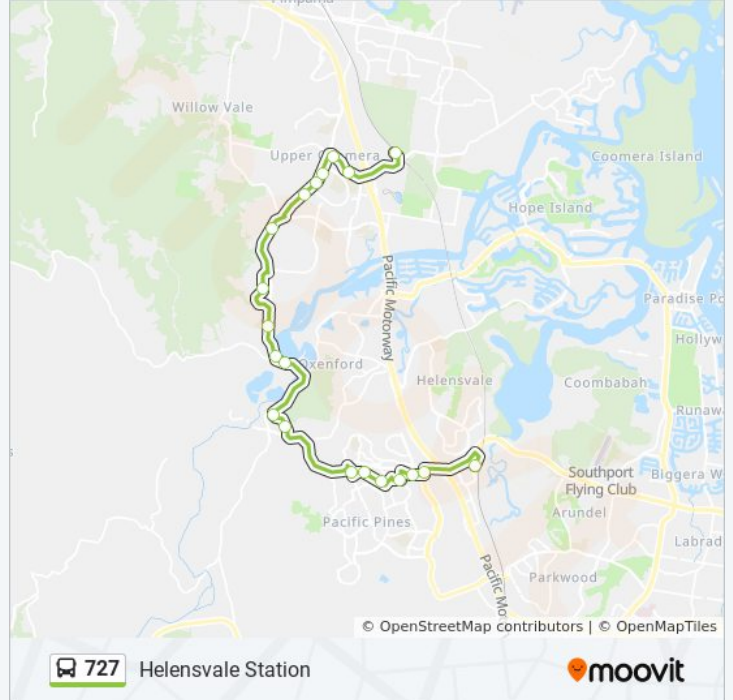

### Direction: Coomera Station

20 stops

[VIEW LINE SCHEDULE](#)

- Helensvale Stop F
- Town Centre Drive
- Capricorn Dr Near Windward Rise
- Mitaro Rise Near Manra Way
- Victoria Dr Near Buffalo Cr
- Victoria Dr Near Hawker St
- Pitcairn Way Near Norris St
- Cobb And Co Dr Near Bahkeeta St
- Cobb And Co Dr Near Appollo PI
- Tamborine Oxenford Rd Near Charlies Xing Rd
- Reserve Rd Near Jemima PI
- Reserve Rd Near Amelia St
- Rose Valley Dr at Lysterfield Rise
- Reserve Rd Near Lawson St
- Old Coach Rd at Low Drive
- Old Coach Rd Near Billinghamurst Cr
- Old Coach Rd Near Billinghamurst Cr
- Days Rd at City Centre Drive
- Days Rd at Coomera Anglican College
- Coomera Station

### 727 bus Info

**Direction:** Coomera Station

**Stops:** 20

**Trip Duration:** 34 min

**Line Summary:**

### Direction: Helensvale Station

20 stops

[VIEW LINE SCHEDULE](#)

- Coomera Station, Stop D
- Days Rd at Coomera Anglican College
- Days Rd at City Centre Drive
- Old Coach Rd Near Billingham Cr
- Old Coach Rd Near Billingham Cr
- Old Coach Rd at Low Drive
- Reserve Rd Near Lawson St
- Rose Valley Dr at Lysterfield Rise
- Reserve Rd Near Herbert St
- Reserve Rd at Upper Coomera Village
- Tamborine Oxenford Rd Near Charlies Xing Rd
- Cobb And Co Dr Near Appollo Pl
- Cobb And Co Dr Near Bahkeeta St
- Pitcairn Way Near Norris St
- Victoria Dr Near Hawker St
- Victoria Dr Near Feathertop Cr
- Manra Way Near Mitaro Rise
- Capricorn Dr Near Windward Rise

### 727 bus Info

**Direction:** Helensvale Station

**Stops:** 20

**Trip Duration:** 35 min

**Line Summary:**

Pacific Pines Bvd Near Capricorn Dr

Helensvale Station

727 bus time schedules and route maps are available in an offline PDF at [moovitapp.com](https://moovitapp.com). Use the [Moovit App](#) to see live bus times, train schedule or subway schedule, and step-by-step directions for all public transit in Brisbane.