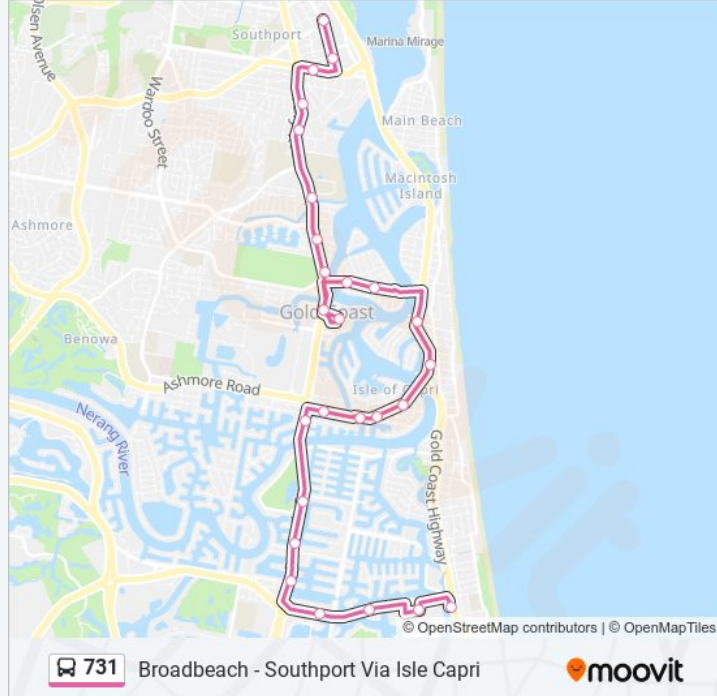

 731

Broadbeach - Southport Via Isle Capri

Get The App

The 731 bus line (Broadbeach - Southport Via Isle Capri) has 2 routes. For regular weekdays, their operation hours are: (1) Broadbeach South Station: 07:23 - 18:23(2) Southport: 06:00 - 18:00
Use the Moovit App to find the closest 731 bus station near you and find out when is the next 731 bus arriving.

731 bus Info

Direction: Broadbeach South Station

Stops: 26

Trip Duration: 38 min

Line Summary:

Nerang Broadbeach Rd at Lakes Esp

Nerang Broadbeach Rd at Rawle Court

Pacific Fair, Stop B

Broadbeach South Station

Direction: Southport

27 stops

[VIEW LINE SCHEDULE](#)

Broadbeach South Station, Stop D

Pacific Fair, Stop A

Nerang Broadbeach Rd at Rawle Court

Nerang Broadbeach Rd at Lakes Esp

Remembrance Dr at Markwell Avenue

Remembrance Dr at Bruce Bishop Car Park

Surfers Paradise

Thomas Dr Near Burra St

Thomas Dr Near Anembo St

Home Of the Arts (Hota)

731 bus Time Schedule

Southport Route Timetable: