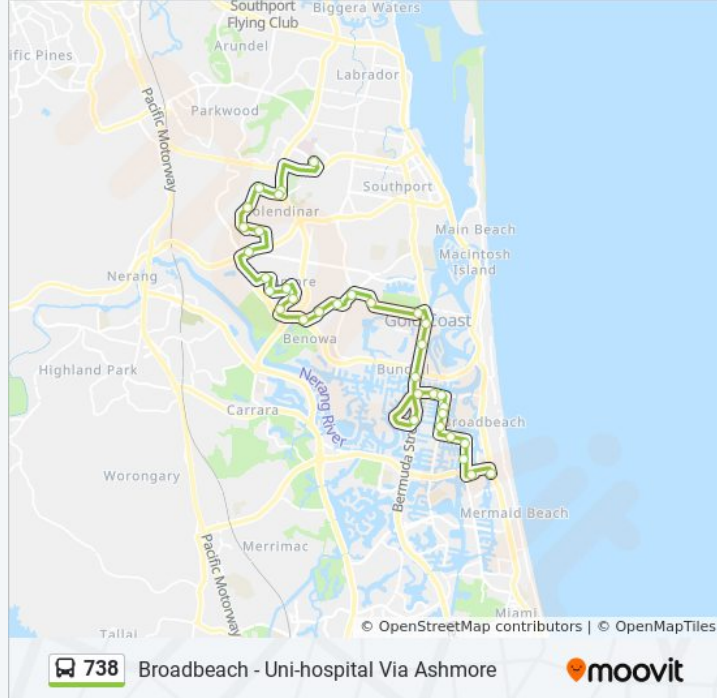

Use the Moovit App to find the closest 738 bus station near you and find out when is the next 738 bus arriving.

Direction: Broadbeach South Station

32 stops

[VIEW LINE SCHEDULE](#)

- Griffith University, Platform 4
- Crestwood Dr at Crestwood Plaza
- Crestwood Dr at Watergum Parade
- Breakspear Rd at Mahogany Hill Park
- Macquarie Ave at Lachlan Avenue
- Mitchell Ave Near Sturt St
- Southport Nerang Rd at Ashmore Road
- Girral Ave Near Tibor Ct
- Numeralla Ave Near Yarran Dr
- Numeralla Ave Near Maloo PI
- Warrungen Way Near Merrina Dr
- Warrungen Way Near Mowla Drive
- Ashmore Rd at Boree Street
- Heeb St at the Crescent
- Heeb St at Gold Coast Tafe Ashmore
- Benowa Rd at Sapium Road
- Slatyer Ave at Bronberg Plaza
- Slatyer Ave at Ferry Road
- Bundall Rd at City Of Gold Coast
- Bundall Rd at Pisa Court
- Bundall Rd at Sorrento Shopping Village

738 bus Info

Direction: GCUH Station

Stops: 34

Trip Duration: 49 min

Line Summary:

Heeb St at Gold Coast Tafe Ashmore

Heeb St at the Crescent

Ashmore Rd at Boree Street

Warrungen Way Near Mowla Dr

Warrungen Way Near Yangoora Cr

Numeralla Ave Near Talofa St

Numeralla Ave Near Yarran Dr

Girral Ave Near Tibor Ct

Southport Nerang Rd at Ashmore Road

Mitchell Ave at Coachwood Drive

Macquarie Ave at Lachlan Avenue

Breakspear Rd at Mahogany Hill Park

Crestwood Dr at Watergum Parade

Crestwood Dr at Crestwood Plaza

Olsen Ave at Crestwood Plaza

Griffith University, Platform 3

738 bus time schedules and route maps are available in an offline PDF at moovitapp.com. Use the [Moovit App](#) to see live bus times, train schedule or subway schedule, and step-by-step directions for all public transit in Brisbane.