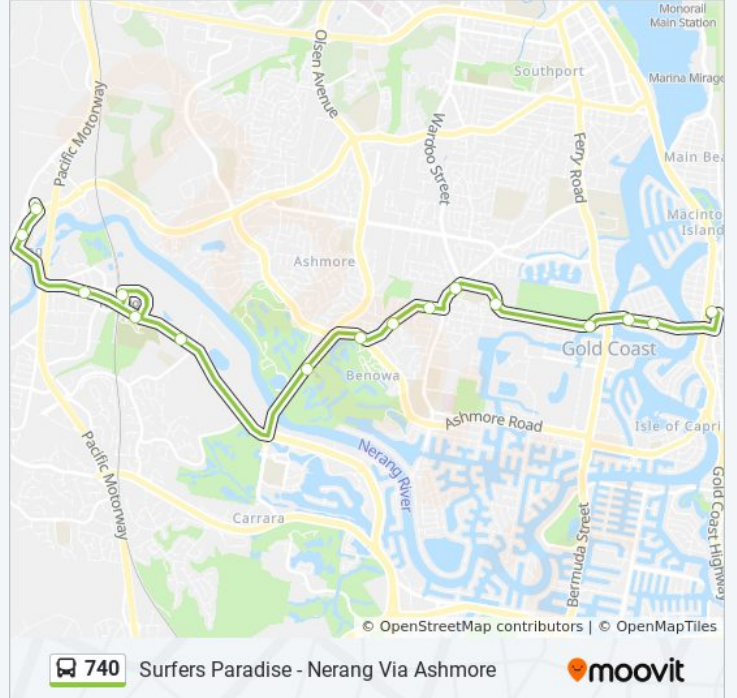

### Direction: Nerang

16 stops

[VIEW LINE SCHEDULE](#)

Surfers Paradise, Cypress Ave  
Thomas Dr Near Burra St  
Thomas Dr Near Anembo St  
Slatyer Ave at Corporate Court  
Slatyer Ave at Bronberg Plaza  
Benowa Rd at Sapium Road  
Heeb St at Gold Coast Tafe Ashmore  
Heeb St at the Crescent  
Ashmore Rd at Boree Street  
Ross St at Royal Pines  
Nerang Broadbeach Rd at Lakeview Drive  
Nerang Station, Stop E  
Nerang Broadbeach Rd at Allambe Gardens  
Nerang Broadbeach Rd at Paradise Street  
Price St at Nerang State School  
Nerang Bicentennial Centre

### 740 bus Info

**Direction:** Nerang

**Stops:** 16

**Trip Duration:** 30 min

**Line Summary:**

### Direction: Nerang Station

12 stops

[VIEW LINE SCHEDULE](#)

- Surfers Paradise, Cypress Ave
- Thomas Dr Near Burra St
- Thomas Dr Near Anembo St
- Slatyer Ave at Corporate Court
- Slatyer Ave at Bronberg Plaza
- Benowa Rd at Sapium Road
- Heeb St at Gold Coast Tafe Ashmore
- Heeb St at the Crescent
- Ashmore Rd at Boree Street
- Ross St at Royal Pines
- Nerang Broadbeach Rd at Lakeview Drive
- Nerang Station

### Direction: Surfers Paradise

15 stops

[VIEW LINE SCHEDULE](#)

- Nerang Bicentennial Centre
- Price St at Nerang State School
- Nerang Broadbeach Rd at Paradise Street
- Nerang Station, Stop A
- Nerang Broadbeach Rd at Lakeview Drive
- Ross St at Royal Pines
- Ashmore Rd at Boree Street
- Heeb St at the Crescent
- Heeb St at Gold Coast Tafe Ashmore
- Benowa Rd at Sapium Road
- Slatyer Ave at Bronberg Plaza
- Slatyer Ave at Ferry Road
- Thomas Dr Near Anembo St
- Thomas Dr Near Parnoo St
- Surfers Paradise, Cypress Ave