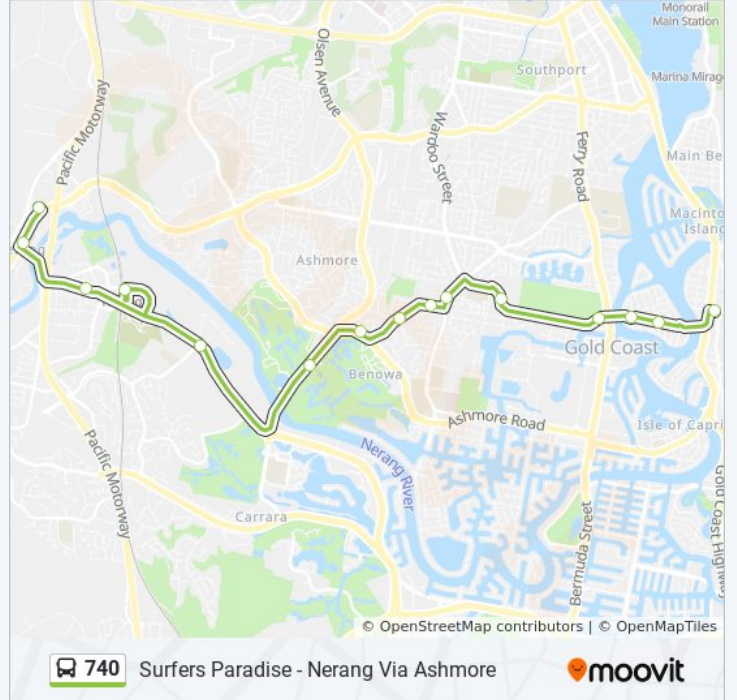

740 bus time schedules and route maps are available in an offline PDF at moovitapp.com. Use the [Moovit App](#) to see live bus times, train schedule or subway schedule, and step-by-step directions for all public transit in Brisbane.

[About Moovit](#) • [MaaS Solutions](#) • [Supported Countries](#) • [Mooviter Community](#)

© 2024 Moovit - All Rights Reserved

Check Live Arrival Times