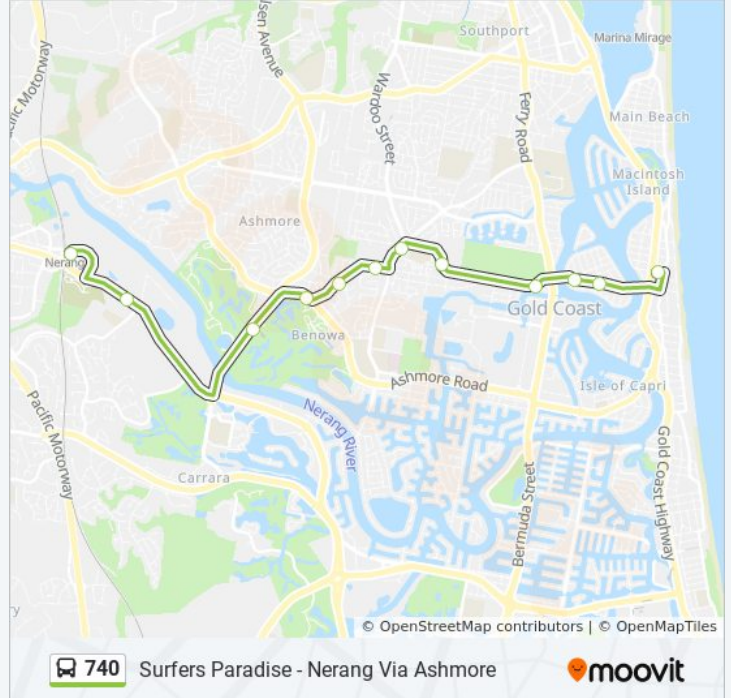

### Direction: Nerang

16 stops

[VIEW LINE SCHEDULE](#)

Surfers Paradise, Cypress Ave  
Thomas Dr Near Burra St  
Thomas Dr Near Anembo St  
Slatyer Ave at Corporate Court  
Slatyer Ave at Bronberg Plaza  
Benowa Rd at Sapium Road  
Heeb St at Gold Coast Tafe Ashmore  
Heeb St at the Crescent  
Ashmore Rd at Boree Street  
Ross St at Royal Pines  
Nerang Broadbeach Rd at Lakeview Drive  
Nerang Station, Stop E  
Nerang Broadbeach Rd at Allambe Gardens  
Nerang Broadbeach Rd at Paradise Street  
Price St at Nerang State School  
Nerang Bicentennial Centre

### Direction: Nerang Station

12 stops

[VIEW LINE SCHEDULE](#)

- Surfers Paradise, Cypress Ave
- Thomas Dr Near Burra St
- Thomas Dr Near Anembo St
- Slatyer Ave at Corporate Court
- Slatyer Ave at Bronberg Plaza
- Benowa Rd at Sapium Road
- Heeb St at Gold Coast Tafe Ashmore
- Heeb St at the Crescent
- Ashmore Rd at Boree Street
- Ross St at Royal Pines
- Nerang Broadbeach Rd at Lakeview Drive
- Nerang Station

### 740 bus Info

**Direction:** Nerang Station

**Stops:** 12

**Trip Duration:** 20 min

**Line Summary:**

### Direction: Surfers Paradise

15 stops

[VIEW LINE SCHEDULE](#)

- Nerang Bicentennial Centre
- Price St at Nerang State School
- Nerang Broadbeach Rd at Paradise Street
- Nerang Station, Stop A
- Nerang Broadbeach Rd at Lakeview Drive
- Ross St at Royal Pines
- Ashmore Rd at Boree Street
- Heeb St at the Crescent
- Heeb St at Gold Coast Tafe Ashmore
- Benowa Rd at Sapium Road
- Slatyer Ave at Bronberg Plaza
- Slatyer Ave at Ferry Road
- Thomas Dr Near Anembo St
- Thomas Dr Near Parnoo St
- Surfers Paradise, Cypress Ave