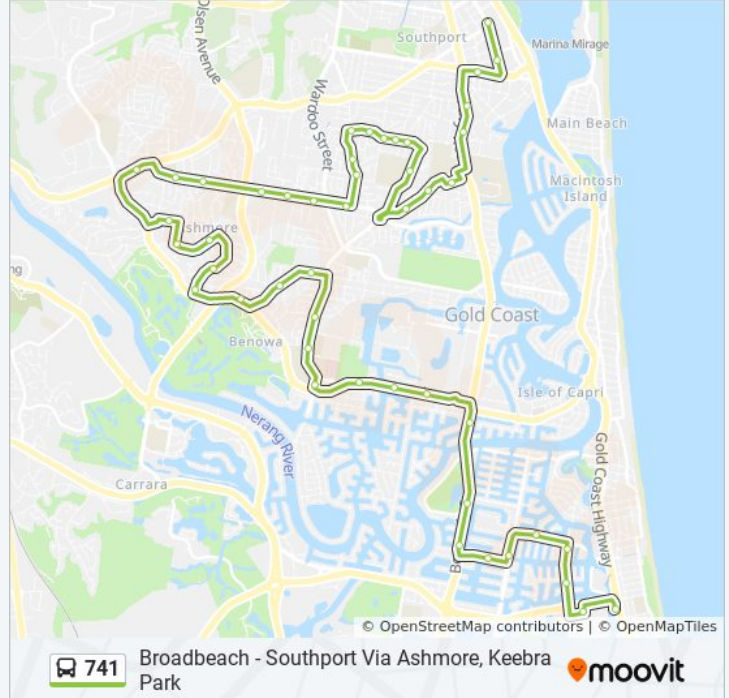

Benowa Rd at St Kevins Catholic Primary

Benowa Rd at Benowa Gardens

Ashmore Rd at Sir Bruce Small Park

Ashmore Road Commercial Precinct

Ashmore Rd at Campbell Street

Bundall Rd at Sorrento Shopping Village

Bermuda St at Albert Park

Bermuda St at Rudd Street

Rudd St at Rosemont Avenue

Rio Vista Bvd at Rudd Street

Te Peters Dr at Andrea Avenue

Sunshine Bvd at Sonder Street

Sunshine Bvd at Merrimac Boulevard

Pacific Fair, Stop B

Broadbeach South Station

Direction: Southport

49 stops

[VIEW LINE SCHEDULE](#)

Broadbeach South Station, Stop D

Pacific Fair, Stop A

Sunshine Bvd at Merrimac Boulevard

741 bus Time Schedule

Southport Route Timetable:

Sunday	07:11 - 17:11
Monday	06:15 - 20:15
Tuesday	06:15 - 20:15
Wednesday	06:15 - 20:15
Thursday	06:15 - 20:15

Sunshine Bvd at Sonder Street

Te Peters Dr at Summerland Key

Rio Vista Bvd at Rudd Street