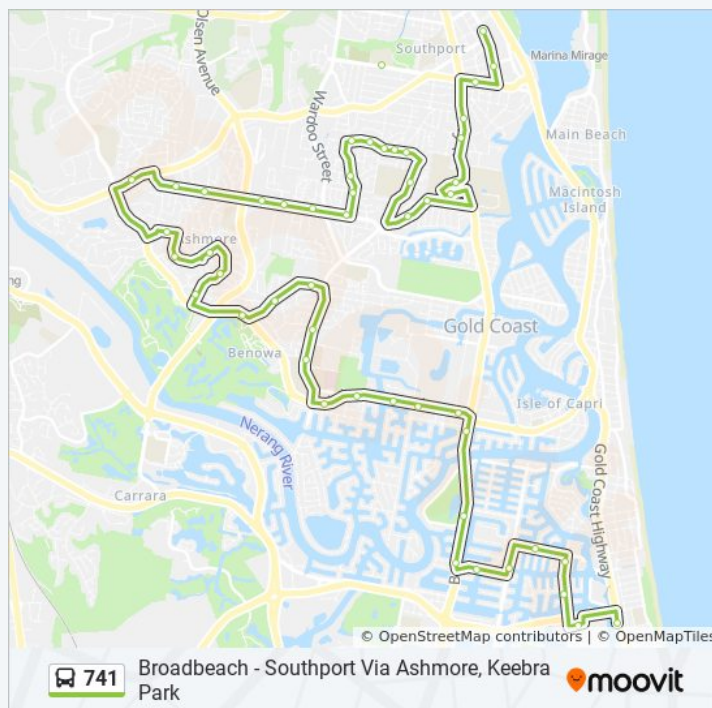

06:15 - 20:15

Saturday

07:11 - 17:11

741 bus Info

Direction: Southport

Stops: 49

Trip Duration: 62 min

Line Summary:

Shirley St Near Caroline Ave

Shirley St Near Melinda St

Ridgeway Ave Near Gayle St

Benowa Rd at Golden Crescent

Benowa Rd at Drury Avenue

Centro Southport

Benowa Rd at Centro Southport

Ferry Rd at Harvest Court