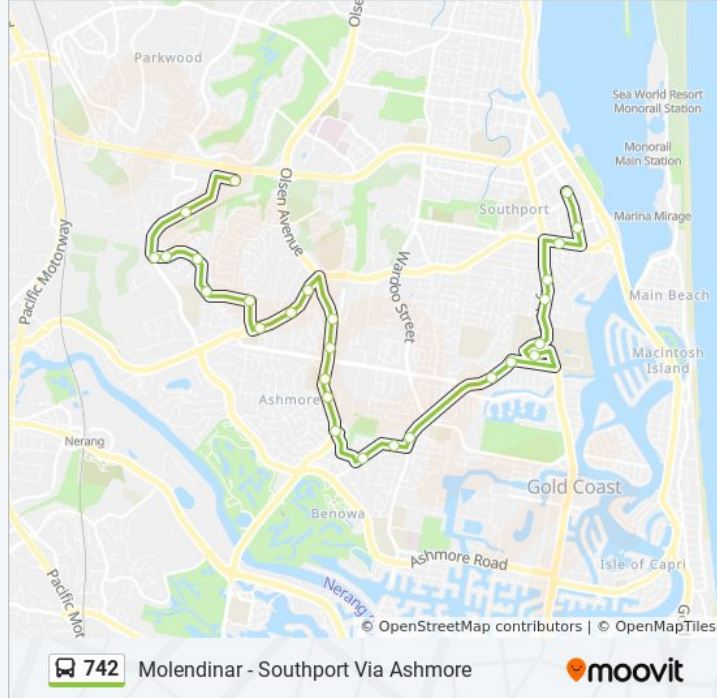

Production Ave Near Mercantile Ct Hail 'N' Ride

Direction: Southport

27 stops

[VIEW LINE SCHEDULE](#)

Production Ave Near Mercantile Ct Hail 'N' Ride

Activity Cres at Production Avenue

Macquarie Ave Near Ashmore Rd Hail 'N' Ride

Macquarie Ave Near Watford Cr Hail 'N' Ride

Macquarie Ave Near Breakspear Rd Hail 'N' Ride

Macquarie Ave at Lachlan Avenue

Mitchell Ave Near Sturt St

Trinity Lutheran School

Southport Nerang Rd at Industrial Avenue

742 bus Info

Direction: Southport

Stops: 27

Trip Duration: 32 min

Line Summary:

Benowa Rd at Golden Crescent

Benowa Rd at Drury Avenue

Centro Southport

Benowa Rd at Centro Southport

Ferry Rd at Harvest Court

Ferry Rd at Minnie Street

Queen St at Garden Street

Scarborough St at White Street

Southport Bus Station, Stop B

742 bus time schedules and route maps are available in an offline PDF at moovitapp.com. Use the [Moovit App](#) to see live bus times, train schedule or subway schedule, and step-by-step directions for all public transit in Brisbane.