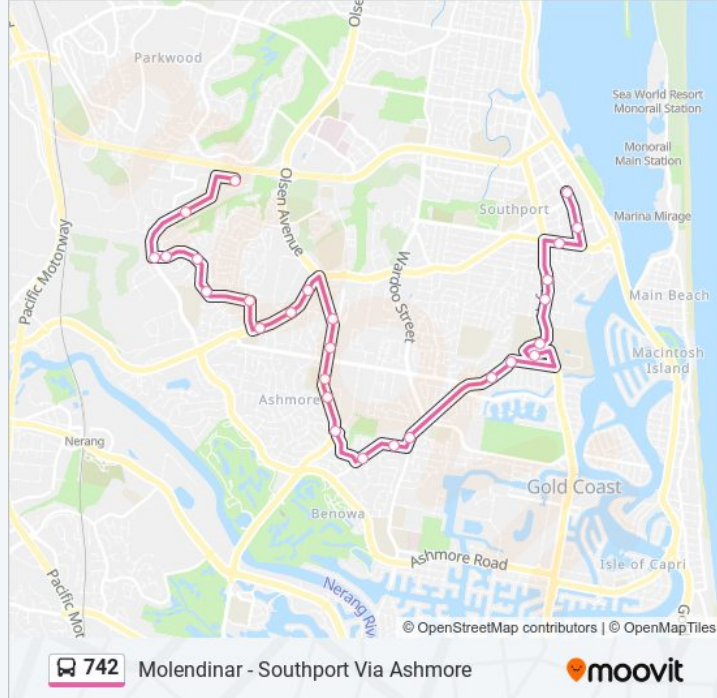

Production Ave Near Mercantile Ct Hail 'N' Ride

Direction: Southport

27 stops

[VIEW LINE SCHEDULE](#)

Production Ave Near Mercantile Ct Hail 'N' Ride

Activity Cres at Production Avenue

Macquarie Ave Near Ashmore Rd Hail 'N' Ride

Macquarie Ave Near Watford Cr Hail 'N' Ride

Macquarie Ave Near Breakspear Rd Hail 'N' Ride

Macquarie Ave at Lachlan Avenue

Mitchell Ave Near Sturt St

Trinity Lutheran School

Southport Nerang Rd at Industrial Avenue

742 bus Info

Direction: Southport

Stops: 27

Trip Duration: 32 min

Line Summary:

Benowa Rd at Golden Crescent

Benowa Rd at Drury Avenue

Centro Southport

Benowa Rd at Centro Southport

Ferry Rd at Harvest Court

Ferry Rd at Minnie Street

Queen St at Garden Street

Scarborough St at White Street

Southport Bus Station, Stop B

742 bus time schedules and route maps are available in an offline PDF at moovitapp.com. Use the [Moovit App](#) to see live bus times, train schedule or subway schedule, and step-by-step directions for all public transit in Brisbane.