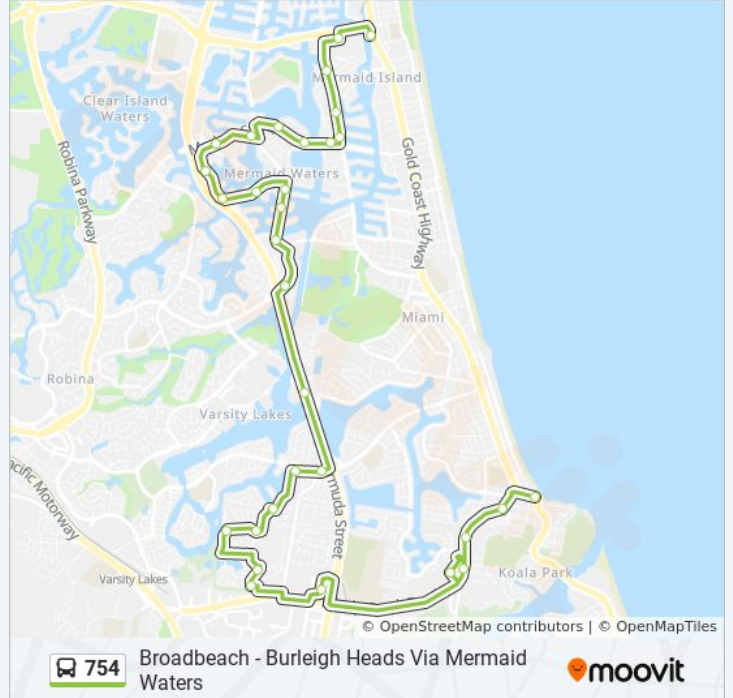

754 bus Info

Direction: Broadbeach South Station

Stops: 31

Trip Duration: 44 min

Line Summary:

Barrier Reef Dr Near Orpheus Rd
 Barrier Reef Dr Near Rio Vista Bvd
 Markeri St Near Intrepid Dr
 Markeri St Near Rumrunner St
 Markeri St Near Sunshine Bvd
 Sunshine Bvd Near Markeri St
 Sunshine Bvd at Gooding Park
 Sunshine Bvd at Bordeaux Street
 Pacific Fair, Stop B
 Broadbeach South Station

Direction: Burleigh Heads

32 stops

[VIEW LINE SCHEDULE](#)

Broadbeach South Station, Stop D
 Pacific Fair, Stop A
 Sunshine Bvd at Bordeaux Street
 Sunshine Bvd at Surfers Avenue
 Sunshine Bvd at Lindon Park
 Markeri St Near Sunshine Bvd
 Markeri St Near Rumrunner St
 Markeri St Near Southerly St
 Barrier Reef Dr Near Wild Duck Dr
 Barrier Reef Dr Near Normanby St
 Barrier Reef Dr Near Hayman Ct
 Barrier Reef Dr Near Peninsula Ct
 Barrier Reef Dr Near Deloraine Ct
 Rio Vista Bvd Near Pilot Ct
 Rio Vista Bvd Near Compass Ct
 Rio Vista Bvd Near Cottesloe Dr
 Cottesloe Dr Near Kirup St
 Bermuda St at Lake Orr

754 bus Info

Direction: Burleigh Heads

Stops: 32

Trip Duration: 41 min

Line Summary:

Christine Ave at Bermuda Street

Christine Ave at Silvabank Drive

Cumberland Dr Near Yodelay St