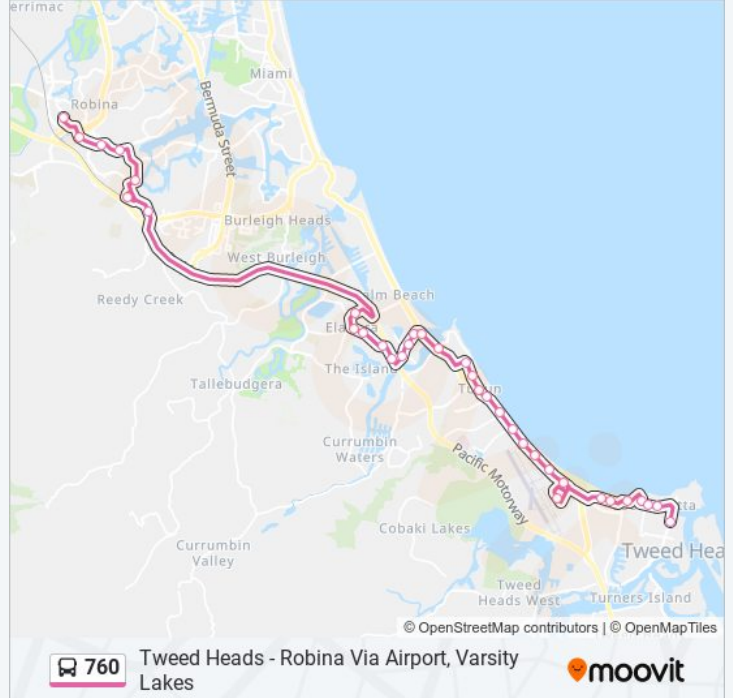

Palm Beach Currumbin High School

Thrower Dr Near Luzon Pde

Gold Coast Hwy at Thrower Drive

Gold Coast Hwy at Currumbin Hill

Currumbin Wildlife Sanctuary

Teemangum St at Kropp Park

Golden Four Drive at St Monica's Catholic Church

Golden Four Dr at Tugun Beach Shops

Golden Four Dr at Shell Street

Golden Four Dr at Short Street

Golden Four Dr at Bilinga Beach Slsc

Golden Four Dr at Bilinga Beach

Golden Four Dr at George Street

Cahill Street

Gold Coast Airport

Musgrave St at Coyne Street

Musgrave St at Kirra Shops

Marine Pde at Kirra Beach

Mclean St at Queen Elizabeth Park

Coolangatta Central

Griffith St at Coolangatta East

Wharf St at Tweed Mall

760 bus time schedules and route maps are available in an offline PDF at moovitapp.com. Use the [Moovit App](#) to see live bus times, train schedule or subway schedule, and step-by-step directions for all public transit in Brisbane.

[About Moovit](#) • [MaaS Solutions](#) • [Supported Countries](#) • [Mooviter Community](#)

© 2024 Moovit - All Rights Reserved

Check Live Arrival Times