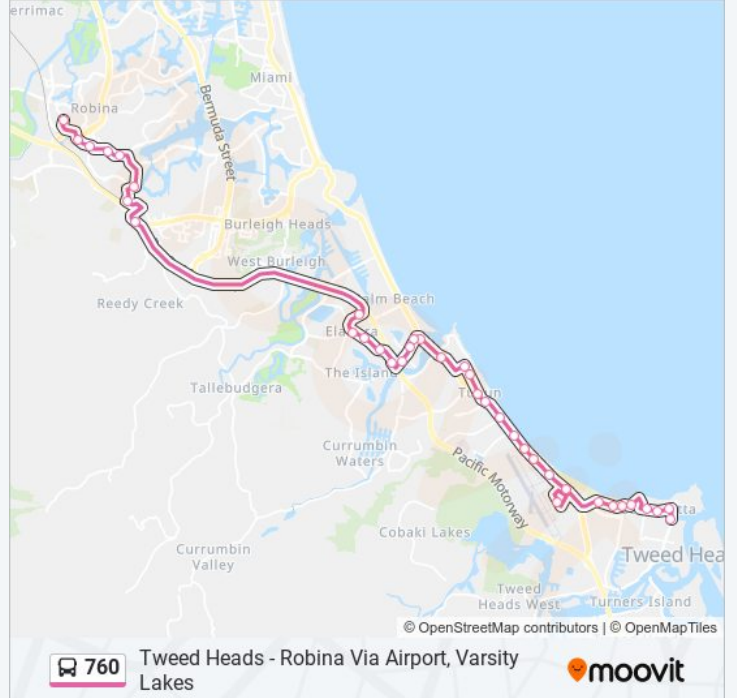

Use the Moovit App to find the closest 760 bus station near you and find out when is the next 760 bus arriving.

Direction: Robina Town Centre

37 stops

[VIEW LINE SCHEDULE](#)

- Wharf St at Tweed Heads
- Twin Towns Services Club
- Griffith St at Coolangatta East
- Coolangatta Central
- Marine Pde at Kirra Beach
- Marine Pde at Kirra Beach Hotel
- Musgrave St at Kirra Shops
- Musgrave St at Coyne Street
- Gold Coast Airport
- Johnston Street
- Golden Four Dr at George Street
- Golden Four Dr at Bilinga Beach
- Golden Four Dr at Bilinga Beach Slsc
- Golden Four Dr at Short Street
- Golden Four Dr at Shell Street
- Golden Four Dr at Tugun Beach Shops
- Golden Four Drive at St Monica's Catholic Church
- Teemangum St at Kropp Park
- Currumbin Wildlife Sanctuary
- Gold Coast Hwy at Currumbin Hill
- Gold Coast Hwy at Thrower Drive

The Pines Shopping Centre, Stop B

Kp Mcgrath Dr at Elanora State School

Kp Mcgrath Dr Near Murtha Dr

Kp Mcgrath Dr Near Seaview Pde

Kp Mcgrath Dr Near Angelica St

Old Coach Rd Near Bridgman Dr

Varsity Lakes Station

Varsity Sound Ave Near Azzurra Dr

Christine Ave at Konda Way

Christine Ave at Goldwater Drive

Christine Ave at Scottsdale Drive

Christine Ave at the Crestway

Robina Town Centre

Direction: Tweed Heads

35 stops

[VIEW LINE SCHEDULE](#)

Robina Town Centre

Christine Ave at the Crestway

Christine Ave at Olympus Drive

Christine Ave at Konda Way

Varsity Sound Ave Near Azzurra Dr

Varsity Lakes Station

Scottsdale Dr Near Reedy Creek Rd