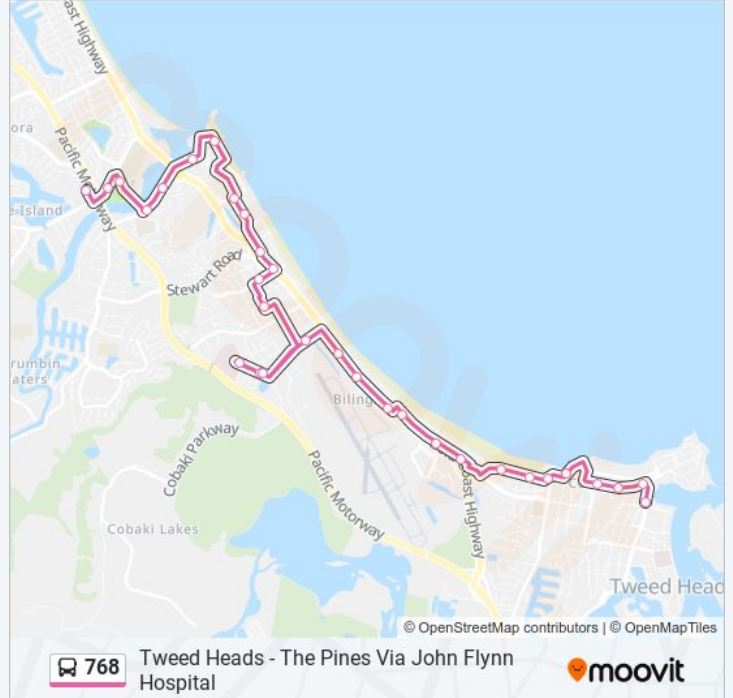

Use the Moovit App to find the closest 768 bus station near you and find out when is the next 768 bus arriving.

Direction: The Pines Shopping Centre

31 stops

[VIEW LINE SCHEDULE](#)

- Wharf St at Tweed Heads
- Twin Towns Services Club
- Griffith St at Coolangatta East
- Coolangatta Central
- Marine Pde at Kirra Beach
- Marine Pde at Kirra Beach Hotel
- Musgrave St at Kirra Shops
- Musgrave St at Coyne Street
- Golden Four Dr at North Kirra Beach
- Johnston Street
- Golden Four Dr at George Street
- Coolangatta Rd at Kirribin Street
- Coolangatta Rd Near Loongana Ave
- Coolangatta Rd Near Kiewa Ave
- Boyd St Near Morshead St
- Inland Dr Near Boyd St
- Inland Dr at John Flynn Hospital
- Inland Dr at Triton Parade
- Kaleena St Near Cabarita Ave
- Toolona St Near Durran St
- Golden Four Dr at Tugun Beach Shops

Pacific Pde at Wallace Nicoll Park

Duringan St at Woodgee Street

Duringan St at Panorama Drive

Duringan St at Fielding Street

Thrower Dr Near Sarawak Ave

Sarawak Ave at Salk Oval

The Pines Shopping Centre, Stop A

Direction: Tweed Heads

33 stops

[VIEW LINE SCHEDULE](#)

The Pines Shopping Centre, Stop A

Sarawak Ave at Salk Oval

Thrower Dr Near Sarawak Dr

Duringan St at Fielding Street

Duringan St at Panorama Drive

Sunday	08:35 - 18:35
Monday	06:25 - 20:35
Tuesday	06:25 - 20:35
Wednesday	06:25 - 20:35
Thursday	06:25 - 20:35
Friday	06:25 - 20:35
Saturday	08:35 - 18:35

768 bus Info

Direction: Tweed Heads

Stops: 33

Trip Duration: 37 min