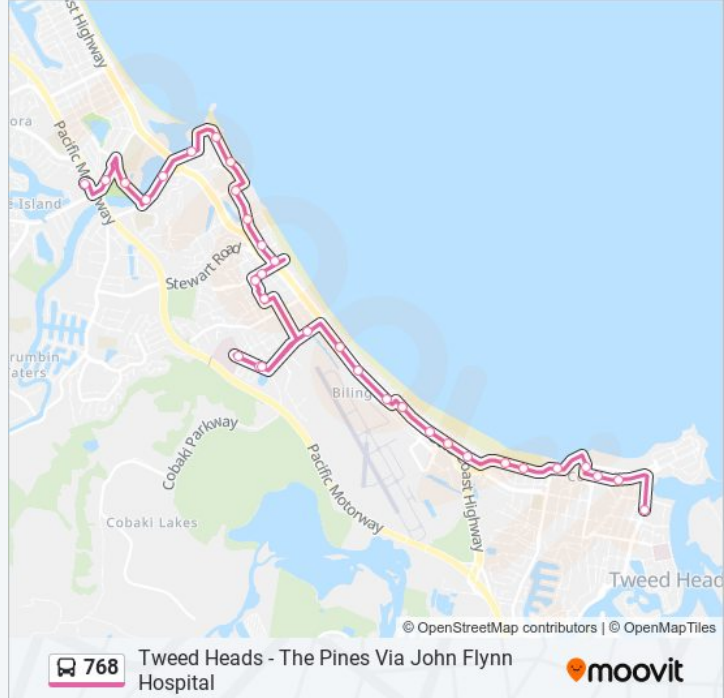

Use the Moovit App to find the closest 768 bus station near you and find out when is the next 768 bus arriving.

Direction: The Pines Shopping Centre

31 stops

[VIEW LINE SCHEDULE](#)

- Wharf St at Tweed Heads
- Twin Towns Services Club
- Griffith St at Coolangatta East
- Coolangatta Central
- Marine Pde at Kirra Beach
- Marine Pde at Kirra Beach Hotel
- Musgrave St at Kirra Shops
- Musgrave St at Coyne Street
- Golden Four Dr at North Kirra Beach
- Johnston Street
- Golden Four Dr at George Street
- Coolangatta Rd at Kirribin Street
- Coolangatta Rd Near Loongana Ave
- Coolangatta Rd Near Kiewa Ave
- Boyd St Near Morshead St
- Inland Dr Near Boyd St
- Inland Dr at John Flynn Hospital
- Inland Dr at Triton Parade
- Kaleena St Near Cabarita Ave
- Toolona St Near Durran St
- Golden Four Dr at Tugun Beach Shops

Line Summary:

Boyd St Near Tugun St

Coolangatta Rd Near Kiewa Ave

Coolangatta Rd Near Loongana Ave

Coolangatta Rd at Kirribin Street

Golden Four Dr at George Street

Cahill Street

Golden Four Dr at Archer Street

Golden Four Dr at North Kirra Beach

Musgrave St at Coyne Street

Musgrave St at Kirra Shops

Marine Pde at Kirra Beach

Mclean St at Queen Elizabeth Park

Coolangatta Central

Griffith St at Coolangatta East

Wharf St at Tweed Mall