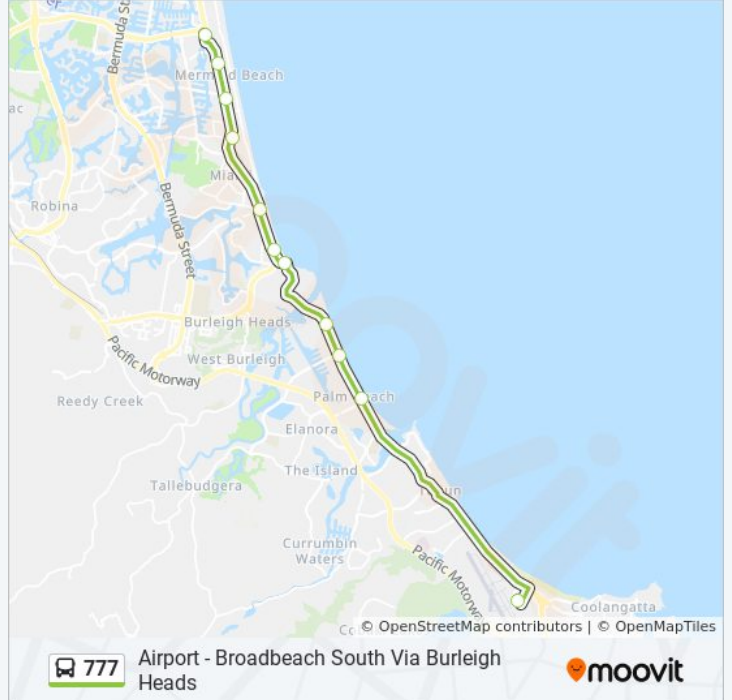

777 bus time schedules and route maps are available in an offline PDF at moovitapp.com. Use the [Moovit App](#) to see live bus times, train schedule or subway schedule, and step-by-step directions for all public transit in Brisbane.

[About Moovit](#) • [MaaS Solutions](#) • [Supported Countries](#) • [Mooviter Community](#)

© 2024 Moovit - All Rights Reserved

Check Live Arrival Times