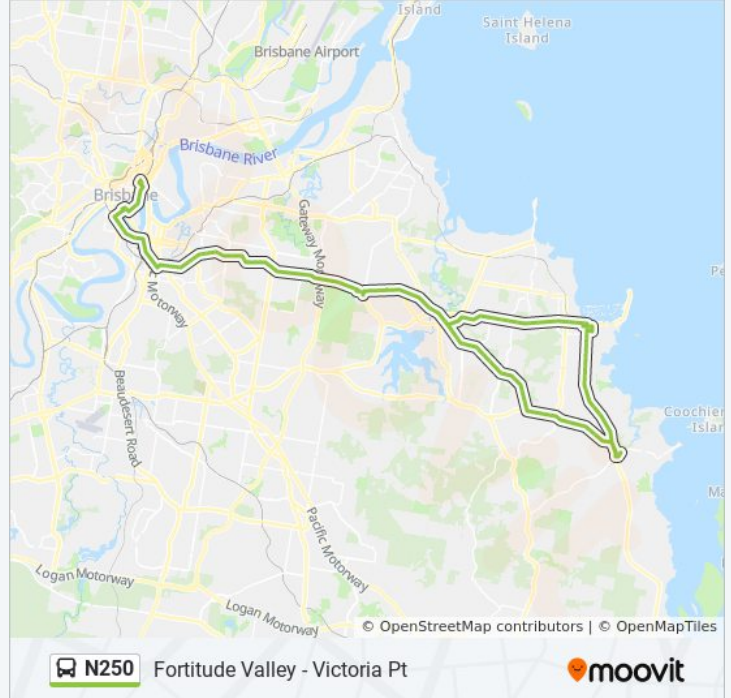

Direction: Capalaba

84 stops

[VIEW LINE SCHEDULE](#)

Wickham Street Stop 225 Near Little St
Charlotte Street Stop 90 Near Market St
George Street Stop 116
Cultural Centre Temporary Platform 2
South Bank Busway Station, Platform 2
Mater Hill Station, Platform 2
Buranda Busway, Platform 2
Stones Corner Station, Platform 2
Langlands Park Station, Platform 2
Old Cleveland Rd at Coorparoo West Stop 19
Old Cleveland Rd at Saint Leonards Street Stop 21
Old Cleveland Rd At Macauly Street Stop 22
Old Cleveland Rd at Coorparoo Stop 23
Old Cleveland Rd at Coorparoo Primary
Old Cleveland Rd at Burke Street Stop 25
Old Cleveland Rd at Kismet Street Stop 26
Old Cleveland Rd at Madeline Street Stop 27
Old Cleveland Rd at Dorothy Lane Stop 28
Old Cleveland Rd at Pampling Street Stop 29
Old Cleveland Rd at Camp Hill
Old Cleveland Rd at Camp Hill Primary

N250 bus Info

Direction: Capalaba

Stops: 84

Trip Duration: 83 min

Line Summary:

Old Cleveland Rd at Orwell Street Stop 33
Old Cleveland Rd at Wonersh Street Stop 34
Old Cleveland Rd at Carina Stop 35
Old Cleveland Rd at Pembroke Street Stop 36
Old Cleveland Rd Near Gallipoli Rd Stop 37
Old Cleveland Rd Near Scrub Rd
Old Cleveland Rd Near Stanbrough Rd
The Sleeman Centre, Stop B
Old Cleveland Rd Near Bacton Rd
Old Cleveland Rd Near Archer St
Old Cleveland Rd Near New Cleveland Rd
Old Cleveland Rd Near Caradoc St
Capalaba Bus Station, Stop D
Finucane Rd at Old Cleveland Rd
Finucane Rd at Willard Road
Finucane Road at Moreton Institute Of Tafe
Finucane Rd at Keith Surridge Park
Finucane Rd at Alexandra Hills Shops
Finucane Rd at Vienna Road
Finucane Rd at Vienna Woods
Finucane Rd at Birch Street
Finucane Rd at Mcdonald Road
Finucane Rd at Dawson Road
Finucane Rd at Redland Research Station
Shore St at Grant Street
Shore St at Racq
Shore St at Black Swamp Wetlands
Cleveland Station
Middle Street, Stop B
Bloomfield St Near Russel St
Bloomfield St at Donald Simpson Park
Bloomfield St at Princess Street
Bloomfield St at Long Street