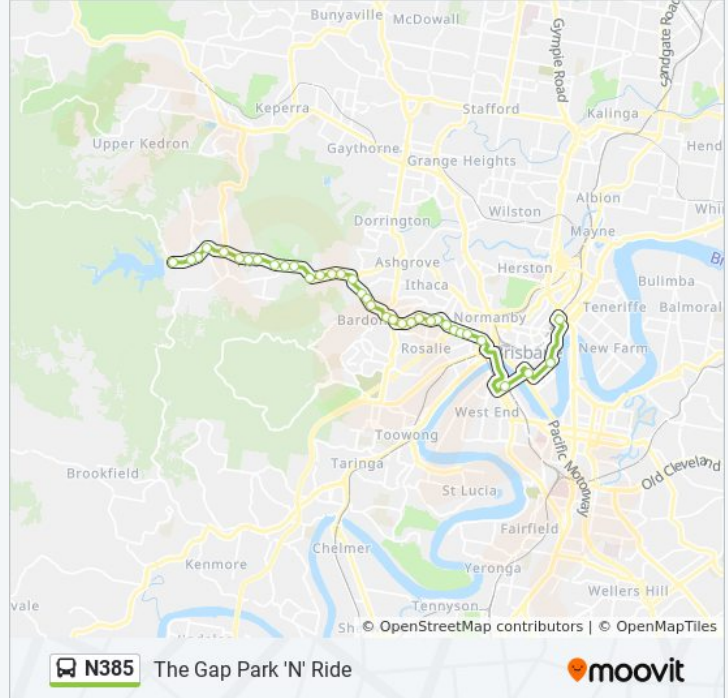

N385 bus Info

Direction: The Gap Park 'N' Ride

Stops: 35

Trip Duration: 28 min

Line Summary:

Waterworks Rd at Firhill Street, Stop 26

Waterworks Rd at Acton Street, Stop 27

Waterworks Rd at Glenquarie Place, Stop 29

Waterworks Rd at Coinda Street, Stop 30

Waterworks Rd at Payne Road, Stop 31

Waterworks Rd at Jevons Street, Stop 32

Waterworks Rd at the Gap Village, Stop 33

Waterworks Rd at Gap High School, Stop 34

Waterworks Rd at Gap Uniting Church, Stop 35

Waterworks Rd at Settlement Road, Stop 36

Waterworks Rd at Hilder Road, Stop 46

Waterworks Rd at Petmar St, Stop 45

Waterworks Rd at Parkdale Near Petmar St

The Gap Park 'N' Ride

Direction: Wickham St App Little St (Stop 225)

N385 bus Info

Direction: Wickham St App Little St (Stop 225)

Stops: 36

Trip Duration: 27 min

Line Summary:

Coopers Camp Rd at West Ashgrove, Stop 24
Coopers Camp Rd Near Jaloon St, Stop 36a
Coopers Camp Rd at Coopers Camp Road, Stop 29
Coopers Camp Rd Near Callum Lane, Stop 28
Coopers Camp Rd Near Cecil Rd, Stop 27
Macgregor Tce at Bardon, Stop 15
Macgregor St at Tooth Ave, Stop 14
Latrobe Tce at Perrott Street, Stop 13
Latrobe Tce at Gilday Street, Stop 12
Latrobe Tce at Trammies Corner, Stop 11
Latrobe Tce at Paddington Central, Stop 10
Latrobe Tce At Old Ithaca Fire, Stop 9
Given Tce at Old Paddo Post Office, Stop 8
Given Tce at Great George, Stop 7
Given Tce at Paddo Tavern, Stop 6
Given Tce at Paddington, Stop 5
Caxton St Near Chapel St, Stop 4
Upper Roma St Near Quay St, Stop 3
Cultural Centre Station, Platform 1
Adelaide Street Stop 20 at City Hall
Wickham Street Stop 225 Near Little St