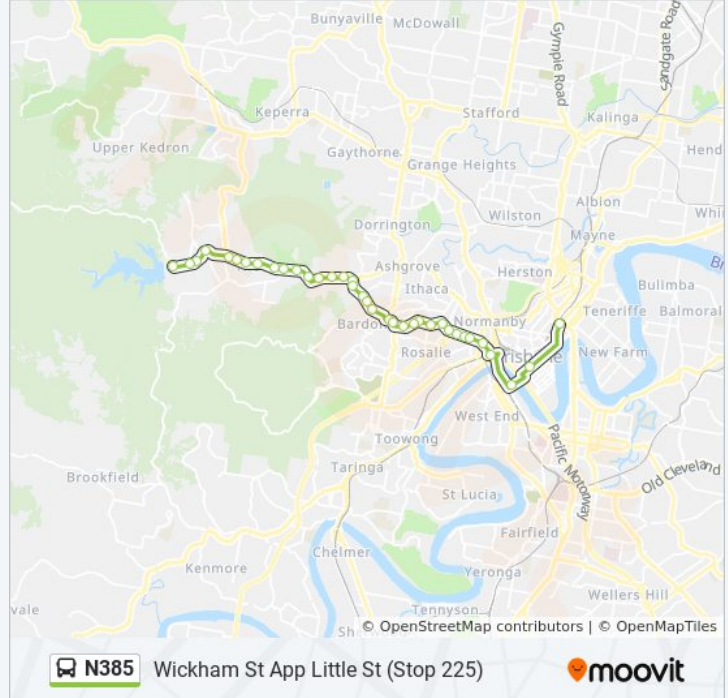

N385 bus Info

Direction: The Gap Park 'N' Ride

Stops: 35

Trip Duration: 28 min

Line Summary:

Waterworks Rd at Firhill Street, Stop 26

Waterworks Rd at Acton Street, Stop 27

Waterworks Rd at Glenquarie Place, Stop 29

Waterworks Rd at Settlement Road, Stop 36

Waterworks Rd at Hilder Road, Stop 46

Waterworks Rd at Petmar St, Stop 45

Waterworks Rd at Parkdale Near Petmar St

The Gap Park 'N' Ride

Direction: Wickham St App Little St (Stop 225)

N385 bus Time Schedule

Wickham St App Little St (Stop 225) Route

Timetable:

Sunday	00:25 - 04:25
Monday	Not Operational
Tuesday	Not Operational
Wednesday	Not Operational
Thursday	Not Operational
Friday	Not Operational
Saturday	00:25 - 04:25

N385 bus Info

Direction: Wickham St App Little St (Stop 225)

Stops: 36

Trip Duration: 27 min

Line Summary:

Coopers Camp Rd at West Ashgrove, Stop 24
Coopers Camp Rd Near Jaloon St, Stop 36a
Coopers Camp Rd at Coopers Camp Road, Stop 29
Coopers Camp Rd Near Callum Lane, Stop 28
Coopers Camp Rd Near Cecil Rd, Stop 27
Macgregor Tce at Bardon, Stop 15
Macgregor St at Tooth Ave, Stop 14
Latrobe Tce at Perrott Street, Stop 13
Latrobe Tce at Gilday Street, Stop 12
Latrobe Tce at Trammies Corner, Stop 11
Latrobe Tce at Paddington Central, Stop 10
Latrobe Tce At Old Ithaca Fire, Stop 9
Given Tce at Old Paddo Post Office, Stop 8
Given Tce at Great George, Stop 7
Given Tce at Paddo Tavern, Stop 6
Given Tce at Paddington, Stop 5
Caxton St Near Chapel St, Stop 4
Upper Roma St Near Quay St, Stop 3
Cultural Centre Station, Platform 1
Adelaide Street Stop 20 at City Hall
Wickham Street Stop 225 Near Little St