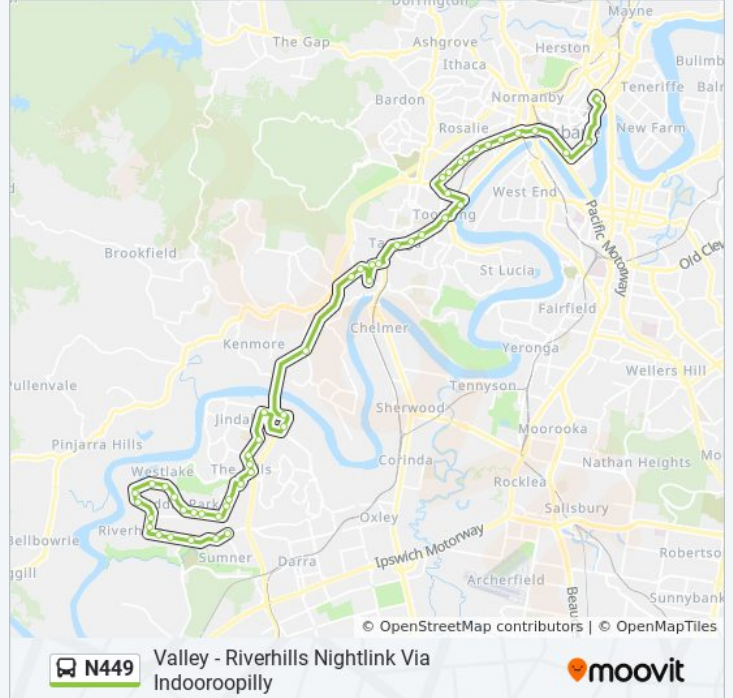

Moggill Rd at Indooroopilly School, Stop 27

Fig Tree Pocket on Centenary Highway Siding

Sinnamon Rd at Windermere

Goggs Rd at Windermere Village Shopping

Sinnamon Rd at Jindalee Park 'N' Ride

Yallabee Rd Near Capitol Dr

Yallabee Rd at Mt Ommaney

Endeavour St Near Macarthur Ct

Endeavour St Near Flinders Ct

Mount Ommaney Shopping Centre

Dandenong Rd at Jamboree

Dandenong Rd Near Spinnaker St

Horizon Dr at Jamboree Heights Near Dandenong Rd

Horizon Dr at Baden Powell

Horizon Dr Near Gertrude Mcleod Cr

Horizon Dr at Middle Park Near Riverhills Rd

Horizon Dr Near Dewsbury St

Horizon Dr at Mcleod Near Maribor St

Horizon Dr at Lake View

Horizon Dr at Westlake Near Tebera St

Horizon Dr Near Congo St

Horizon Dr at Westlake South Near Buffalo St

Horizon Dr at Tigris Street

Sumners Rd at Riverhills East Near Macfarlane St

Sumners Rd at Tompkins Road

Sumners Rd at Brumby Circuit

Sumners Rd at Sumner Tavern

Sumners Rd at Spine St

N449 bus time schedules and route maps are available in an offline PDF at moovitapp.com. Use the [Moovit App](#) to see live bus times, train schedule or subway schedule, and step-by-step directions for all public transit in Brisbane.

Check Live Arrival Times