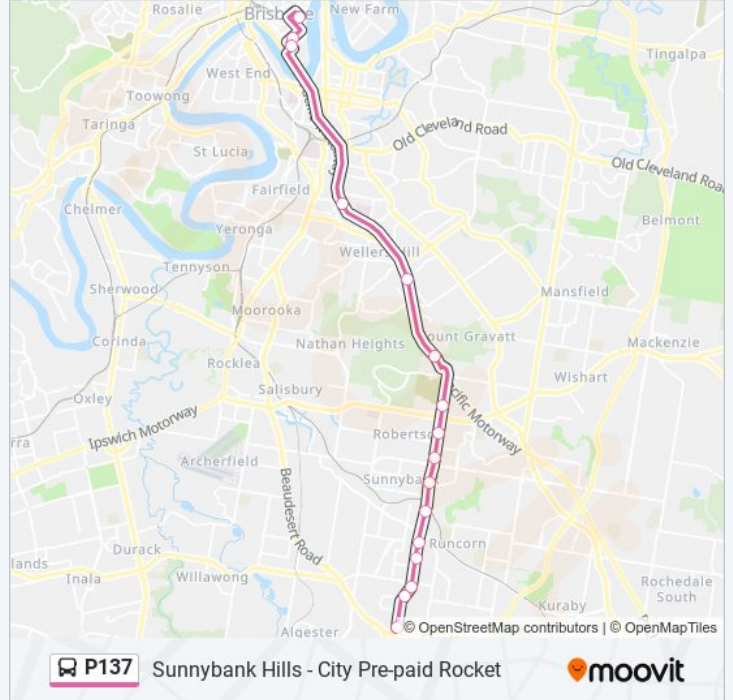

### P137 bus Info

**Direction:** Riverside, Creek St

**Stops:** 16

**Trip Duration:** 38 min

**Line Summary:**

### Direction: Sunnybank Hills, Calam Rd

16 stops

[VIEW LINE SCHEDULE](#)

Creek Street Stop 148 at Riverside Centre

Mary Street Stop 50 Near Albert St

George Street Stop 123 Near Alice St

Greenslopes Station, Platform 2

Holland Park West Station, Platform 2

Griffith University Station, Platform 2

Mains Road Park 'N' Ride

Mains Rd at Robertson

Mains Rd at Sunnybank

Mains Rd at Turton Street, Stop 80

Mains Rd at Altandi, Stop 68

### P137 bus Info

**Direction:** Sunnybank Hills, Calam Rd

**Stops:** 16

**Trip Duration:** 49 min

**Line Summary:**

P137 bus time schedules and route maps are available in an offline PDF at [moovitapp.com](https://moovitapp.com). Use the [Moovit App](#) to see live bus times, train schedule or subway schedule, and step-by-step directions for all public transit in Brisbane.