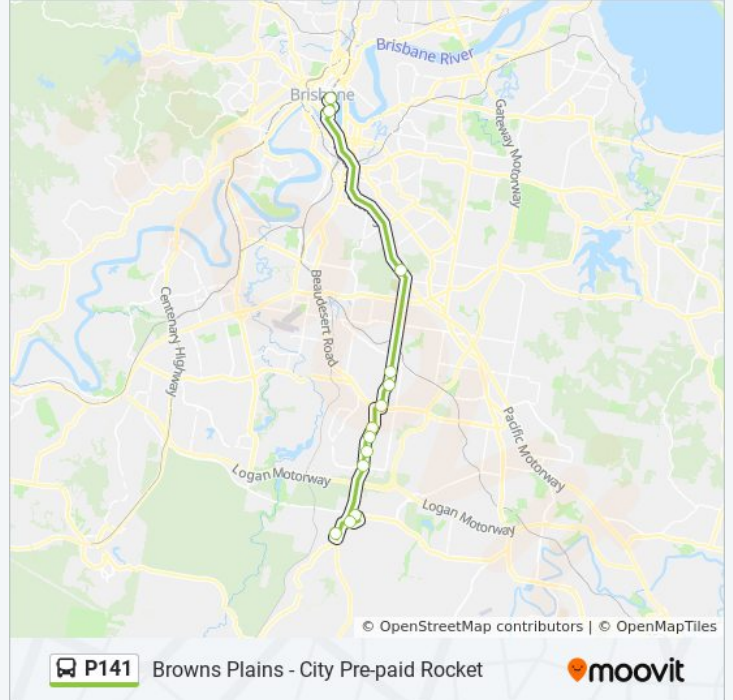

### Direction: City, Creek St

14 stops

[VIEW LINE SCHEDULE](#)

Greenbank RSL Park 'N' Ride  
Grand Plaza Shopping Centre (Sth Car Park)  
Browns Plains Station, Stop 3a  
Beaudesert Rd at Illaweenaa Street  
Beaudesert Rd at Calamvale College  
Beaudesert Rd at Kameruka Street  
Beaudesert Rd at Benhiam Street  
Calam Rd Near Lear St  
Pinelands Rd at Hellawell  
Pinelands Rd at Barney Street, Stop 70/71  
Griffith University Station, Platform 1  
Elizabeth Street Stop 81 Near George St  
Elizabeth Street Stop 84 Near Edward St  
Creek Street Stop 149a

### Direction: Greenbank RSL Park 'N' Ride

13 stops

[VIEW LINE SCHEDULE](#)

- Creek Street Stop 149a
- Mary Street Stop 50 Near Albert St
- Griffith University Station, Platform 2
- Pinelands Rd at Barney Street, Stop 70/71
- Pinelands Rd at Hellowell
- Calam Rd Near Honeywood St
- Beaudesert Rd at Benhiam Street
- Beaudesert Rd at Kameruka Street
- Beaudesert Rd at Honeysuckle Way
- Beaudesert Rd at Illaweena Street
- Grand Plaza Shopping Centre (Sth Car Park)
- Browns Plains Station, Stop 3a
- Greenbank RSL Park 'N' Ride

### P141 bus Time Schedule

Greenbank RSL Park 'N' Ride Route Timetable:

Sunday	Not Operational
Monday	Not Operational
Tuesday	16:10 - 17:50
Wednesday	16:10 - 17:50
Thursday	16:10 - 17:50
Friday	16:10 - 17:50
Saturday	Not Operational

### P141 bus Info

**Direction:** Greenbank RSL Park 'N' Ride

**Stops:** 13

**Trip Duration:** 70 min

**Line Summary:**

P141 bus time schedules and route maps are available in an offline PDF at [moovitapp.com](https://moovitapp.com). Use the [Moovit App](#) to see live bus times, train schedule or subway schedule, and step-by-step directions for all public transit in Brisbane.