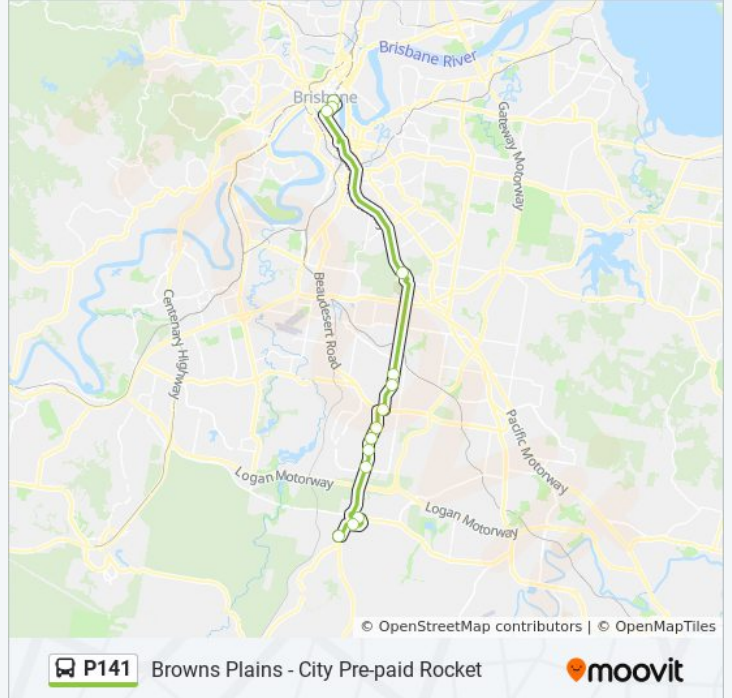

## Browns Plains - City Pre-paid Rocket

Get The App

The P141 bus line (Browns Plains - City Pre-paid Rocket) has 2 routes. For regular weekdays, their operation hours are: (1) City, Creek St: 06:15 - 07:40(2) Greenbank RSL Park 'N' Ride: 16:10 - 17:50  
Use the Moovit App to find the closest P141 bus station near you and find out when is the next P141 bus arriving.

### Direction: City, Creek St

14 stops

[VIEW LINE SCHEDULE](#)

Greenbank RSL Park 'N' Ride  
Grand Plaza Shopping Centre (Sth Car Park)  
Browns Plains Station, Stop 3a  
Beaudesert Rd at Illaweenaa Street  
Beaudesert Rd at Calamvale College  
Beaudesert Rd at Kameruka Street  
Beaudesert Rd at Benhiam Street  
Calam Rd Near Lear St  
Pinelands Rd at Hellawell  
Pinelands Rd at Barney Street, Stop 70/71  
Griffith University Station, Platform 1  
Elizabeth Street Stop 81 Near George St  
Elizabeth Street Stop 84 Near Edward St  
Creek Street Stop 149a

### P141 bus Info

**Direction:** City, Creek St

**Stops:** 14

**Trip Duration:** 66 min

**Line Summary:**

### Direction: Greenbank RSL Park 'N' Ride

13 stops

[VIEW LINE SCHEDULE](#)

- Creek Street Stop 149a
- Mary Street Stop 50 Near Albert St
- Griffith University Station, Platform 2
- Pinelands Rd at Barney Street, Stop 70/71
- Pinelands Rd at Hellowell
- Calam Rd Near Honeywood St
- Beaudesert Rd at Benhiam Street
- Beaudesert Rd at Kameruka Street
- Beaudesert Rd at Honeysuckle Way
- Beaudesert Rd at Illaweena Street
- Grand Plaza Shopping Centre (Sth Car Park)
- Browns Plains Station, Stop 3a
- Greenbank RSL Park 'N' Ride