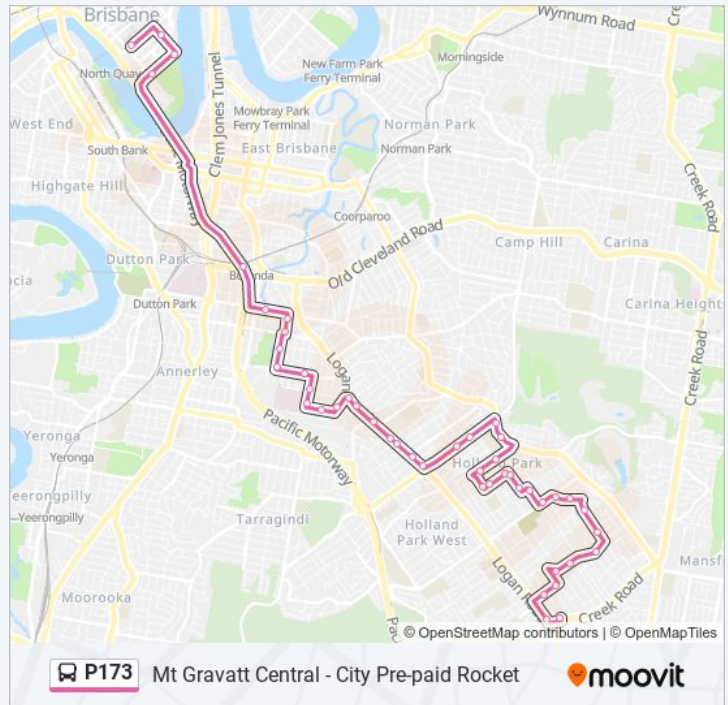

**Line Summary:**

Pear St Near Dunellan St, Stop 20

Pear St Near Ridge St, Stop 20a

Ridge St Near Henry St, Stop 21a

Newdegate St Near Denham St, Stop 22

Newdegate St at Greenslopes Hospital, Stop 23

Headfort St Near Nicholson St, Stop 23a

Elgar St at Rowton Street, Stop 47

Elgar St Near Olroy St, Stop 47a

Glindemann Dr Near Seville Rd, Stop 47b

Seville Rd Near Dobbie St, Stop 47c

Seville Rd at Seville Shops, Stop 48

Cradock St Near Beddoes St, Stop 48a

Cradock St at Mar Street, Stop 49

David Rd Near Wollombi PI, Stop 50

Nursery Rd at Crewe Street, Stop 51

Carrara St at Carrara Shops, Stop 52

Carrara St at Yarranabbe Street, Stop 53

Dunbar St Near Boambillee St, Stop 54

Dunbar St at Oakfield Street, Stop 56

Camlet St Near Kentish St, Stop 57/41

Clausen St at Blackpool Street, Stop 40

Clausen St Near Eyre St, Stop 39

Springwood St Near Grenfell St, Stop 38

Springwood St at Troubridge Street, Stop 37a