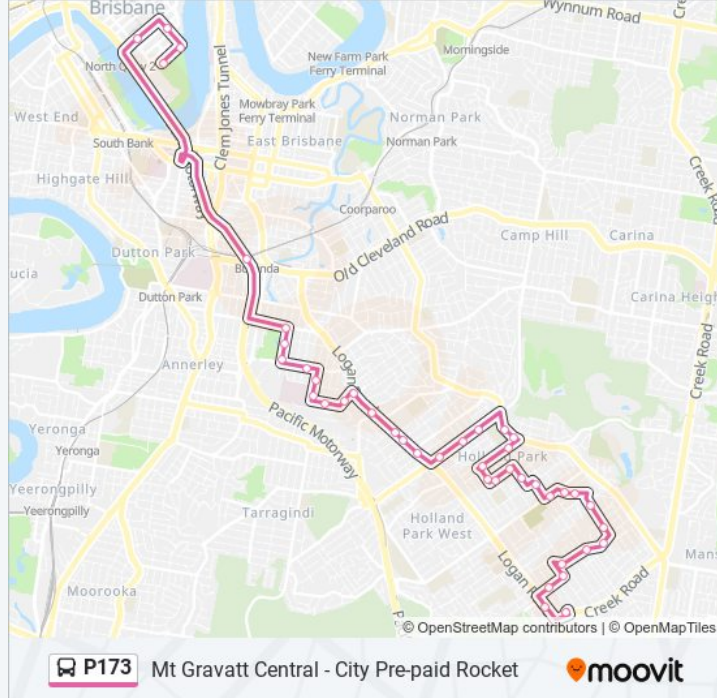

Headfort St Near Newdegate St, Stop 23a

Newdegate St at Greenslopes Hospital, Stop 23

Newdegate St Near Denman St, Stop 22

Ridge St Near Cedar St, Stop 21a

Pear St Near Ridge St, Stop 20a

Pear St Near Pine St, Stop 20

Juliette St at Beatrice Street, Stop 19

Buranda Busway, Platform 1

Elizabeth Street Stop 81 Near George St

Edward Street Stop 144 Near Charlotte St

Alice Street Stop 96 Near Edward St

Alice Street Stop 95a App George St

**Direction: Mt Gravatt Central Fair**

46 stops

[VIEW LINE SCHEDULE](#)

Elizabeth Street Stop 81 Near George St

Edward Street Stop 144 Near Charlotte St

Alice Street Stop 96 Near Edward St

Alice Street Stop 95 Near George St

**Line Summary:**

Pear St Near Dunellan St, Stop 20

Pear St Near Ridge St, Stop 20a

Ridge St Near Henry St, Stop 21a

Newdegate St Near Denham St, Stop 22

Newdegate St at Greenslopes Hospital, Stop 23

Headfort St Near Nicholson St, Stop 23a