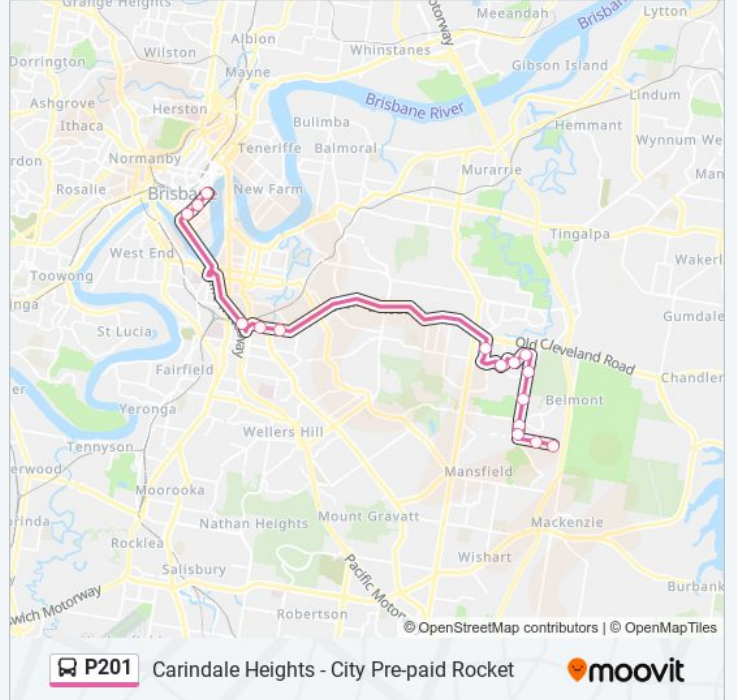

Use the Moovit App to find the closest P201 bus station near you and find out when is the next P201 bus arriving.

Direction: Carindale Heights, Cribb Rd E

16 stops

[VIEW LINE SCHEDULE](#)

Eagle Street Stop 152 at Riverside Centre
Charlotte Street Stop 52 Near Edward St
George Street Stop 123 Near Alice St
Buranda Busway, Platform 2
Stones Corner Station, Platform 2
Langlands Park Station, Platform 2
Carindale Shopping Centre Station, Platform B
Winstanley St Near Firmiston St
Bridgnorth St Near Boynedale St
Bridgnorth St at Belmont School
Scrub Rd at Winstanley East
Scrub Rd at Kilmorey Near Fairway Pl
Scrub Rd at Greendale
Scrub Rd at Carindale Heights
Cribb Rd Near Cowell St
Cribb Road at Cribb Road East

P201 bus Info**Direction:** Carindale Heights, Cribb Rd E**Stops:** 16**Trip Duration:** 51 min**Line Summary:**

Direction: City, Eagle St at Riverside

16 stops

[VIEW LINE SCHEDULE](#)

- Cribb Rd at Cribb Road East
- Cribb Rd Near Oakwood Way
- Scrub Rd at Carindale Heights
- Scrub Rd at Greendale
- Scrub Rd at Kilmorey Near Fairway Pl
- Scrub Rd at Winstanley East
- Bridgnorth St at Belmont School
- Bridgnorth St Near Boynedale St
- Winstanley St at Firmiston
- Carindale Shopping Centre Station, Platform F
- Langlands Park Station, Platform 1
- Stones Corner Station, Platform 1
- Buranda Busway, Platform 1
- Elizabeth Street Stop 81 Near George St
- Elizabeth Street Stop 84 Near Edward St
- Eagle St Near Eagle Lane (Stop 64)

P201 bus Info

Direction: City, Eagle St at Riverside

Stops: 16

Trip Duration: 51 min

Line Summary:

P201 bus time schedules and route maps are available in an offline PDF at moovitapp.com. Use the [Moovit App](#) to see live bus times, train schedule or subway schedule, and step-by-step directions for all public transit in Brisbane.