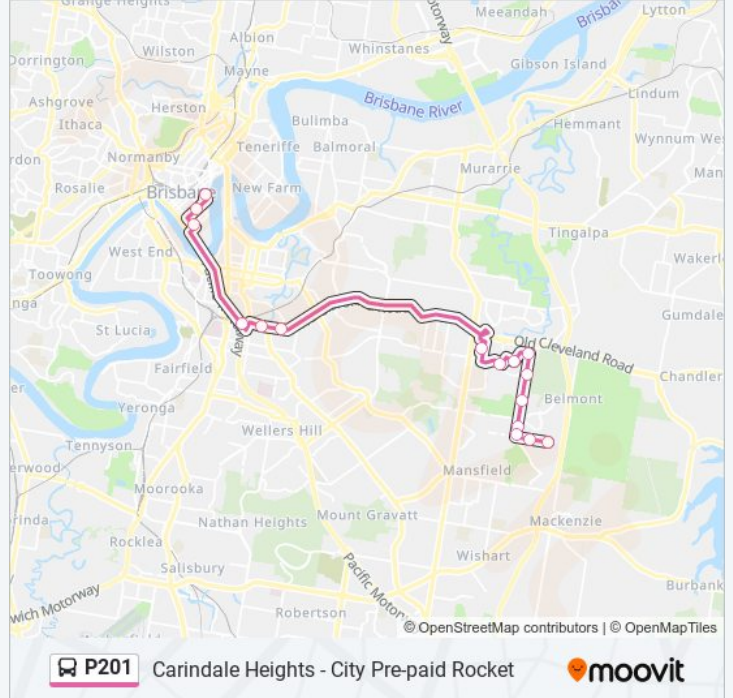

The P201 bus line (Carindale Heights - City Pre-paid Rocket) has 2 routes. For regular weekdays, their operation hours are:

(1) Carindale Heights, Cribb Rd E: 16:09 - 17:39(2) City, Eagle St at Riverside: 06:40 - 08:00

Use the Moovit App to find the closest P201 bus station near you and find out when is the next P201 bus arriving.

Direction: Carindale Heights, Cribb Rd E

16 stops

[VIEW LINE SCHEDULE](#)

Eagle Street Stop 152 at Riverside Centre
Charlotte Street Stop 52 Near Edward St
George Street Stop 123 Near Alice St
Buranda Busway, Platform 2
Stones Corner Station, Platform 2
Langlands Park Station, Platform 2
Carindale Shopping Centre Station, Platform B
Winstanley St Near Firmiston St
Bridgnorth St Near Boynedale St
Bridgnorth St at Belmont School
Scrub Rd at Winstanley East
Scrub Rd at Kilmorey Near Fairway Pl
Scrub Rd at Greendale
Scrub Rd at Carindale Heights
Cribb Rd Near Cowell St
Cribb Road at Cribb Road East

P201 bus Info**Direction:** Carindale Heights, Cribb Rd E**Stops:** 16**Trip Duration:** 51 min**Line Summary:**

Direction: City, Eagle St at Riverside

16 stops

[VIEW LINE SCHEDULE](#)

- Cribb Rd at Cribb Road East
- Cribb Rd Near Oakwood Way
- Scrub Rd at Carindale Heights
- Scrub Rd at Greendale
- Scrub Rd at Kilmorey Near Fairway Pl
- Scrub Rd at Winstanley East
- Bridgnorth St at Belmont School
- Bridgnorth St Near Boynedale St
- Winstanley St at Firmiston
- Carindale Shopping Centre Station, Platform F
- Langlands Park Station, Platform 1
- Stones Corner Station, Platform 1
- Buranda Busway, Platform 1
- Elizabeth Street Stop 81 Near George St
- Elizabeth Street Stop 84 Near Edward St
- Eagle St Near Eagle Lane (Stop 64)