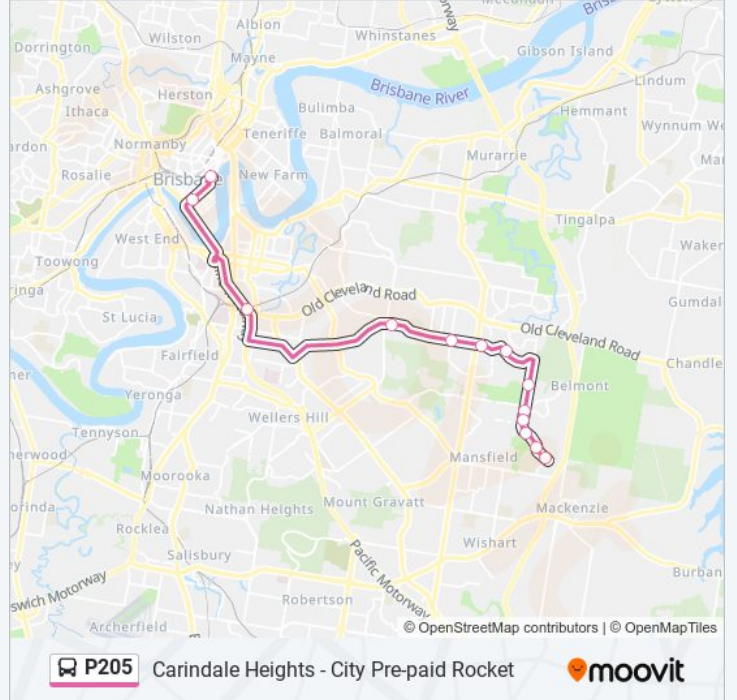

P205 bus time schedules and route maps are available in an offline PDF at moovitapp.com. Use the [Moovit App](#) to see live bus times, train schedule or subway schedule, and step-by-step directions for all public transit in Brisbane.

[About Moovit](#) • [MaaS Solutions](#) • [Supported Countries](#) • [Mooviter Community](#)

© 2024 Moovit - All Rights Reserved

Check Live Arrival Times