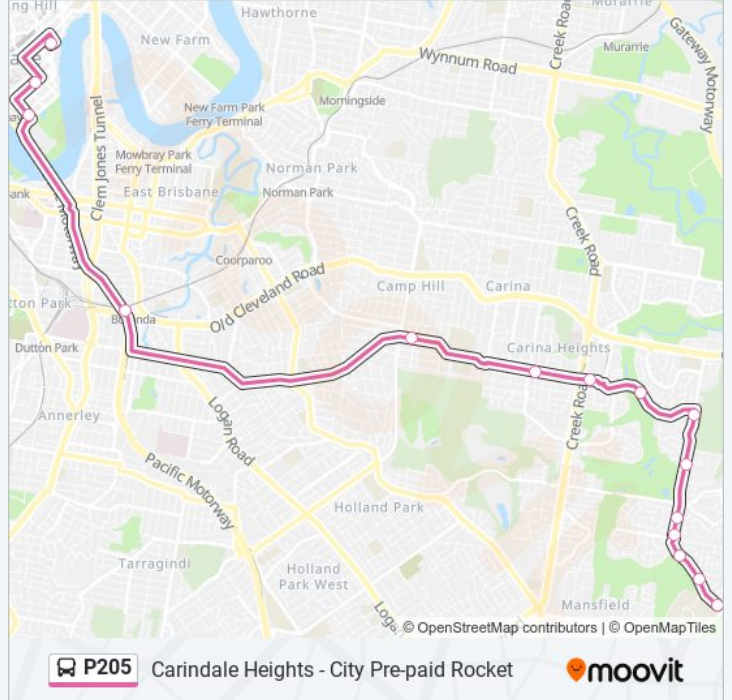

The P205 bus line (Carindale Heights - City Pre-paid Rocket) has 2 routes. For regular weekdays, their operation hours are:

(1) Cardindale, Scrub Rd Sth: 16:04 - 18:19(2) City, Queen St: 06:05 - 08:35

Use the Moovit App to find the closest P205 bus station near you and find out when is the next P205 bus arriving.

Direction: Cardindale, Scrub Rd Sth

15 stops

[VIEW LINE SCHEDULE](#)

- Queen Street Stop 61 Near Wharf St
- Charlotte Street Stop 52 Near Edward St
- George Street Stop 123 Near Alice St
- Buranda Busway, Platform 2
- Samuel St At Samuel Street Shops, Stop 41
- Winstanley St at Willard Street, Stop 46
- Winstanley St at Carindale Shops, Stop 49
- Winstanley St Near Firmiston St
- Scrub Rd at Winstanley East
- Scrub Rd at Kilmorey Near Fairway Pl
- Scrub Rd at Greendale
- Scrub Rd at Carindale Heights
- Berkley - Scrub Rd South
- Scrub Rd South Near Oakley St
- Scrub Road South Terminus

P205 bus Info

Direction: Cardindale, Scrub Rd Sth

Stops: 15

Trip Duration: 48 min

Line Summary:

Direction: City, Queen St

13 stops

[VIEW LINE SCHEDULE](#)

- Scrub Rd South
- Kirra - Scrub Rd South
- Berkley - Scrub Rd South
- Scrub Rd at Carindale Heights
- Scrub Rd at Greendale
- Scrub Rd at Kilmorey Near Fairway Pl
- Winstanley St at Firmiston
- Winstanley St at Carindale Shops, Stop 49
- Winstanley St at Willard Street, Stop 46
- Samuel St At Samuel Street Shops, Stop 41
- Buranda Busway, Platform 1
- Elizabeth Street Stop 81 Near George St
- Queen Street Stop 61 Near Wharf St