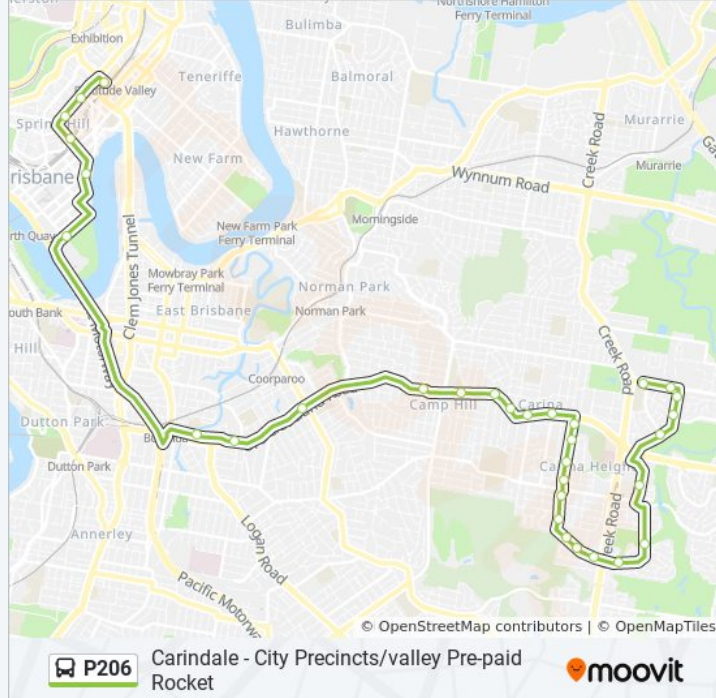

Old Cleveland Rd at Pembroke Street Stop 36

Gallipoli Rd at Orana Street, Stop 37

Gallipoli Rd at Hecklemann Street, Stop 38

Gallipoli Rd at Salonica Street, Stop 39

Gallipoli Rd at Carina Heights, Stop 40/45

P206 bus Info

Direction: Carina State School

Stops: 32

Trip Duration: 57 min

Line Summary:

Gallipoli Rd at Gallipoli Road Bushlands, Stop 49

Gallipoli Rd at Gallipoli, Stop 50

Gallipoli Rd at Tirrabella Street, Stop 51

Donnington St at Stanmere, Stop 52

Donnington St at Donnington, Stop 53

Carindale Shopping Centre Station, Platform I

Bedivere St at Tristan Street, Stop 68/52

Bedivere St Near Agravaïn St

Bedivere St at Lindisfarne Street

Meadowlands Rd Near Bedivere St

Meadowlands Rd at Carina State School, Stop 58

Direction: Fortitude Valley, Brunswick St

37 stops

[VIEW LINE SCHEDULE](#)

Meadowlands Rd at Carina State School, Stop 58

Meadowlands Rd Near Bedivere St