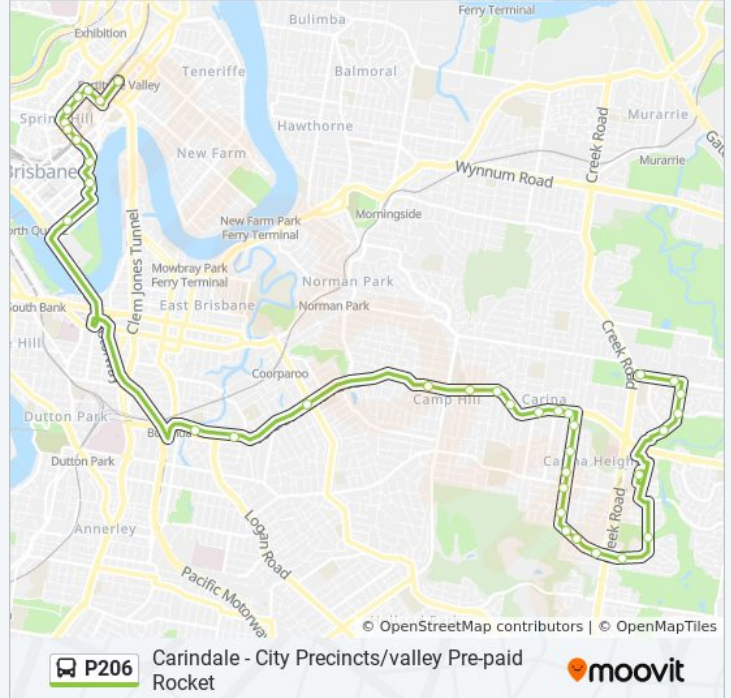

St Pauls Terrace Stop 235 Near Union St

Wharf Street Stop 166 Near Turbot St

Eagle Street Stop 152 at Riverside Centre

Alice Street Stop 95 Near George St

Stones Corner Station, Platform 2

Langlands Park Station, Platform 2

Old Cleveland Rd at Coorparoo Stop 23

Old Cleveland Rd at Camp Hill

Old Cleveland Rd at Camp Hill Primary

Old Cleveland Rd at Orwell Street Stop 33

Old Cleveland Rd at Womersley Street Stop 34

Old Cleveland Rd at Carina Stop 35

Gallipoli Rd at Carina Heights, Stop 45/40

Gallipoli Rd at Salonica Street, Stop 39

Gallipoli Rd at Hecklemann Street, Stop 38

Old Cleveland Rd at Orana Street, Stop 37

Old Cleveland Rd at Pembroke Street, Stop 36

P206 bus Info

Direction: Fortitude Valley, Brunswick St

Stops: 37

Trip Duration: 64 min

Line Summary:

Old Cleveland Rd at Carina, Stop 35
Old Cleveland Rd at Womersley Street, Stop 34
Old Cleveland Rd at Orwell Street, Stop 33
Old Cleveland Rd at Camp Hill Primary
Old Cleveland Rd at Camp Hill, Stop 30
Old Cleveland Rd at Coorparoo, Stop 23
Langlands Park Station, Platform 1
Stones Corner Station, Platform 1
Margaret Street Stop 94 Near George St
Eagle Street Stop 155 Near Charlotte St
Eagle St Near Eagle Lane (Stop 64)
Wharf Street Stop 162 Near Ann St
Wharf Street Stop 167 Near Astor Tce
Wharf Street Stop 163 Near Leichhardt St
St Pauls Terrace Stop 237 Near Union St
St Pauls Terrace Stop 239 Near Quarry St
Gotha Street Stop 236 Near St Pauls Tce
Gotha Street Stop 231 Near Wickham St
Wickham Street Stop 228 Near Brunswick