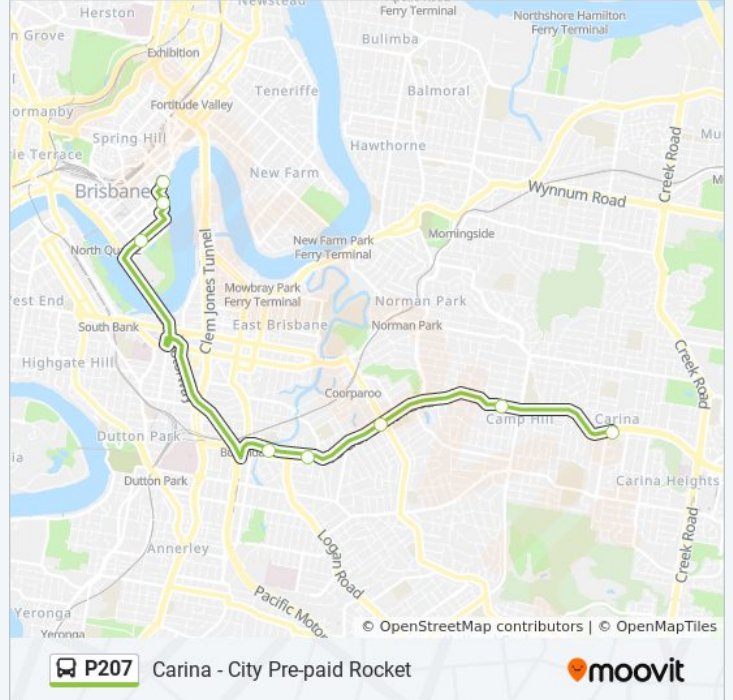

**Direction: Carina Shops, Jones Rd**

8 stops

[VIEW LINE SCHEDULE](#)

- Ann Street Stop 219 at All Hallows
- Eagle Street Stop 152 at Riverside Centre
- Alice Street Stop 95 Near George St
- Stones Corner Station, Platform 2
- Langlands Park Station, Platform 2
- Old Cleveland Rd at Coorparoo Stop 23
- Old Cleveland Rd at Camp Hill
- Old Cleveland Rd at Carina Stop 35

**P207 bus Info**

**Direction:** Carina Shops, Jones Rd

**Stops:** 8

**Trip Duration:** 40 min

**Line Summary:**

**Direction: City, Eagle St at Riverside**

8 stops

[VIEW LINE SCHEDULE](#)

- Old Cleveland Rd at Carina, Stop 35
- Old Cleveland Rd at Camp Hill, Stop 30
- Old Cleveland Rd at Coorparoo, Stop 23
- Langlands Park Station, Platform 1
- Stones Corner Station, Platform 1
- Margaret Street Stop 94 Near George St
- Eagle Street Stop 155 Near Charlotte St
- Eagle St Near Eagle Lane (Stop 64)

**P207 bus Info**

**Direction:** City, Eagle St at Riverside

**Stops:** 8

**Trip Duration:** 37 min

**Line Summary:**

P207 bus time schedules and route maps are available in an offline PDF at [moovitapp.com](https://moovitapp.com). Use the [Moovit App](#) to see live bus times, train schedule or subway schedule, and step-by-step directions for all public transit in Brisbane.