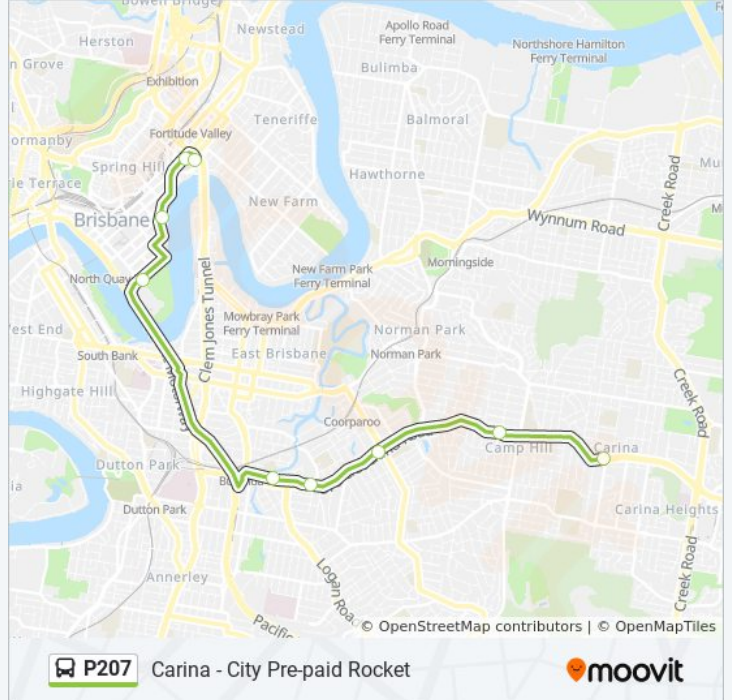

 P207

Carina - City Pre-paid Rocket

Get The App

The P207 bus line (Carina - City Pre-paid Rocket) has 2 routes. For regular weekdays, their operation hours are:  
(1) Carina Shops, Jones Rd: 16:45 - 18:00(2) City, Eagle St at Riverside: 07:07 - 08:07  
Use the Moovit App to find the closest P207 bus station near you and find out when is the next P207 bus arriving.

**Direction: Carina Shops, Jones Rd**

8 stops

[VIEW LINE SCHEDULE](#)

- Ann Street Stop 219 at All Hallows
- Eagle Street Stop 152 at Riverside Centre
- Alice Street Stop 95 Near George St
- Stones Corner Station, Platform 2
- Langlands Park Station, Platform 2
- Old Cleveland Rd at Coorparoo Stop 23
- Old Cleveland Rd at Camp Hill
- Old Cleveland Rd at Carina Stop 35

**P207 bus Info**

**Direction:** Carina Shops, Jones Rd

**Stops:** 8

**Trip Duration:** 40 min

**Line Summary:**

**Direction: City, Eagle St at Riverside**

8 stops

[VIEW LINE SCHEDULE](#)

- Old Cleveland Rd at Carina, Stop 35
- Old Cleveland Rd at Camp Hill, Stop 30
- Old Cleveland Rd at Coorparoo, Stop 23
- Langlands Park Station, Platform 1
- Stones Corner Station, Platform 1
- Margaret Street Stop 94 Near George St
- Eagle Street Stop 155 Near Charlotte St
- Eagle St Near Eagle Lane (Stop 64)