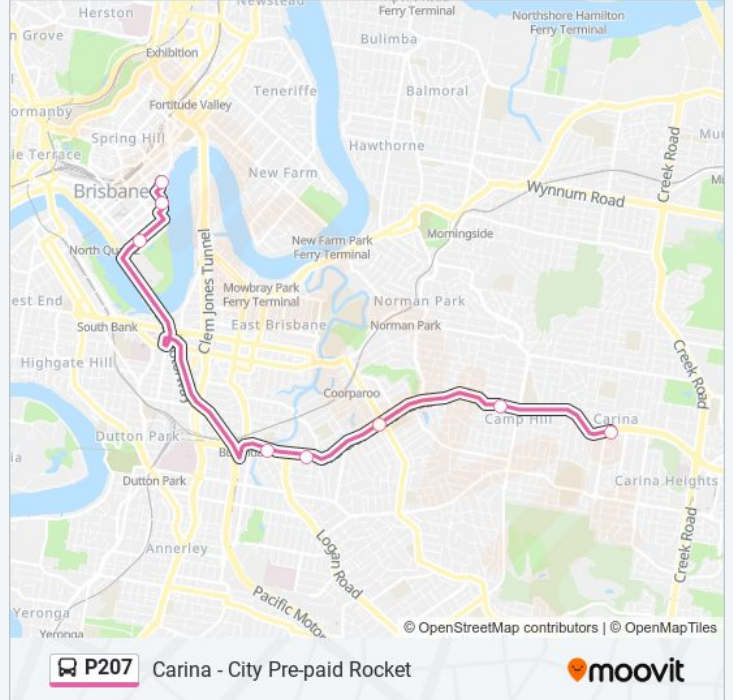

Eagle Street Stop 152 at Riverside Centre

Alice Street Stop 95 Near George St

Stones Corner Station, Platform 2

Langlands Park Station, Platform 2

Old Cleveland Rd at Coorparoo Stop 23

Old Cleveland Rd at Camp Hill

P207 bus Info

Direction: Carina Shops, Jones Rd

Stops: 8

Trip Duration: 40 min

Line Summary:

Direction: City, Eagle St at Riverside

8 stops

[VIEW LINE SCHEDULE](#)

- Old Cleveland Rd at Carina, Stop 35
- Old Cleveland Rd at Camp Hill, Stop 30
- Old Cleveland Rd at Coorparoo, Stop 23
- Langlands Park Station, Platform 1
- Stones Corner Station, Platform 1
- Margaret Street Stop 94 Near George St
- Eagle Street Stop 155 Near Charlotte St
- Eagle St Near Eagle Lane (Stop 64)

P207 bus Info

Direction: City, Eagle St at Riverside

Stops: 8

Trip Duration: 37 min

Line Summary:

P207 bus time schedules and route maps are available in an offline PDF at moovitapp.com. Use the [Moovit App](#) to see live bus times, train schedule or subway schedule, and step-by-step directions for all public transit in Brisbane.