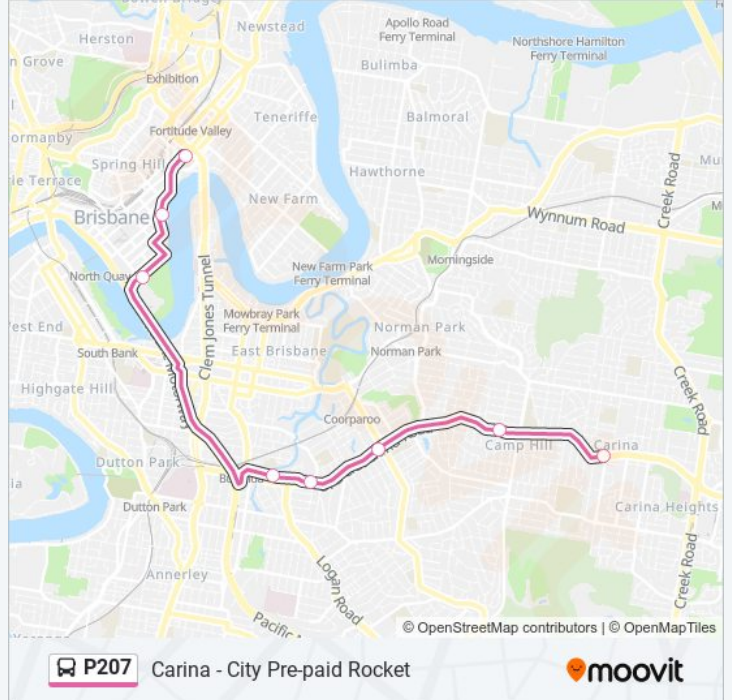

 P207

Carina - City Pre-paid Rocket

Get The App

The P207 bus line (Carina - City Pre-paid Rocket) has 2 routes. For regular weekdays, their operation hours are:

(1) Carina Shops, Jones Rd: 16:45 - 18:00(2) City, Eagle St at Riverside: 07:07 - 08:07

Eagle Street Stop 152 at Riverside Centre

Alice Street Stop 95 Near George St

Stones Corner Station, Platform 2

Langlands Park Station, Platform 2

Old Cleveland Rd at Coorparoo Stop 23

Old Cleveland Rd at Camp Hill

P207 bus Info

Direction: Carina Shops, Jones Rd

Stops: 8

Trip Duration: 40 min

Line Summary:

Direction: City, Eagle St at Riverside

8 stops

[VIEW LINE SCHEDULE](#)

- Old Cleveland Rd at Carina, Stop 35
- Old Cleveland Rd at Camp Hill, Stop 30
- Old Cleveland Rd at Coorparoo, Stop 23
- Langlands Park Station, Platform 1
- Stones Corner Station, Platform 1
- Margaret Street Stop 94 Near George St
- Eagle Street Stop 155 Near Charlotte St
- Eagle St Near Eagle Lane (Stop 64)