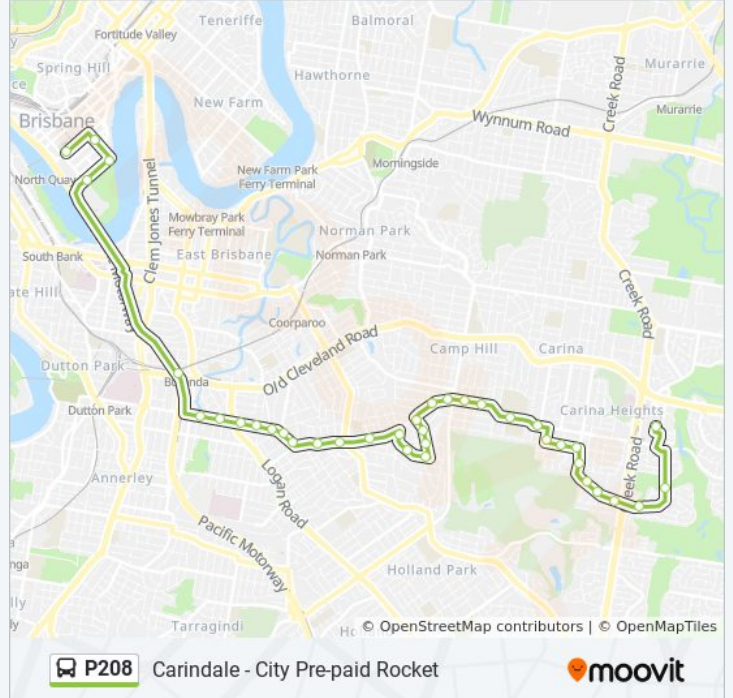

Direction: Carindale Interchange

37 stops

[VIEW LINE SCHEDULE](#)

Elizabeth Street Stop 81 Near George St
 Edward Street Stop 144 Near Charlotte St
 Alice Street Stop 96 Near Edward St
 Alice Street Stop 95 Near George St
 Buranda Busway, Platform 2
 Cornwall St at Baron Street, Stop 18
 Cornwall St at Cleveland Street, Stop 18a
 Cornwall St at Darreen Street, Stop 19
 Cornwall St at Rialto Street, Stop 19a
 Cornwall St at Raby Street, Stop 19b
 Upper Cornwall St at Pembroke Street, Stop 20/28
 Upper Cornwall St at Upper Cornwall, Stop 29
 Chatsworth Rd at Trundle Street, Stop 30
 Chatsworth Rd at Stirrat Street, Stop 31
 Chatsworth Rd at Rossmore Ave, Stop 32
 Eva St Near Chatsworth Rd, Stop 33
 Satellite St at Orion Street, Stop 34
 Orion St at Sirius Street, Stop 36
 Buena Vista Ave at Crucis Street, Stop 37
 Buena Vista Ave Near Spica St, Stop 38
 Spica St Near Chatsworth Rd, Stop 38
 Chatsworth Rd at Greens Road, Stop 39

P208 bus Info

Direction: Carindale Interchange

Stops: 37

Trip Duration: 44 min

Line Summary:

- Chatsworth Rd at Arc Street, Stop 40
- Samuel St At Samuel Street Shops, Stop 41
- Samuel St at Herbert Street, Stop 42
- Samuel St at Jade Street, Stop 43
- Samuel St at Cambridge Street, Stop 44
- Mcgahan St Near Chataway St, Stop 45
- Chataway St at Rea Street, Stop 46
- Chataway St Near Gallipoli Rd, Stop 47
- Gallipoli Rd at Warena Street, Stop 48
- Gallipoli Rd at Gallipoli Road Bushlands, Stop 49
- Gallipoli Rd at Gallipoli, Stop 50
- Gallipoli Rd at Tirrabella Street, Stop 51
- Donnington St at Stanmere, Stop 52
- Donnington St at Donnington, Stop 53
- Carindale Shopping Centre Interchange