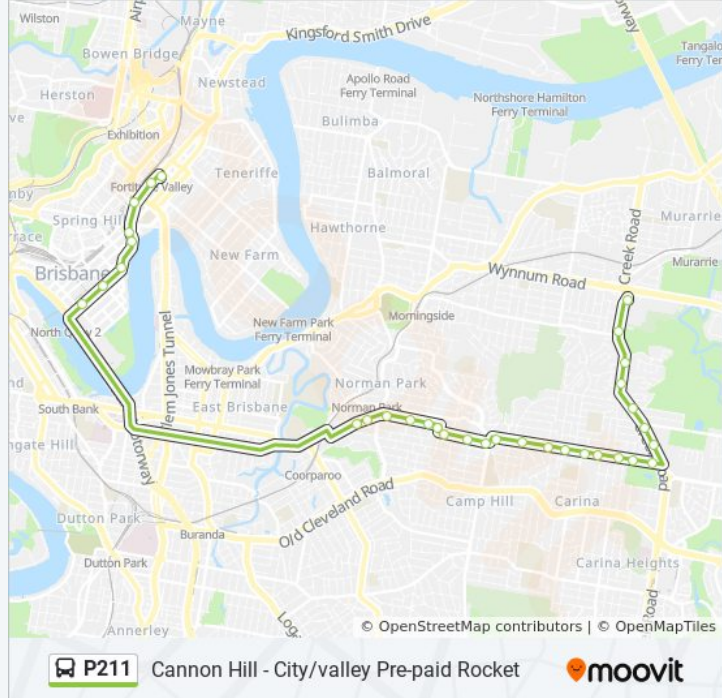

Use the Moovit App to find the closest P211 bus station near you and find out when is the next P211 bus arriving.

Direction: Cannon Hill Interchange

32 stops

[VIEW LINE SCHEDULE](#)

- Ballow Street Stop 206 Near Ann St
- Ann Street Stop 219 at All Hallows
- Ann Street Stop 6
- Ann Street Stop 8
- Ann Street Stop 10 at King George Square
- Milsom St at Bottomley Park, Stop 22/23
- Milsom St Near Adina St, Stop 24
- Mcilwraith Ave Near Bennetts Rd, Stop 26
- Mcilwraith Ave at Katherine Street, Stop 28
- Mcilwraith Ave at Hume Street, Stop 29
- Joseph St Near Mcilwraith Ave, Stop 30
- Perth St at St Thomas Primary, Stop 31
- Perth St at Perth Street Park, Stop 33
- Perth St Near Wiles St, Stop 34/35
- Stanley St At Viminal Hill Crescent, Stop 36
- Stanley Rd at Tranters Avenue, Stop 37
- Stanley Rd at Arrol Street, Stop 38
- Stanley Rd at Garth Webb Park, Stop 39
- Stanley Rd at Lunga Street, Stop 39/40
- Stanley Rd at Sage Street, Stop 41
- Stanley Rd at Pembroke Street, Stop 42

P211 bus Info

Direction: Cannon Hill Interchange

Stops: 32

Trip Duration: 45 min

Line Summary:

Stanley Rd at Orana Street, Stop 43

Stanley Rd at Carina Bowls, Stop 44

Stanley Rd at Vince Herbert Field, Stop 45

Mcilwraith Ave at Katherine Street, Stop 28

Mcilwraith Ave Near Bennetts Rd, Stop 26

Milsom St Near Adina St, Stop 24

Milsom St at Bottomley Park, Stop 22/23

Elizabeth Street Stop 81 Near George St

Elizabeth Street Stop 84 Near Edward St

Eagle St App Eagle Lane (Stop 63)

Queen Street Stop 66 Near Adelaide St

Queen Street Stop 67 Near Ann St (Orient)

Wickham Street Stop 227 Near Gotha St

Wickham Street Stop 228 Near Brunswick

Ballow St Near Wickham Street Zone C